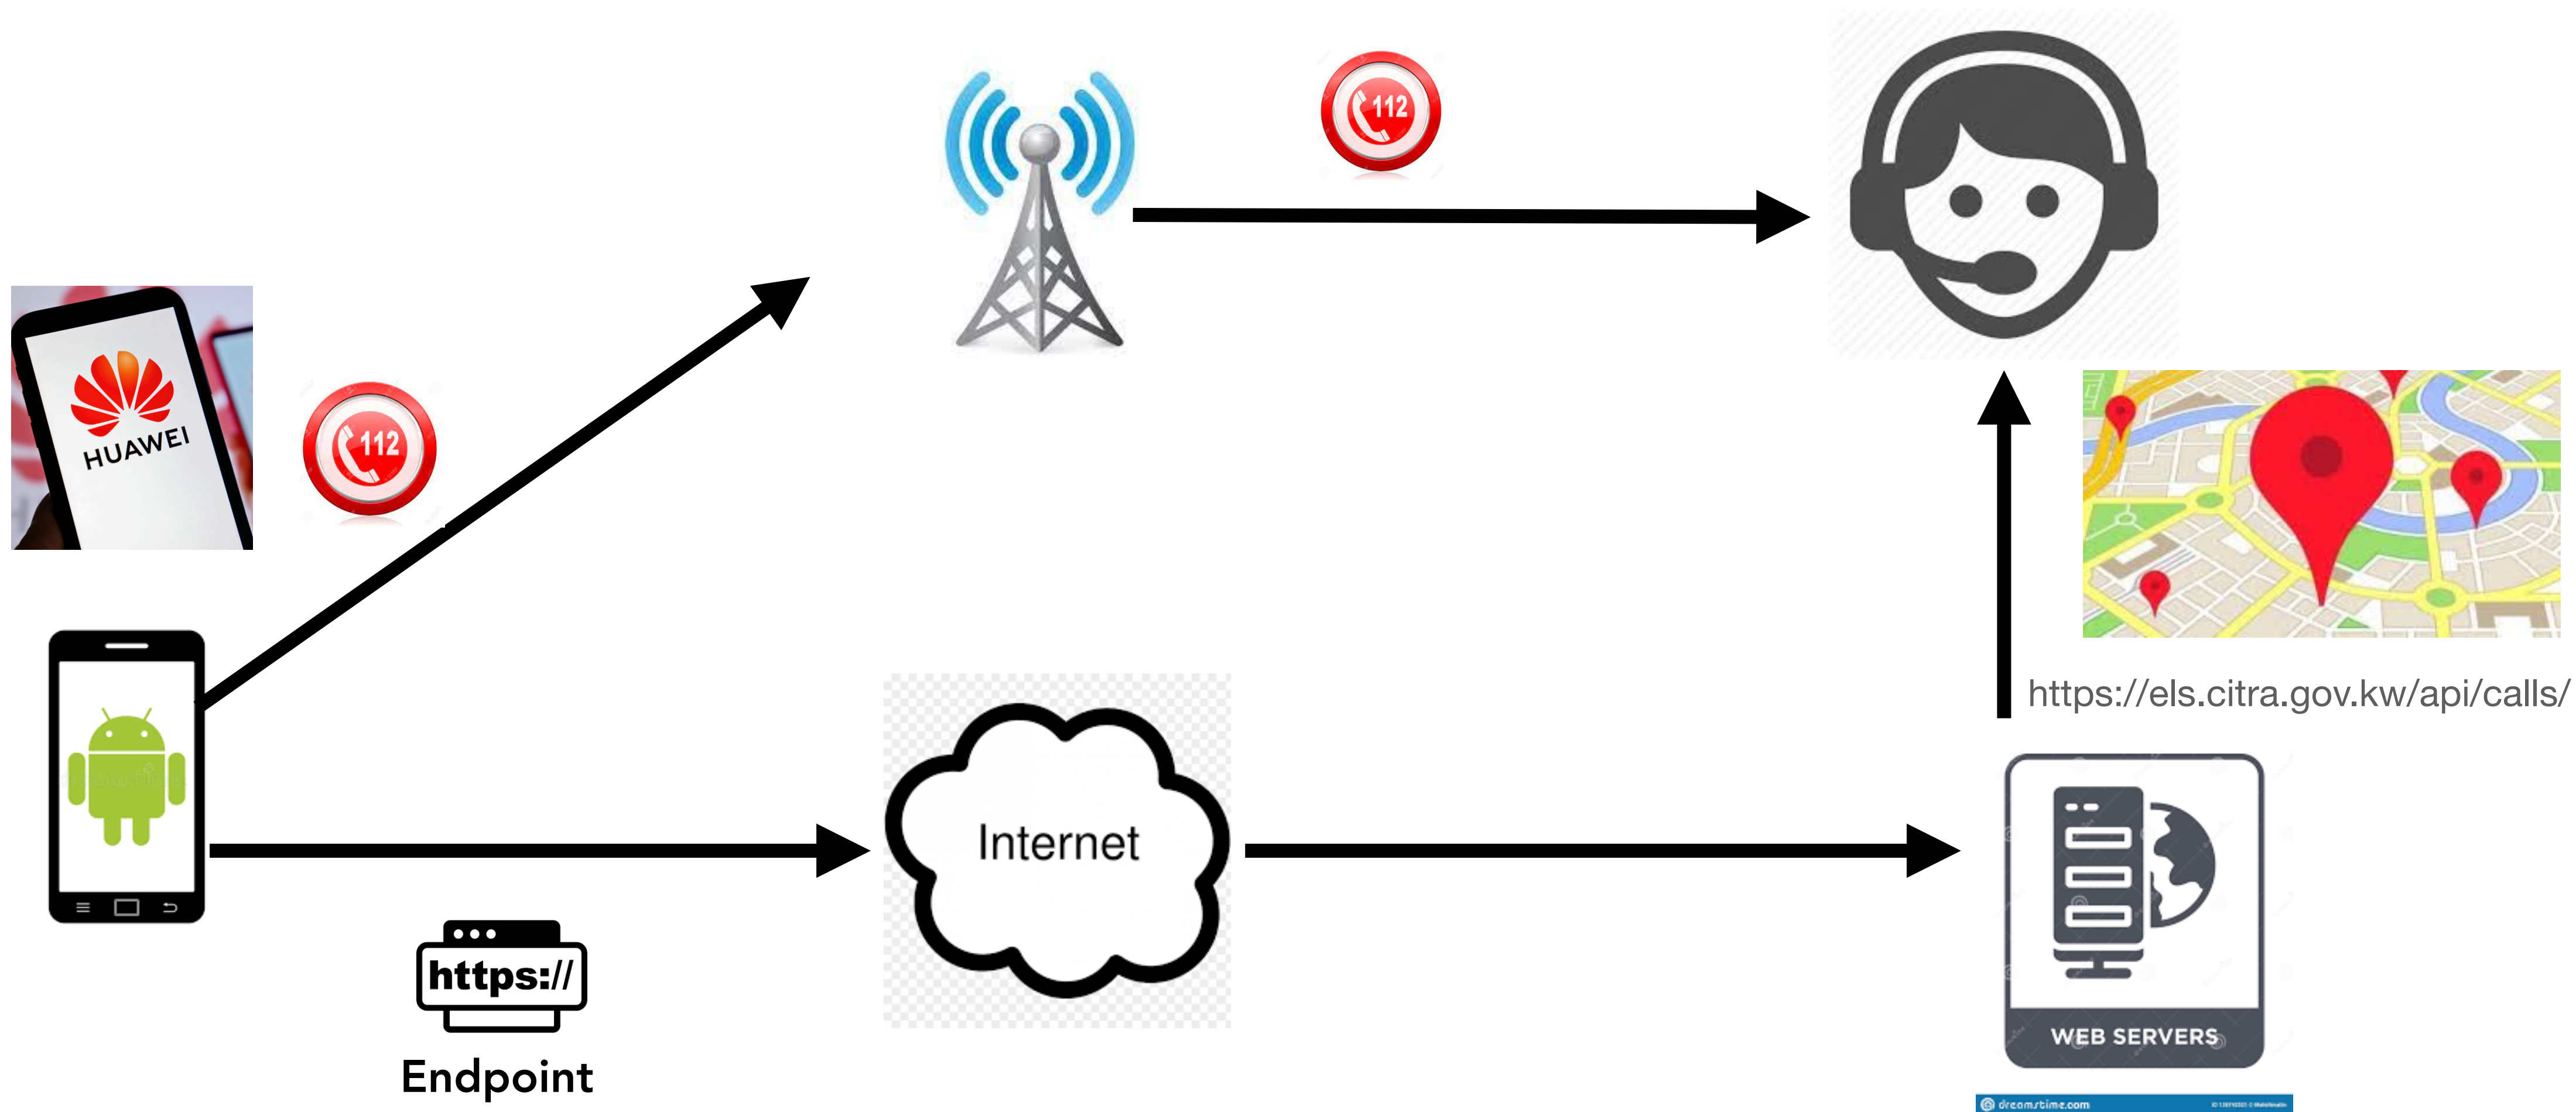

Emergency Location Service In Kuwait

ELS

Partnership to provide emergency location services

Regulator

Mobile
Operators

Devices
and
OS vendors

What is required?

- **Mobile devices to be configured to send ELS or AML messages to endpoints**
 - **SMS**
 - **HTTPS**
- **Mobile operators**
 - **Configure SMSC to receive SMS to endpoint 7112 SMS and send it to els server**
 - **Enable data for HTTPS endpoint**
- **MOI**
 - **Setup the els server**
- **CITRA**
 - **Issue instructions for Mobile operators to enable the service and insure privacy protection**
 - **Provided technical integration details**

<https://els.moi.gov.kw/api/els/>

```
v=1&thunderbird_version=220512054&emergency_number=911&source=CALL&time=1643650654147&location_latitude=%2B00.00000&location_longitude=%2B00.00000&location_time=1643650654147&location_altitude=0&location_accuracy=0&location_confidence=0&location_source=unknown&device_number=01234567890&device_model=Google+Pixel+6+Pro&device_imei=123456789012345&device_imsi=234159876543210&device_iccid=12345678901234567890&cell_home_mcc=234&cell_home_mnc=15&cell_network_mcc=234&cell_network_mnc=15
```

CITRA

SMS Message Structure

الهيئة العامة للاتصالات وتقنية المعلومات
COMMUNICATION & INFORMATION TECHNOLOGY REGULATORY AUTHORITY

```
curl --location https://els.citra.gov.kw/api/sms/
```

```
--header 'Authorization: Token 4bdb4136-a5d0-4fc0-bc94-7729b272c394'
```