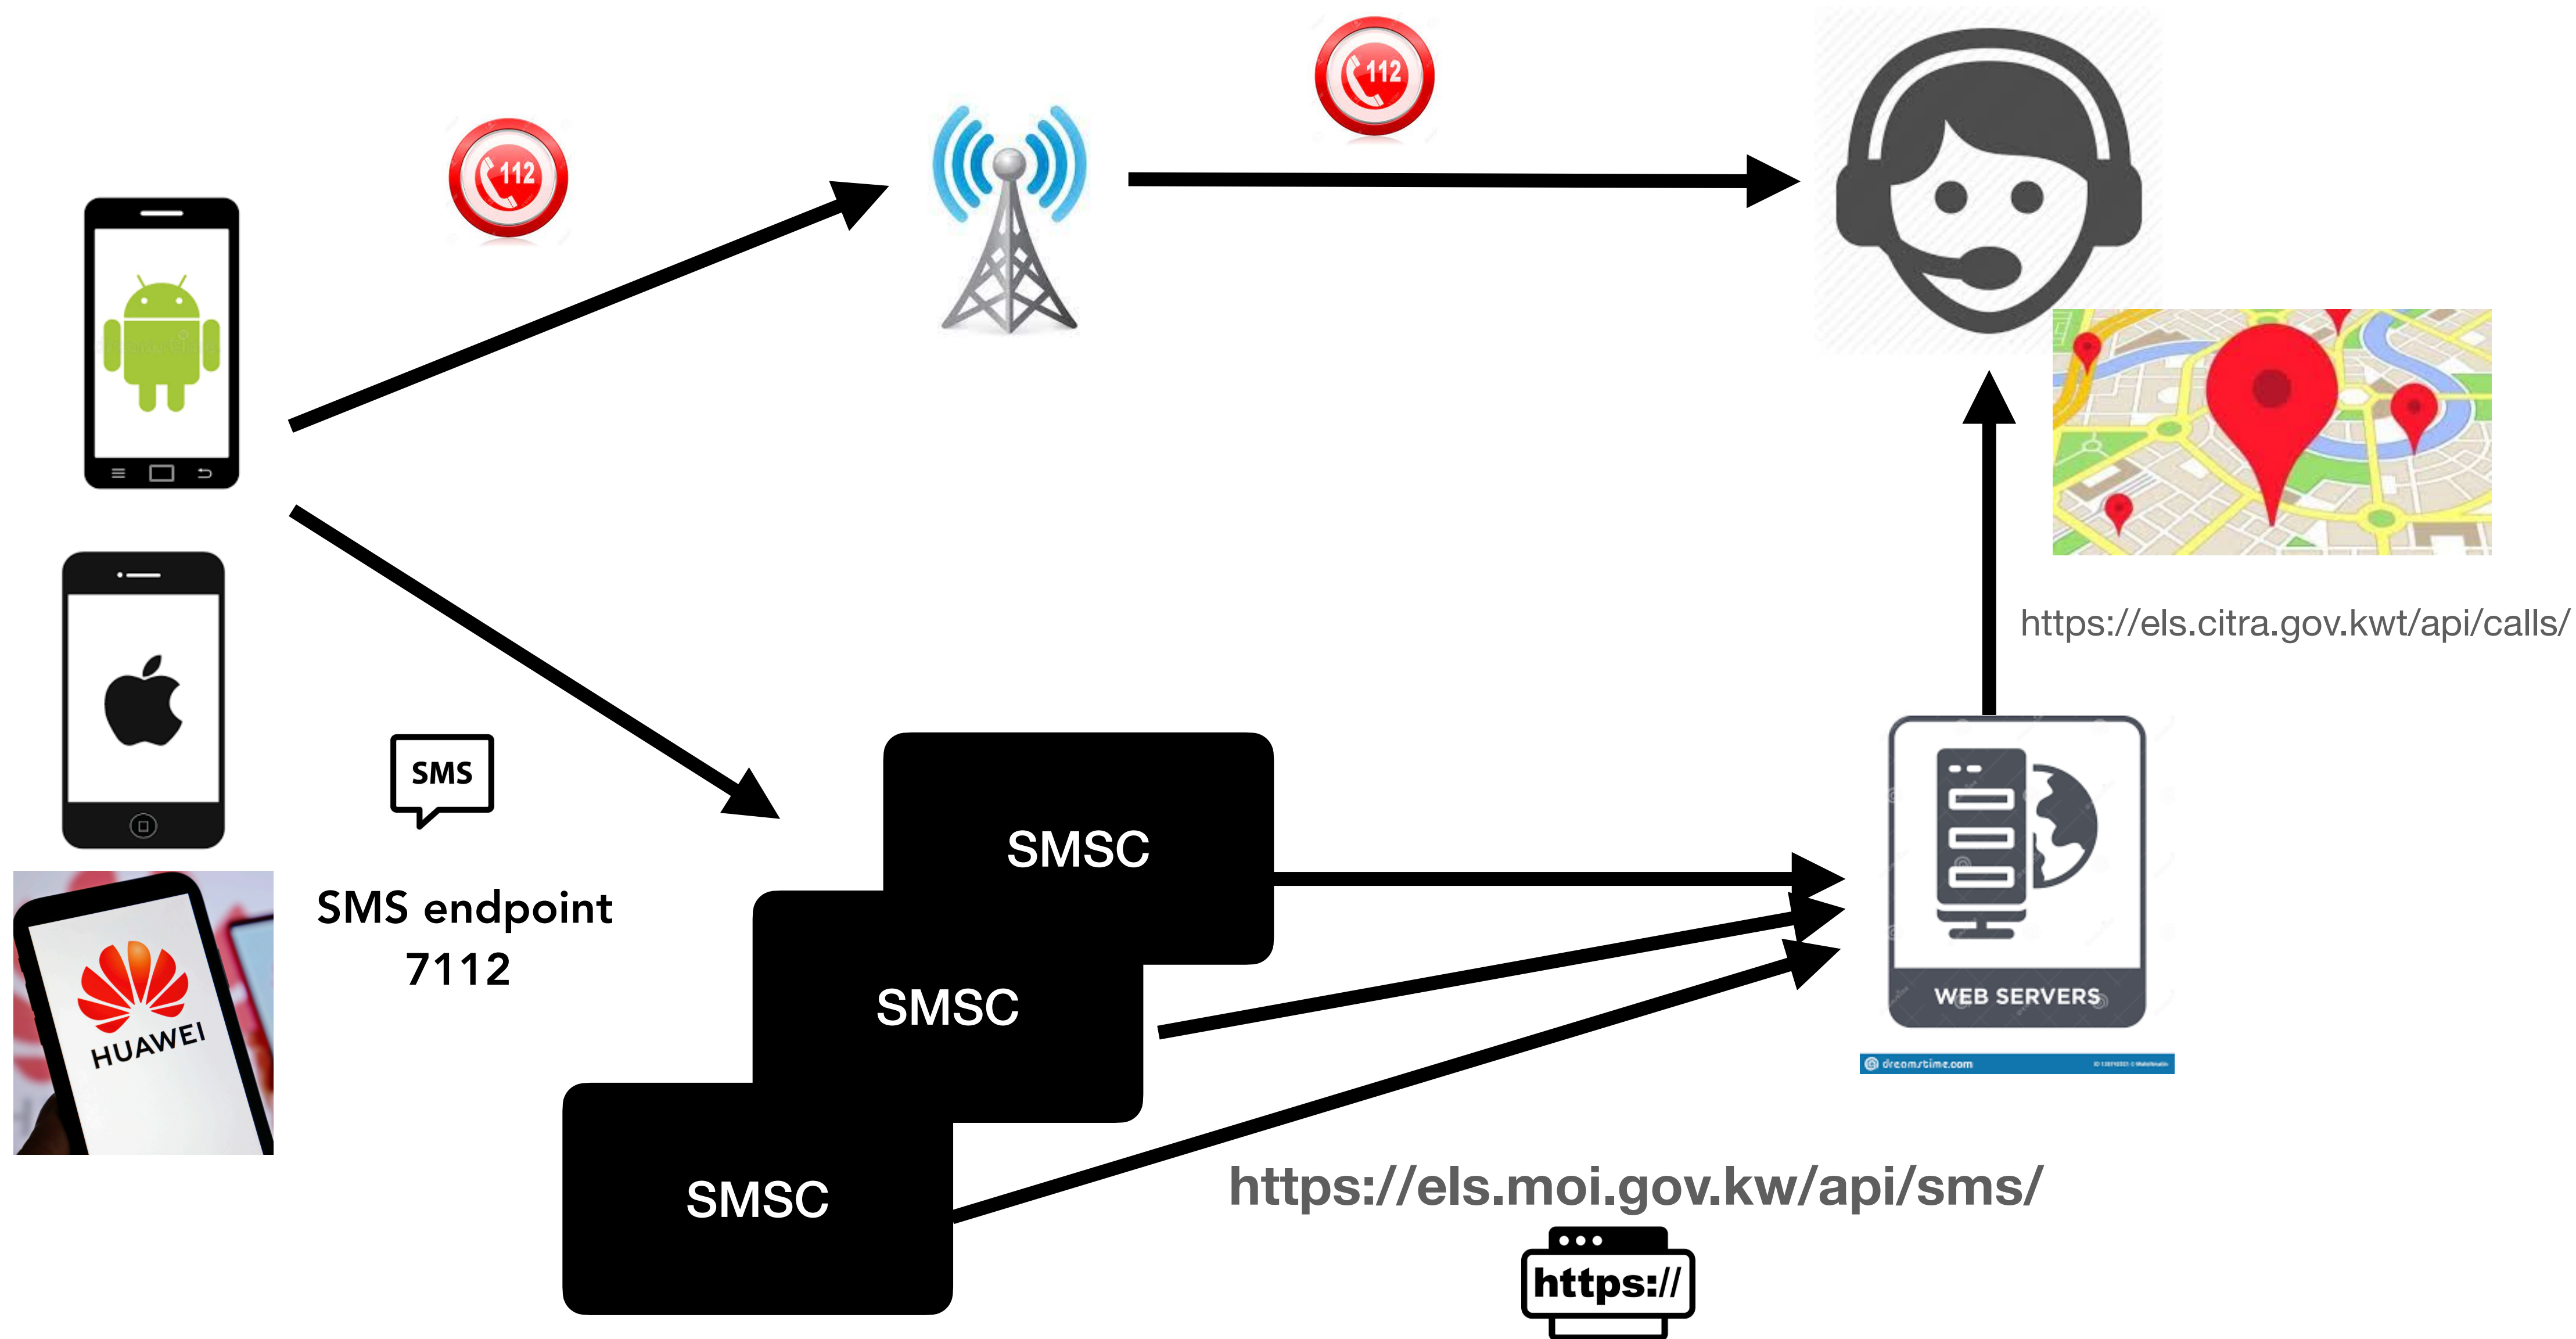

Emergency Location Service In Kuwait

ELS

Partnership to provide emergency location services

Regulator

Mobile
Operators

Devices
and
OS vendors

What is required?

- **Mobile devices to be configured to send ELS or AML messages to endpoints**
 - **SMS**
 - **HTTPS**
- **Mobile operators**
 - **Configure SMSC to receive SMS to endpoint 7112 SMS and send it to els server**
 - **Enable data for HTTPS endpoint**
- **MOI**
 - **Setup the els server**
- **CITRA**
 - **Issue instructions for Mobile operators to enable the service and insure privacy protection**
 - **Provided technical integration details**

<https://els.moi.gov.kw/api/els/>

```
v=1&thunderbird_version=220512054&emergency_number=911&source=CALL&time=1643650654147&location_latitude=%2B00.00000&location_longitude=%2B00.00000&location_time=1643650654147&location_altitude=0&location_accuracy=0&location_confidence=0&location_source=unknown&device_number=01234567890&device_model=Google+Pixel+6+Pro&device_imei=123456789012345&device_imsi=234159876543210&device_iccid=12345678901234567890&cell_home_mcc=234&cell_home_mnc=15&cell_network_mcc=234&cell_network_mnc=15
```

CITRA

SMS Message Structure

الهيئة العامة للاتصالات وتقنية المعلومات
COMMUNICATION & INFORMATION TECHNOLOGY REGULATORY AUTHORITY

```
curl --location https://els.citra.gov.kw/api/sms/
```

```
--header 'Authorization: Token 4bdb4136-a5d0-4fc0-bc94-7729b272c394'
```

```
--header 'Content-Type: text/plain'
```

```
--data
```

```
{
```

```
"message": "A"ML=1;lt=+51.53321;lg=-0.12601;rd=14;top=20220131171748;lc=68;pm=W;si=234159000000000;ei=123456789012345;mcc=234;mnc=15;ml=126",
```