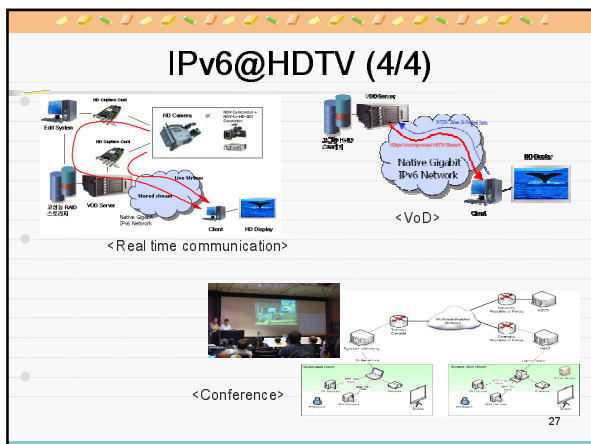

17

IPv6@Home(2/4)

- FTTH APT -> 100Mbps line in Every household
- Make connectivity between FTTH APT and KOREAv6 Network

18

IPv6@Home(3/4)

- Building IPv6 Network Camera for Security at Public Entrance Area
- Building Web Casting using 6 CCTV Cameras in playground
- Residents can access the monitoring system from outside apartment
- Require Access control

19

IPv6@Home(4/4)

- Building VOD Media Server
- Providing Movie Contents using FTTH network
- Use Windows Media Player 9 Streaming
- Monthly update movie contents
(100 movies + 15 movies update per month)

20

IPv6 G/W for SOHO (2/2)

구분	Spec.
HW	- Ethernet 4 ports, WAN 1 port
	- 802.11 b/g WLAN
	- IPv4 Public/Private
	- Packet Filtering
SW	- Support IPv6 Server Network
	- DDNS
	- IPv6 Transition Mechanism
	- IPv6 Tunneling
	- IPv6 Extended Prefix Delegation
	- IPv6/N4 Application Support
	- User Friendly Interface
	- Upgradable Firmware