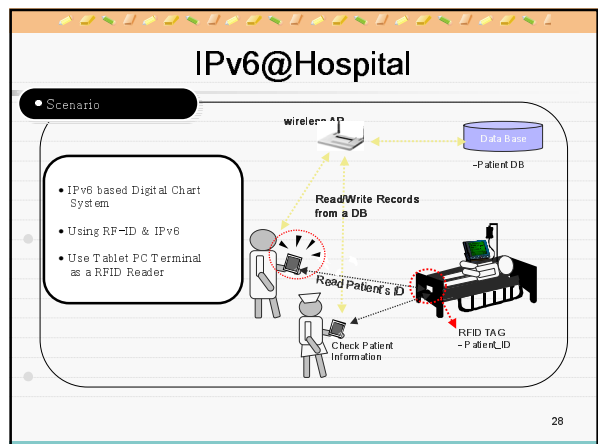

17

IPv6@Home(2/4)

- FTTH APT -> 100Mbps line in Every household
- Make connectivity between FTTH APT and KOREAv6 Network

18

IPv6@Home(3/4)

- Building IPv6 Network Camera for Security at Public Entrance Area
- Building Web Casting using 6 CCTV Cameras in playground
- Residents can access the monitoring system from outside apartment
- Require Access control

19

IPv6@Home(4/4)

- Building VOD Media Server
- Providing Movie Contents using FTTH network
- Use Windows Media Player 9 Streaming
- Monthly update movie contents
(100 movies + 15 movies update per month)

20

IPv6 G/W for SOHO (2/2)

구분	Spec.
HW	- Ethernet 4 ports, WAN 1 port
	- 802.11 b/g WLAN
	- IPv4 Public/Private
	- Packet Filtering
SW	- Support IPv6 Server Network
	- DDNS
	- IPv6 Transition Mechanism
	- IPv6 Tunneling
	- IPv6 Extended Prefix Delegation
	- IPv6/N4 Application Support
	- User Friendly Interface
	- Upgradable Firmware