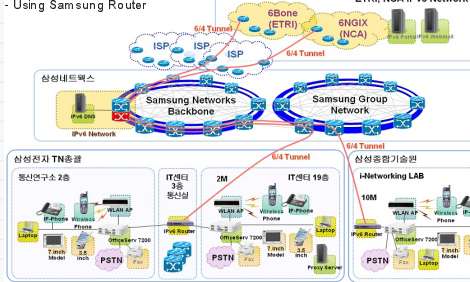

19

IPv6@Home(4/4)

- Building VOD Media Server
- Providing Movie Contents using FTTH network
- Use Windows Media Player 9 Streaming
- Monthly update movie contents
(100 movies + 15 movies update per month)

20

IPv6 G/W for SOHO (2/2)

구분	Spec.
HW	- Ethernet 4 ports, WAN 1 port
	- 802.11 b/g WLAN
	- IPv4 Public/Private
	- Packet Filtering
SW	- Support IPv6 Server Network
	- DDNS
	- IPv6 Transition Mechanism
	- IPv6 Tunneling
	- IPv6 Extended Prefix Delegation
	- IPv6/N4 Application Support
	- User Friendly Interface
	- Upgradable Firmware

30

IPv6@Telephony-VoIP (1/2)

Interconnect Samsung Electronics, SAIT and 6NGIX via Samsung Network backbone
 - Using Tunnel(6in4)
 - Using Samsung Router

33

IPv6@Telephony-VoIP (2/2)

People using VoIP Telephone Service
 - Also using IPv6 Portal(webhard, email, webhosting...)