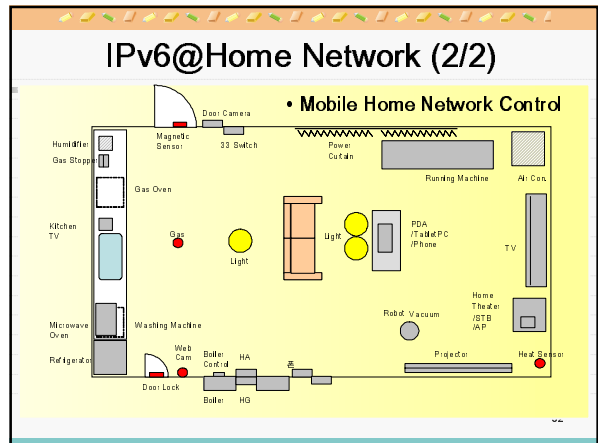

IPv6 G/W for SOHO (2/2)

구분	Spec.
HW	- Ethernet 4 ports, WAN 1 port
	- 802.11 b/g WLAN
	- IPv4 Public/Private
	- Packet Filtering
SW	- Support IPv6 Server Network
	- DDNS
	- IPv6 Transition Mechanism
	- IPv6 Tunneling
	- IPv6 Extended Prefix Delegation
	- IPv6/N4 Application Support
	- User Friendly Interface
	- Upgradable Firmware

30