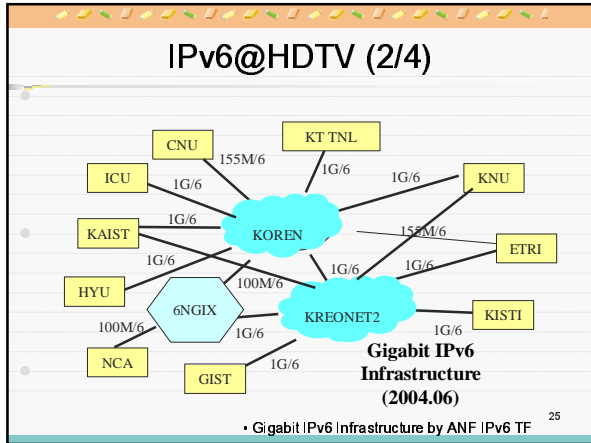

19

IPv6@Home(4/4)

- Building VOD Media Server
- Providing Movie Contents using FTTH network
- Use Windows Media Player 9 Streaming
- Monthly update movie contents
(100 movies + 15 movies update per month)

20

IPv6 G/W for SOHO (2/2)

구분	Spec.
HW	- Ethernet 4 ports, WAN 1 port
	- 802.11 b/g WLAN
	- IPv4 Public/Private
	- Packet Filtering
SW	- Support IPv6 Server Network
	- DDNS
	- IPv6 Transition Mechanism
	- IPv6 Tunneling
	- IPv6 Extended Prefix Delegation
	- IPv6/N4 Application Support
	- User Friendly Interface
	- Upgradable Firmware