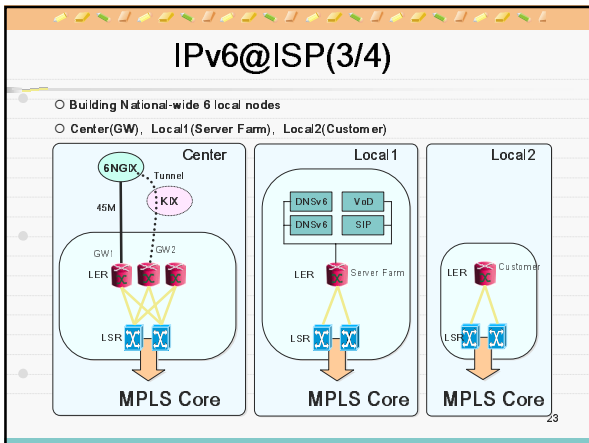

IPv6@Campus(6/7)

By Seo Kang Univ.

네트워크 구조

- ✓ □ 네트워크 액세스: 응용, 시스템
- ✓ □ 네트워크 코어:
 - network of networks
 - physical media: communication links
- ✓ □ 액세스 네트워크, physical media: communication links

15

IPv6@Campus(7/7)

17

IPv6@Home(2/4)

- FTTH APT -> 100Mbps line in Every household
- Make connectivity between FTTH APT and KOREAv6 Network

18

IPv6@Home(3/4)

- Building IPv6 Network Camera for Security at Public Entrance Area
- Building Web Casting using 6 CCTV Cameras in playground
- Residents can access the monitoring system from outside apartment
- Require Access control

19

IPv6@Home(4/4)

- Building VOD Media Server
- Providing Movie Contents using FTTH network
- Use Windows Media Player 9 Streaming
- Monthly update movie contents
(100 movies + 15 movies update per month)

20

IPv6 G/W for SOHO (2/2)

구분	Spec.
HW	- Ethernet 4 ports, WAN 1 port
	- 802.11 b/g WLAN
	- IPv4 Public/Private
	- Packet Filtering
SW	- Support IPv6 Server Network
	- DDNS
	- IPv6 Transition Mechanism
	- IPv6 Tunneling
	- IPv6 Extended Prefix Delegation
	- IPv6/N4 Application Support
	- User Friendly Interface
	- Upgradable Firmware