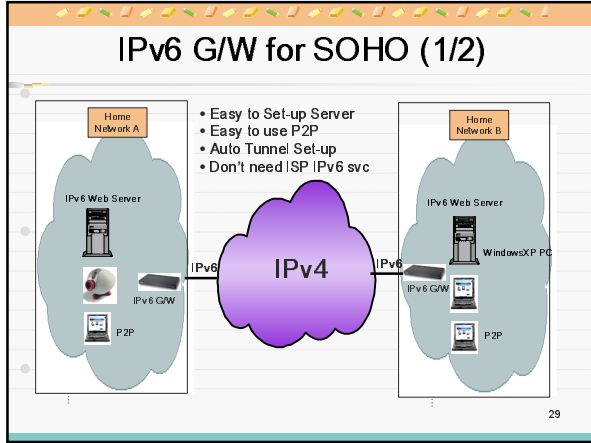

19

IPv6@Home(4/4)

- Building VOD Media Server
- Providing Movie Contents using FTTH network
- Use Windows Media Player 9 Streaming
- Monthly update movie contents
(100 movies + 15 movies update per month)

20

IPv6 G/W for SOHO (2/2)

구분	Spec.
HW	- Ethernet 4 ports, WAN 1 port
	- 802.11 b/g WLAN
	- IPv4 Public/Private
	- Packet Filtering
SW	- Support IPv6 Server Network
	- DDNS
	- IPv6 Transition Mechanism
	- IPv6 Tunneling
	- IPv6 Extended Prefix Delegation
	- IPv6/N4 Application Support
	- User Friendly Interface
	- Upgradable Firmware