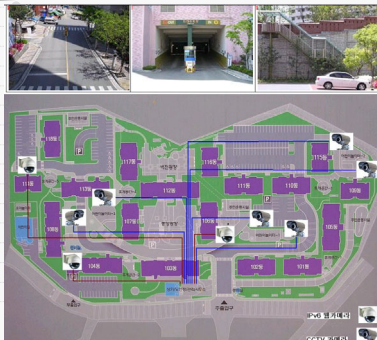

17

IPv6@Home(2/4)

- FTTH APT -> 100Mbps line in Every household
- Make connectivity between FTTH APT and KOREAv6 Network

18

IPv6@Home(3/4)

- Building IPv6 Network Camera for Security at Public Entrance Area
- Building Web Casting using 6 CCTV Cameras in playground
- Residents can access the monitoring system from outside apartment
- Require Access control