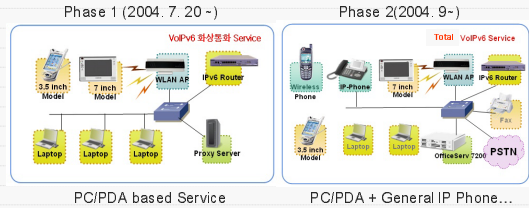

20

IPv6 G/W for SOHO (2/2)

구분	Spec.
HW	- Ethernet 4 ports, WAN 1 port
	- 802.11 b/g WLAN
	- IPv4 Public/Private
	- Packet Filtering
SW	- Support IPv6 Server Network
	- DDNS
	- IPv6 Transition Mechanism
	- IPv6 Tunneling
	- IPv6 Extended Prefix Delegation
	- IPv6/N4 Application Support
	- User Friendly Interface
	- Upgradable Firmware

30

IPv6@Telephony-VoIP (1/2)

Interconnect Samsung Electronics, SAIT and 6NGIX via Samsung Network backbone
 - Using Tunnel(6in4)
 - Using Samsung Router

33

IPv6@Telephony-VoIP (2/2)

People using VoIP Telephone Service
 - Also using IPv6 Portal(webhard, email, webhosting...)

PC/PDA based Service

PC/PDA + General IP Phone...

34

Collaborative IPv6 Inter-Operability testing

- Test Network Equipments and Solutions
- Test Interoperability and Stability
 - July - Sep. : Define Test Scenario, Spec, Test Requirements
 - Oct - Nov. : Test
 - Dec. : Result Feedback
- 13 vendors, 52 different equipments/solutions