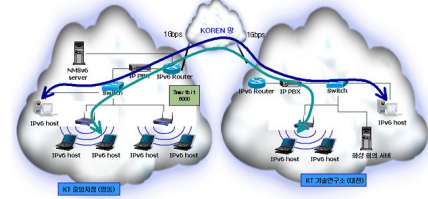

Collaborative IPv6 Inter-Operability testing

An Example

- Video streaming and Video conference System using MoIPv6
  - Wired/Wireless communication environment test
  - QoS of audio and video check under changing environment
  - QoS check on roaming