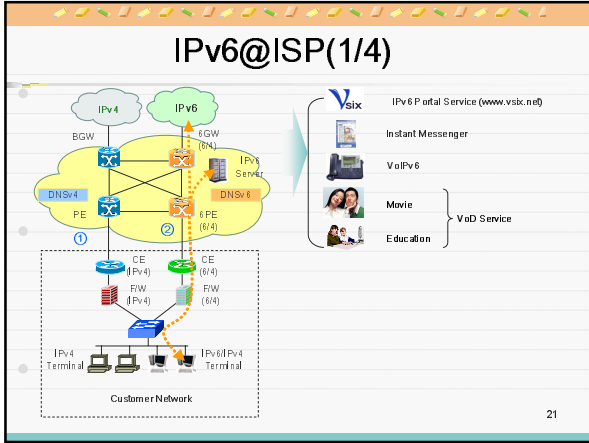

- Real-time Monitoring & VOD using IPv6 Multicast – Seo Kang Univ.

16

IPv6@Home(1/4)

- History
 - Building IPv6 Network in FTTH Apartment in 2003
- Services
 - IPv6 Network Camera
 - IPv6 VOD Services
 - IPv6 Web, E-Mail, Community, P2P, etc

17

IPv6@Home(2/4)

- FTTH APT -> 100Mbps line in Every household
- Make connectivity between FTTH APT and KOREAv6 Network

18

IPv6@Home(3/4)

- Building IPv6 Network Camera for Security at Public Entrance Area
- Building Web Casting using 6 CCTV Cameras in playground
- Residents can access the monitoring system from outside apartment
- Require Access control

19

IPv6@Home(4/4)

- Building VOD Media Server
- Providing Movie Contents using FTTH network
- Use Windows Media Player 9 Streaming
- Monthly update movie contents
(100 movies + 15 movies update per month)

20

IPv6 G/W for SOHO (2/2)

구분	Spec.
HW	- Ethernet 4 ports, WAN 1 port
	- 802.11 b/g WLAN
	- IPv4 Public/Private
	- Packet Filtering
SW	- Support IPv6 Server Network
	- DDNS
	- IPv6 Transition Mechanism
	- IPv6 Tunneling
	- IPv6 Extended Prefix Delegation
	- IPv6/N4 Application Support
	- User Friendly Interface
	- Upgradable Firmware