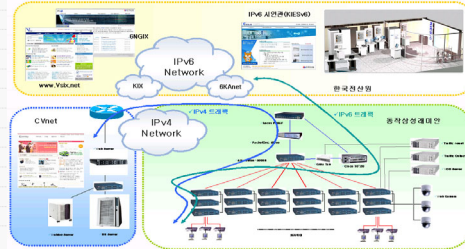

IPv6@Home(2/4)

- FTTH APT -> 100Mbps line in Every household
- Make connectivity between FTTH APT and KOREAv6 Network