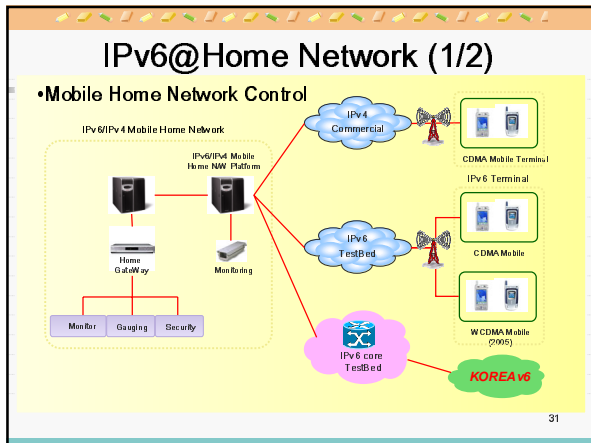

19

IPv6@Home(4/4)

- Building VOD Media Server
- Providing Movie Contents using FTTH network
- Use Windows Media Player 9 Streaming
- Monthly update movie contents
(100 movies + 15 movies update per month)

20

IPv6 G/W for SOHO (2/2)

구분	Spec.
HW	- Ethernet 4 ports, WAN 1 port
	- 802.11 b/g WLAN
	- IPv4 Public/Private
	- Packet Filtering
SW	- Support IPv6 Server Network
	- DDNS
	- IPv6 Transition Mechanism
	- IPv6 Tunneling
	- IPv6 Extended Prefix Delegation
	- IPv6/N4 Application Support
	- User Friendly Interface
	- Upgradable Firmware

30

IPv6@Telephony-VoIP (1/2)

Interconnect Samsung Electronics, SAIT and 6NGIX via Samsung Network backbone
 - Using Tunnel(6in4)
 - Using Samsung Router

33

IPv6@Telephony-VoIP (2/2)

People using VoIP Telephone Service
 - Also using IPv6 Portal(webhard, email, webhosting...)