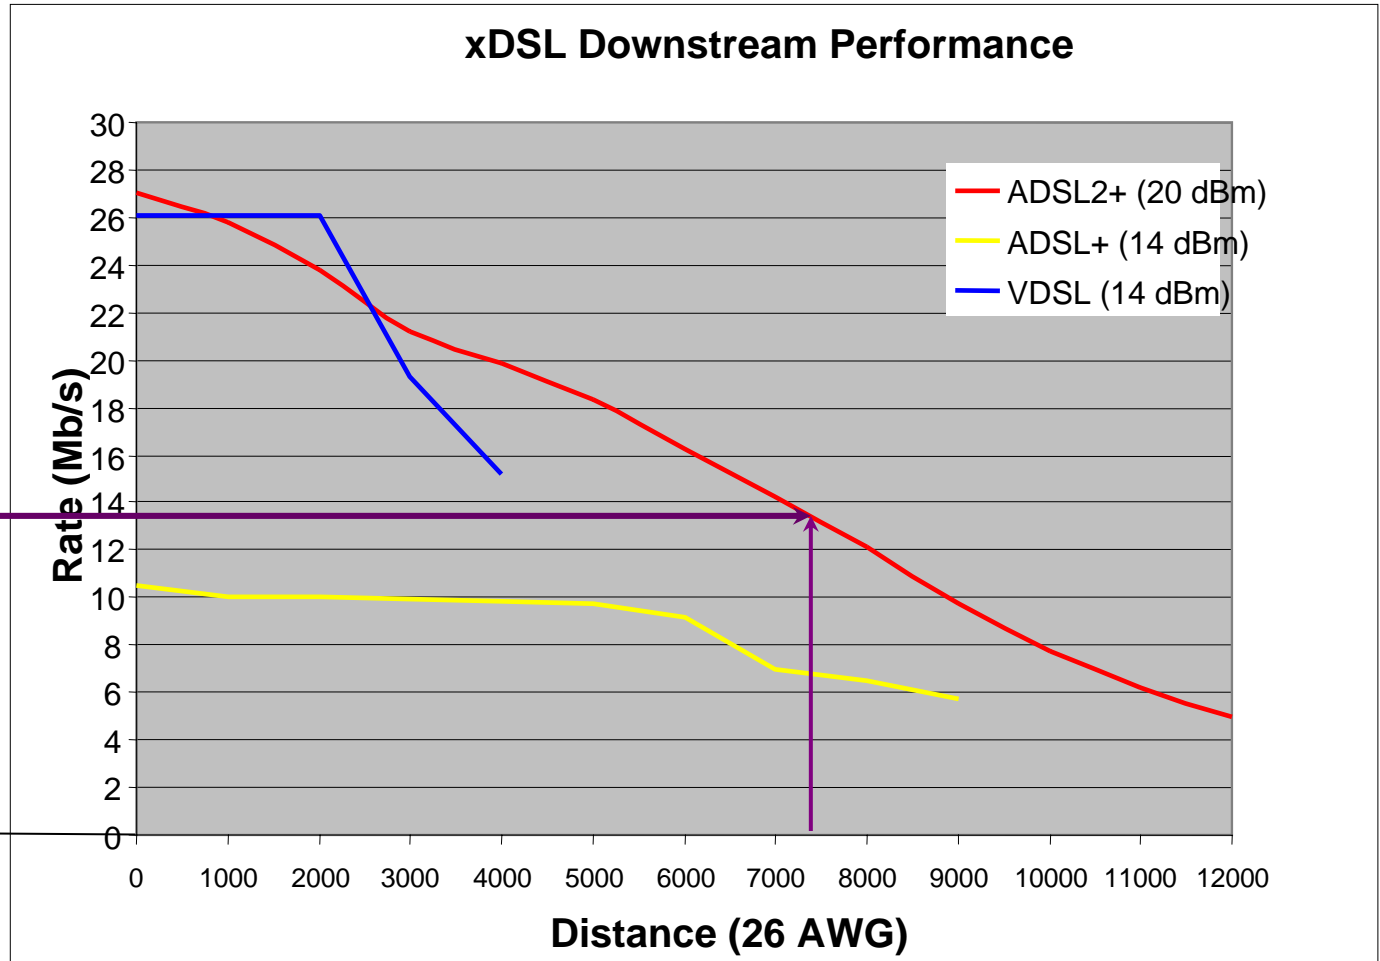

# Analog to Digital Transition- Phases

**New Capability**

- 4X compression efficiency in last 15 years
- Higher BW Networks
- Video Storage

**New Apps**

**New Technology**

- High Level of Integration
- High MIPS/\$
- High MB/\$

**New Demand**

STB

- High Speed Data
- Standard Definition
- Standard Definition
- Standard Definition
- High Definition

# IP STB Evolution

ITU-T

2000

- o x86
- o SD, SIF
- o 1 Channel
- o MPEG-4 ASP
- o Video, MP-3

2003

- o DSP
  - 300 MHz
- o 16-32 MB
- o 0 GB
- o SD, SIF
- o 1 channel
- o MPEG-4 ASP,
- o AVC, MP-3

2006

- o CPU+Decoders
  - 400+ MIPS
- o 32 - 128 MB
- o 80 - 160 GB
- o HD, SD, SIF
- o ~ 2 Channels
- o AVC, MP-3, AAC,
- o AAC+, AC-3, AC-3+