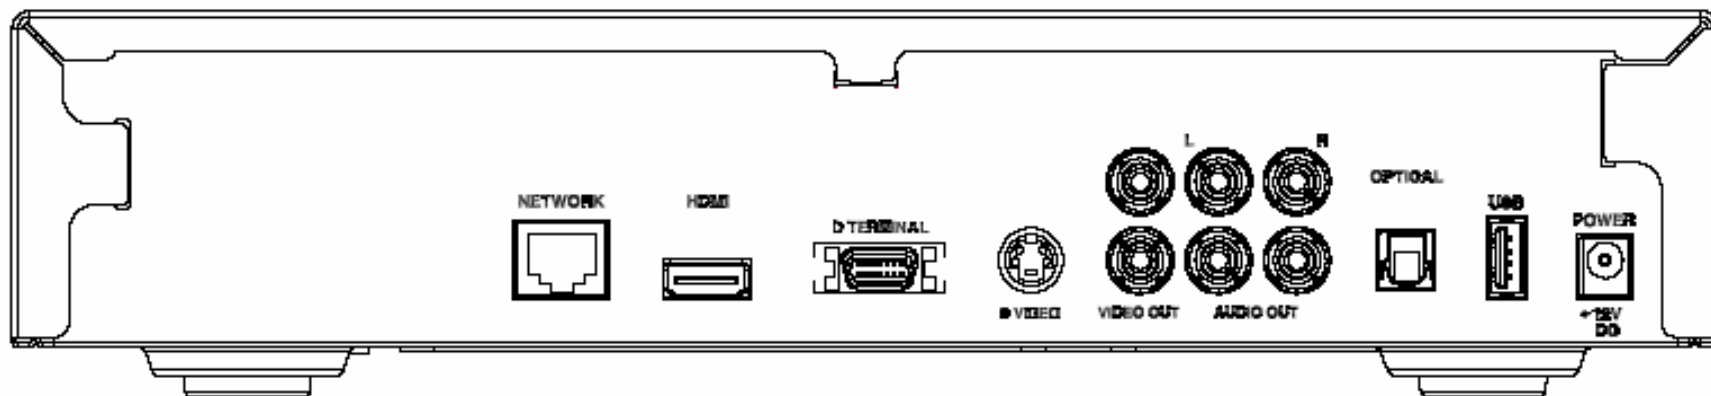

VIP12xx Back-Panel