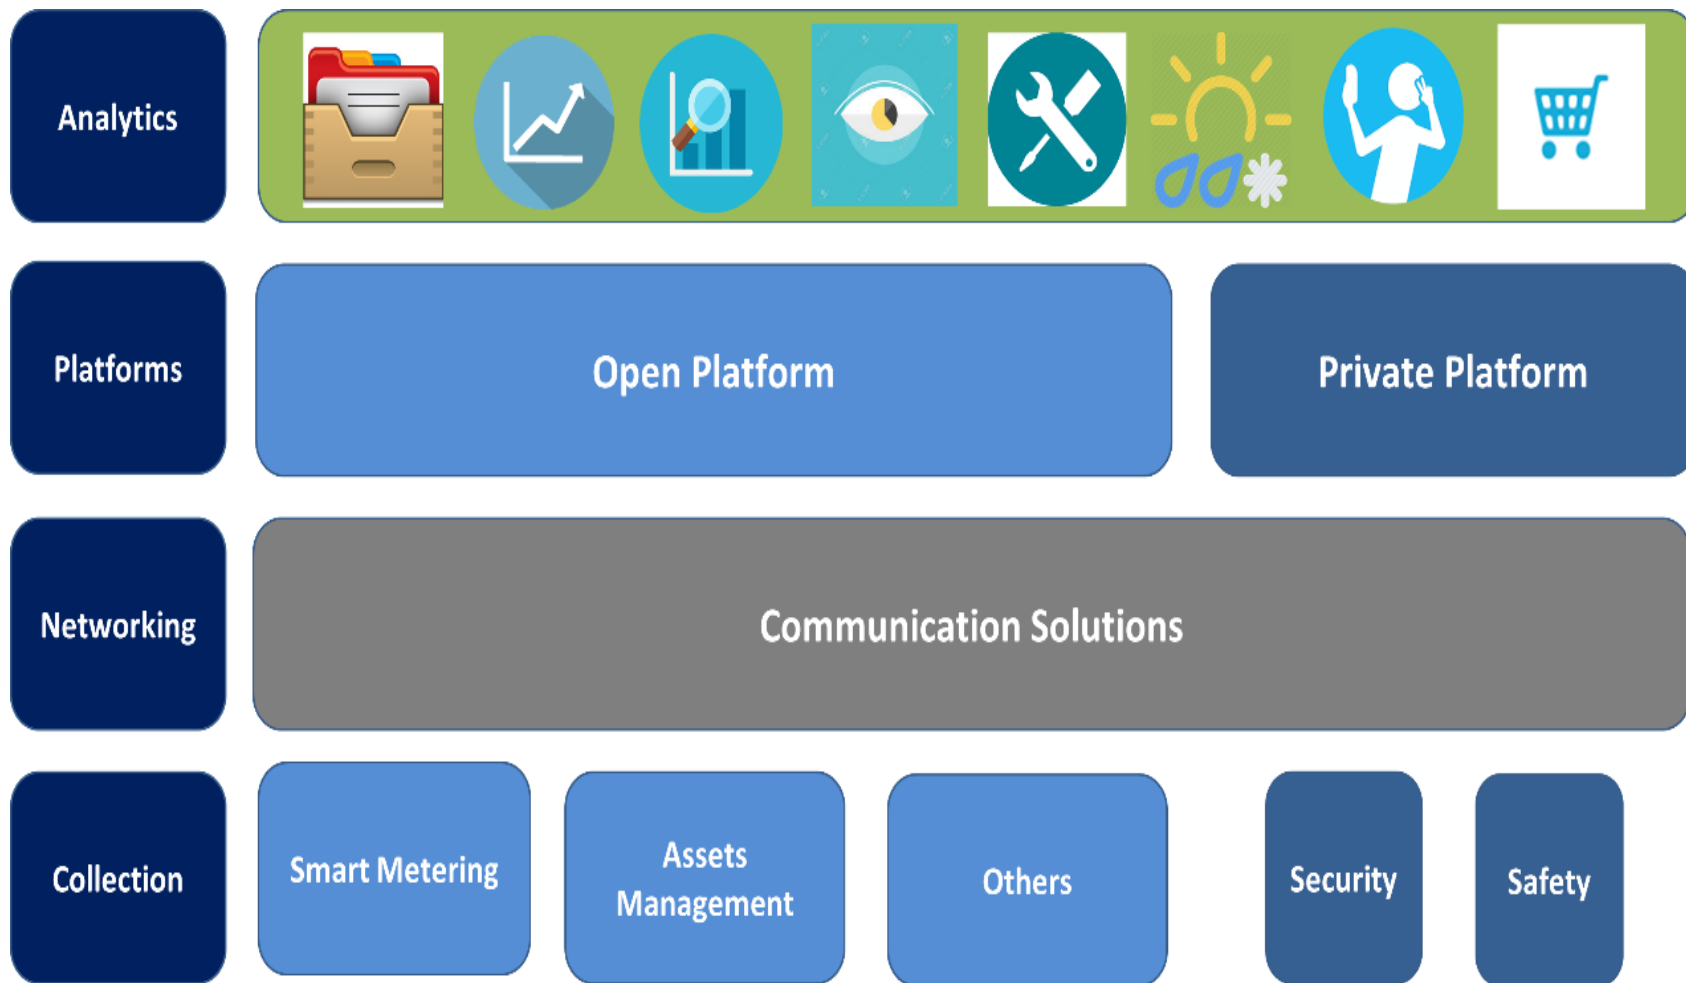

# Architecture

# Design Principles

- Connection
- Sharing
- Innovation

	Connection	Sharing	Innovation
Collection	X		X
Network	x	X	
Platforms		x	X
Analytics			X

*Mix of Top-down and Bottom-up approach*

# Control Center

- collects and processes all critical and security sensitive data to assure secure and safe city
- uses a private platform for data management and processing

# City Operation Center

- interfacing directly with citizens and smart service providers
- Can be based on open data platforms
- Being in charge of ensuring city sustainability