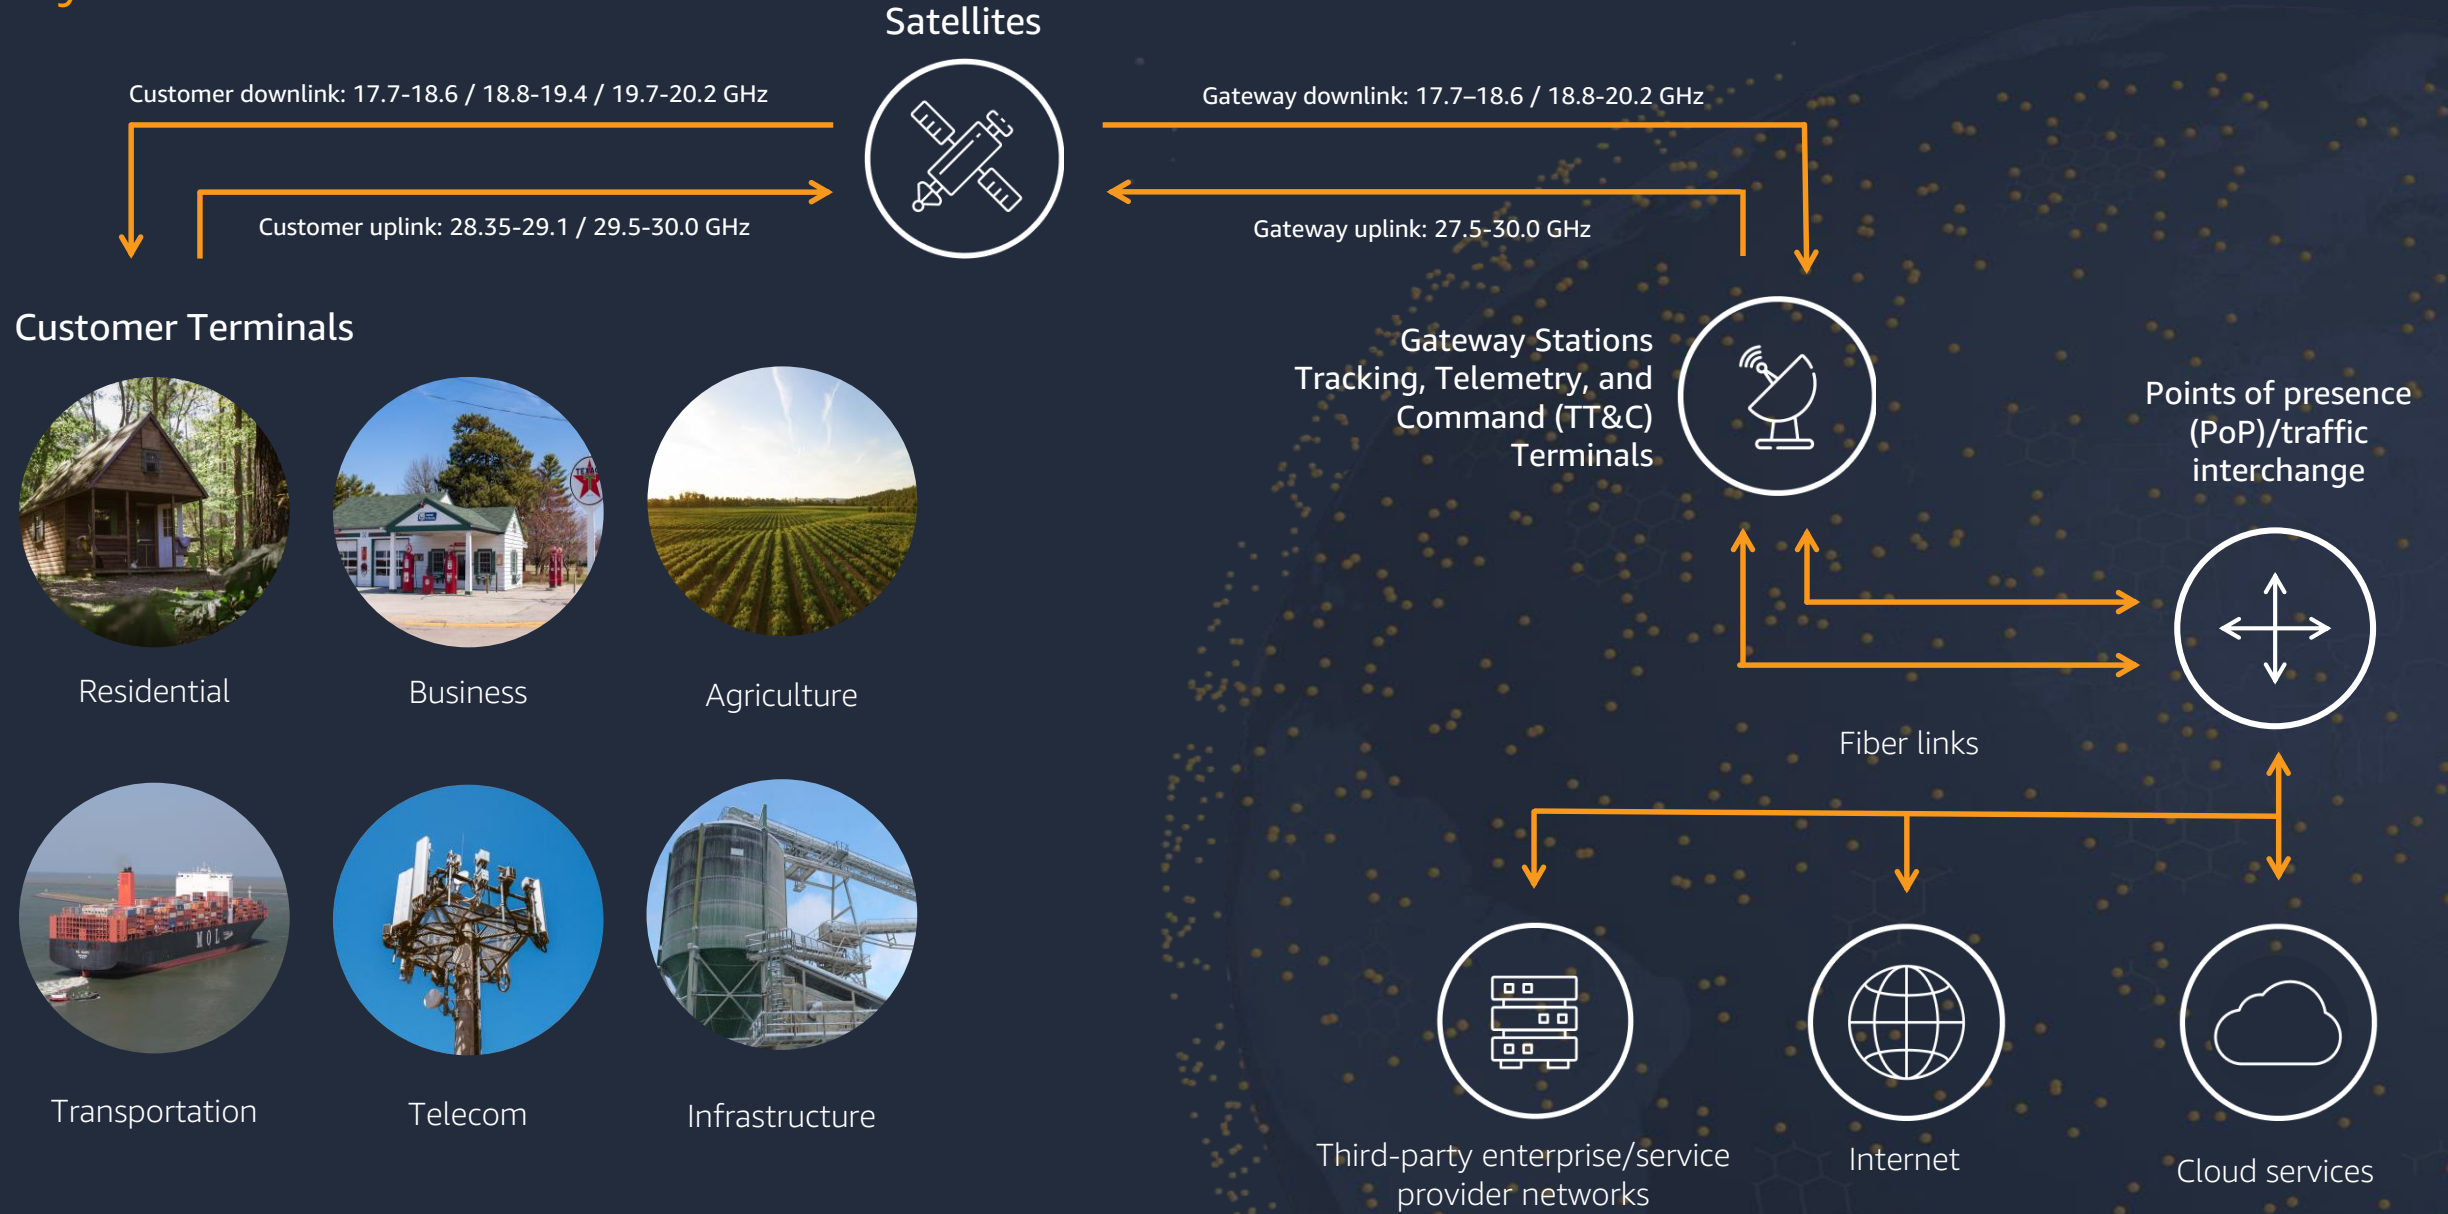

The logo features the Amazon logo on the left, followed by a vertical bar, and then the text "project kuiper" in a white, lowercase, sans-serif font. The background is a dark blue space with a curved orange line representing a satellite orbit and a small orange circle representing a satellite.

Public Services

Increasing access to information, education, and healthcare

Enterprise & Transportation

Flexible, secure connectivity for remote assets across land, sea, and air

Emergency Services

Reliable connectivity to support emergency and disaster relief efforts

Telecommunications

Expanding wireless and mobile networks to new regions

System Architecture

Customer Terminal Antennas

Our range of compact terminals gives customers flexibility to choose the performance and level of affordability they need