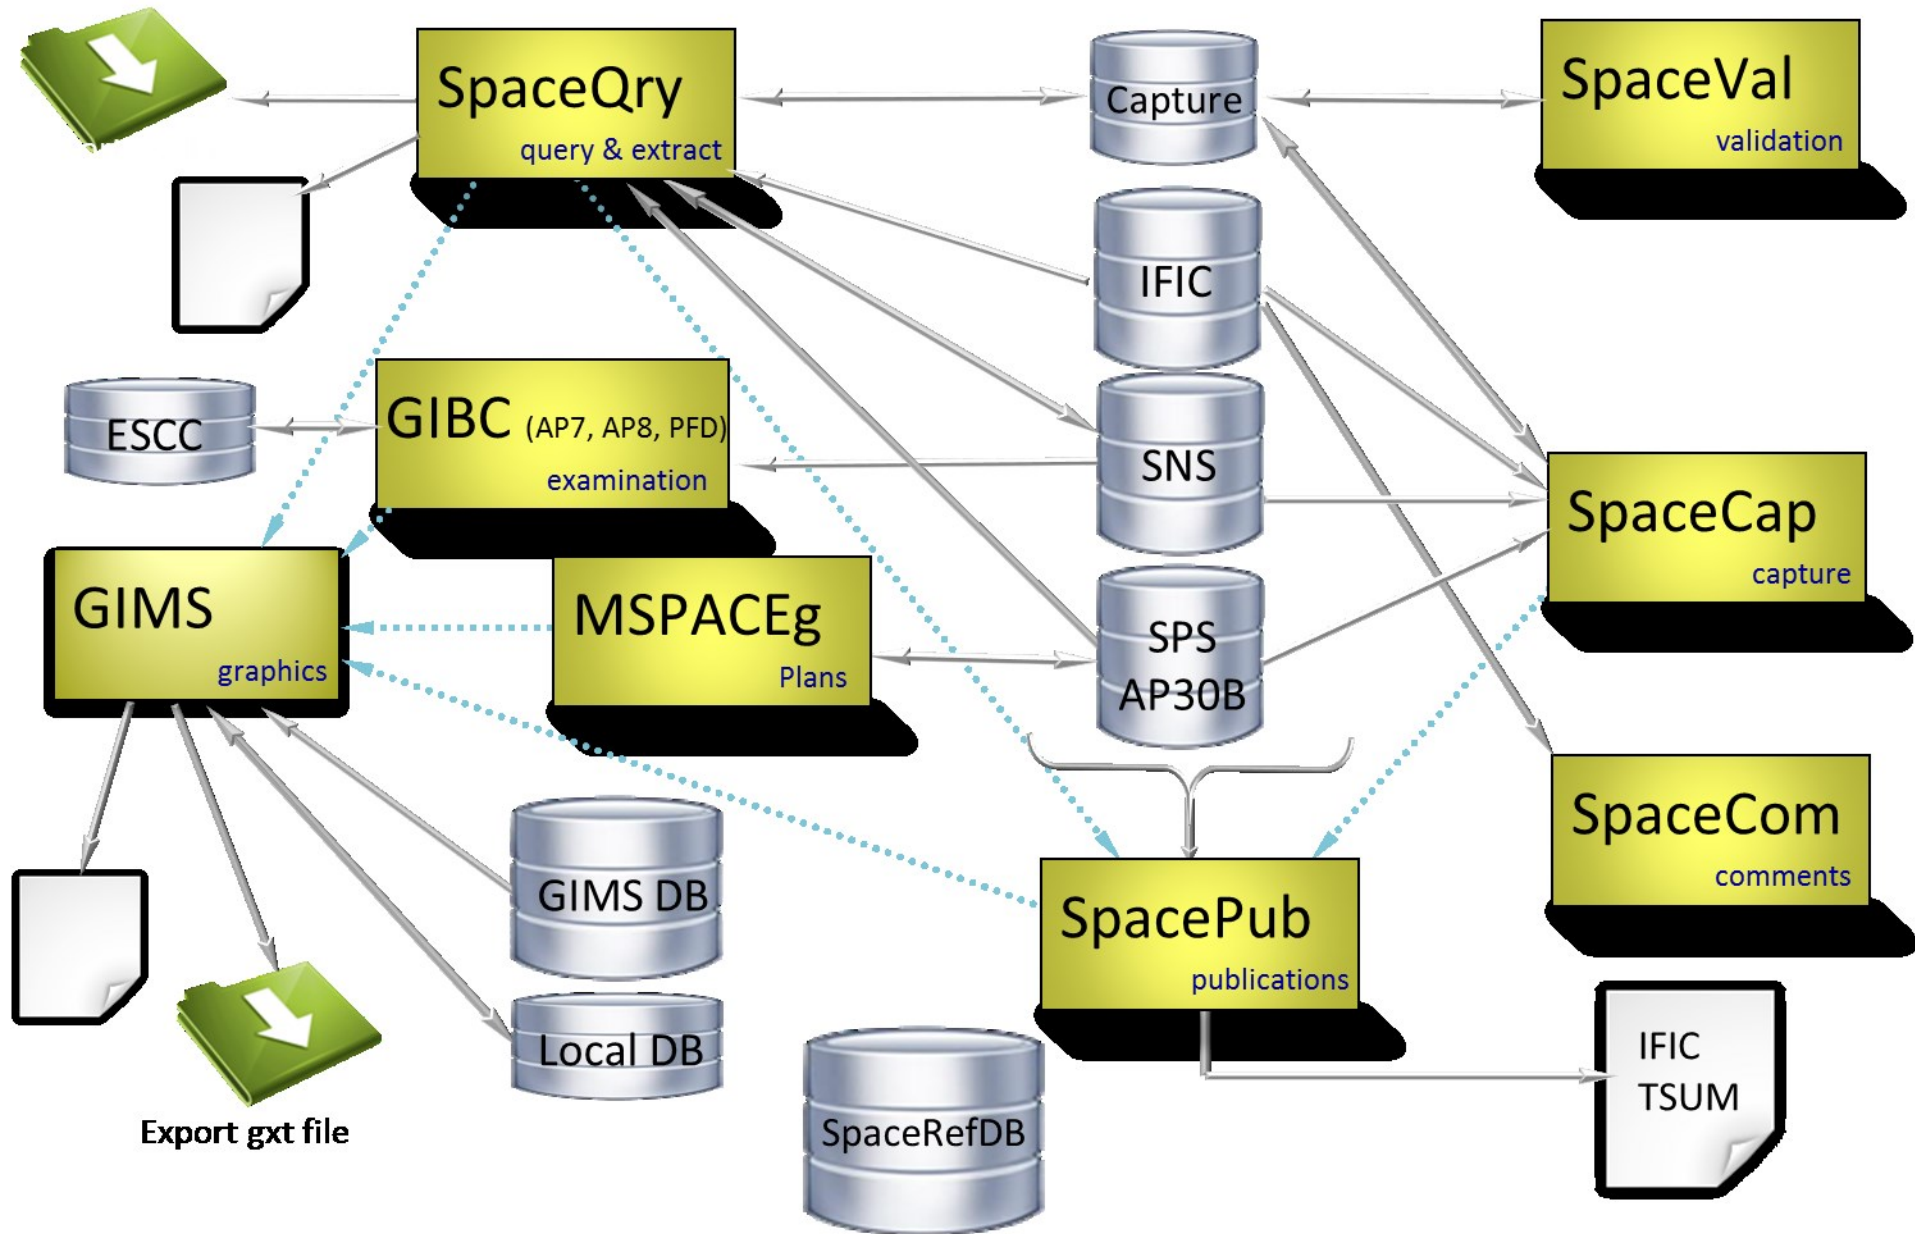

SNS Data Structure

Hanane Naciri (BR/IAP/SAS)
Hanane.Naciri@itu.int
RRS 2013, Tunisia

Space Network System

BR Space Databases

BR Space Databases

SNS format databases

SNS on Ingres: **MASTER** database used in-house for production in BR and externally via SNS-online

SRS on MS Access: Snapshot of the Master International Frequency Register taken at the time the BR IFICxxxx DVD-ROM is produced

IFICxxxx on MS Access: Contains Part-IS, Part-IIS, Part-IIIS and Special Sections API/A, CR/C and RES49 present in the BR IFICxxxx DVD-ROM.

SPS and AP30B on MS Access: Contain data concerning the technical characteristics and reference situation for networks of the planned space services

SNS Databases

SNS Master Database On Ingres

in the Master Register

ESCC on MS Access: Reference database for Earth Station Coordination Contours.

Space Reference Database

SpaceRefDB on MS Access: Contains reference tables used by BR Software.

SNS Data Structure - Schema