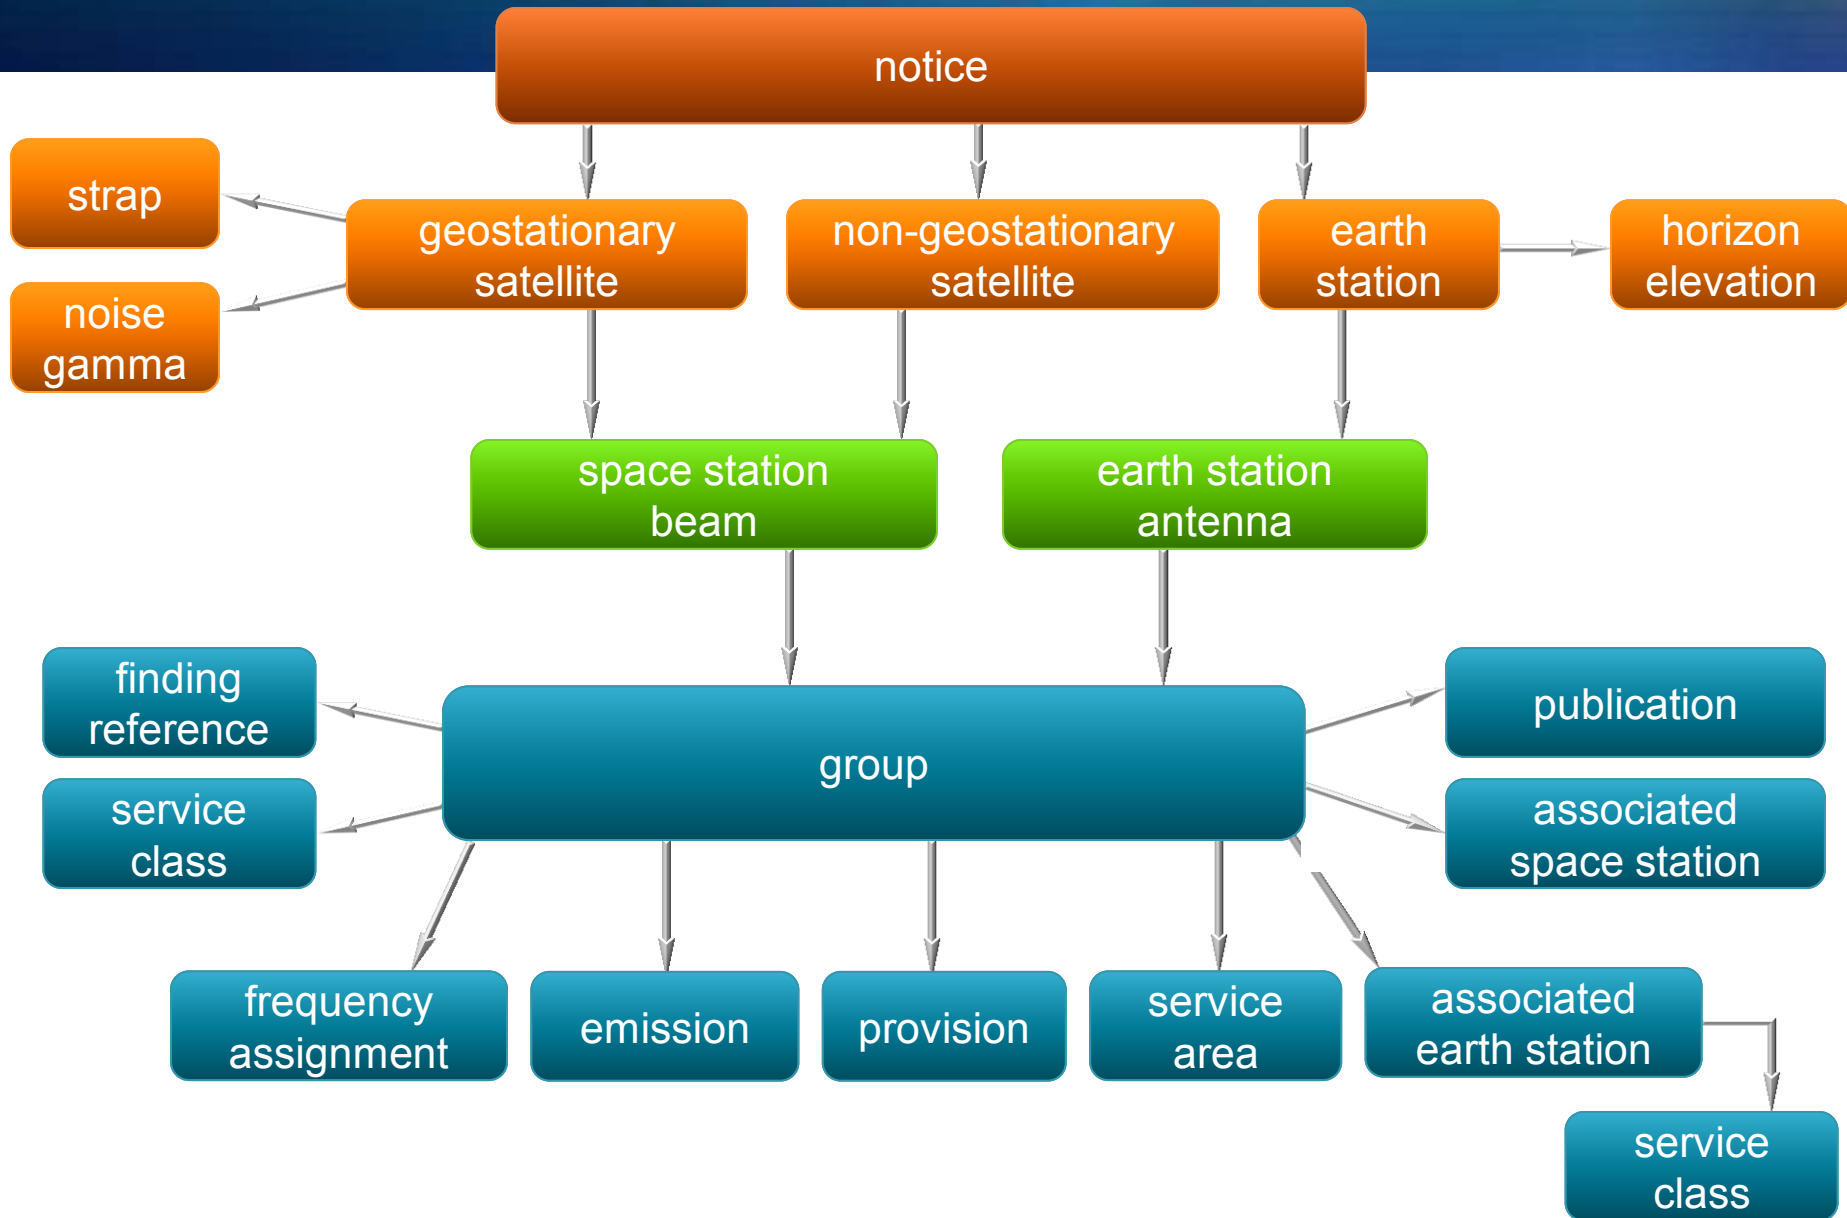

Download from

<http://www.itu.int/en/ITU-R/space/plans/Pages/default.aspx>

Other BR Space Databases

Graphical Reference Database

REFDB on MS Access: Contains the GIMS (Graphical Interference Management System) reference database. The Bureau now publishes the complete GIMS reference database on each BR IFIC.

ESCC on MS Access: Reference database for Earth Station Coordination Contours.

Space Reference Database

SpaceRefDB on MS Access: Contains reference tables used by BR Software.

SNS Data Structure - Schema