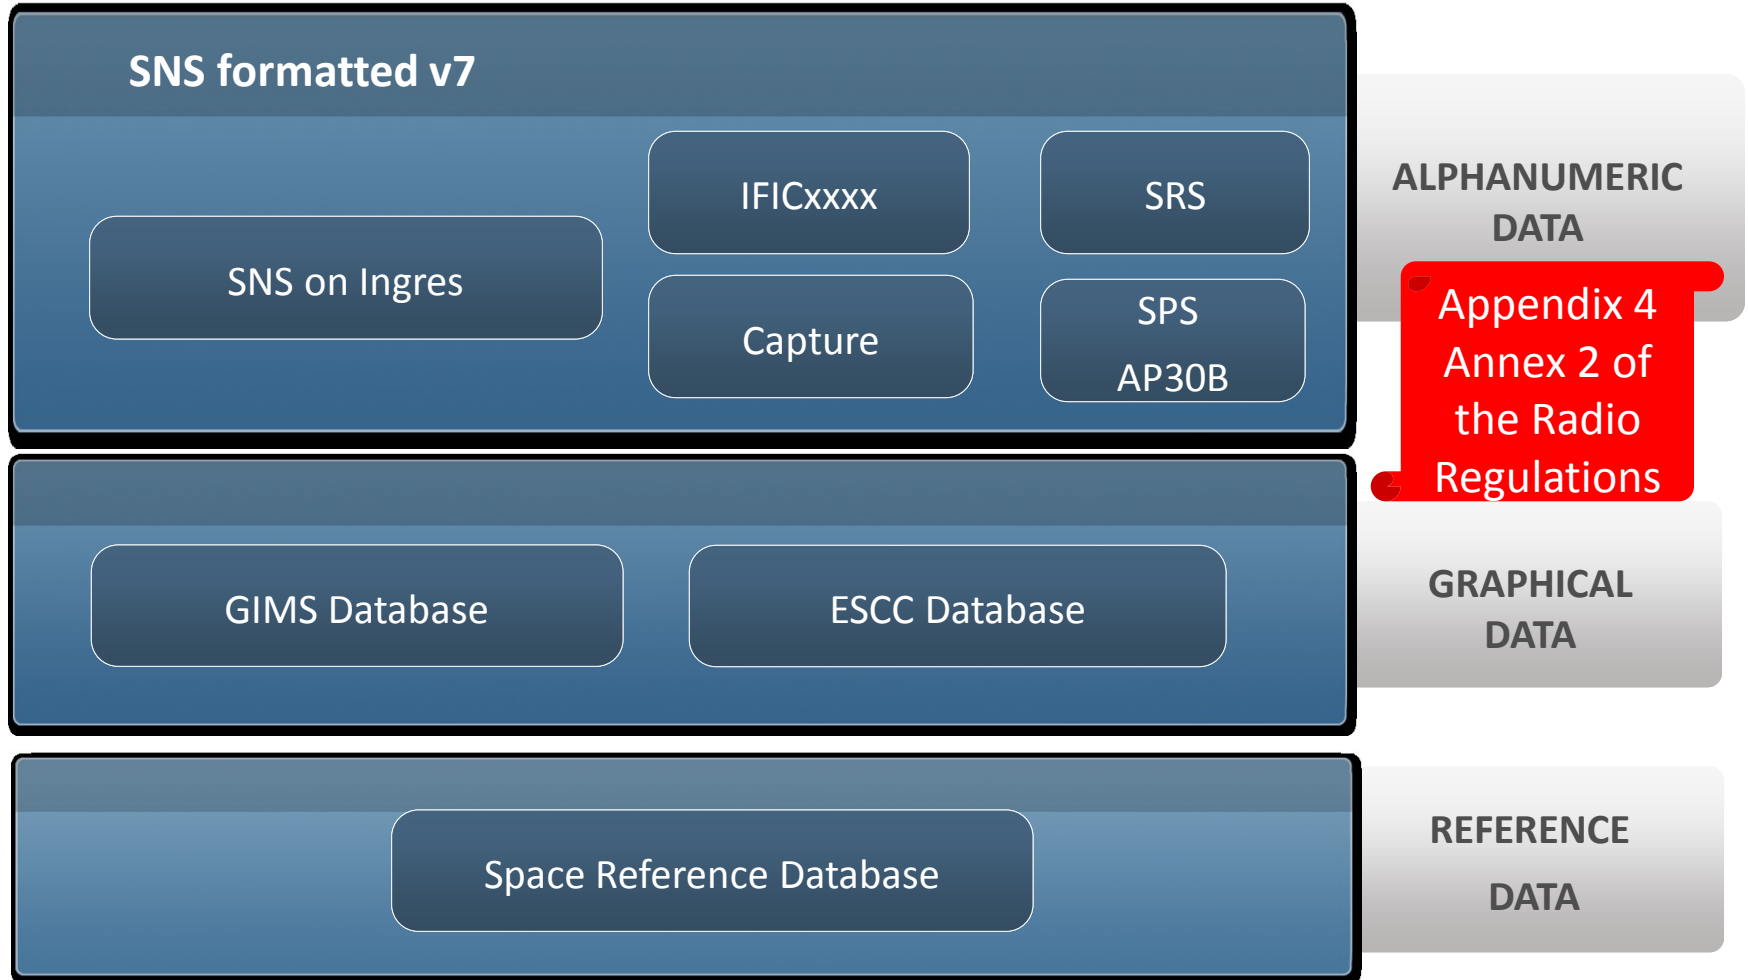

SNS Data Structure

Hanane Naciri (BR/IAP/SAS)
Hanane.Naciri@itu.int
RRS 2013, Tunisia

Space Network System

BR Space Databases

BR Space Databases

SNS format databases

SNS on Ingres: **MASTER** database used in-house for production in BR and externally via SNS-online

SRS on MS Access: Snapshot of the Master International Frequency Register taken at the time the BR IFICxxxx DVD-ROM is produced

IFICxxxx on MS Access: Contains Part-IS, Part-IIS, Part-IIIS and Special Sections API/A, CR/C and RES49 present in the BR IFICxxxx DVD-ROM.

SPS and AP30B on MS Access: Contain data concerning the technical characteristics and reference situation for networks of the planned space services

SNS Databases

SNS Master Database On Ingres

in the Master Register

ESCC on MS Access: Reference database for Earth Station Coordination Contours.

Space Reference Database

SpaceRefDB on MS Access: Contains reference tables used by BR Software.

SNS Data Structure - Schema