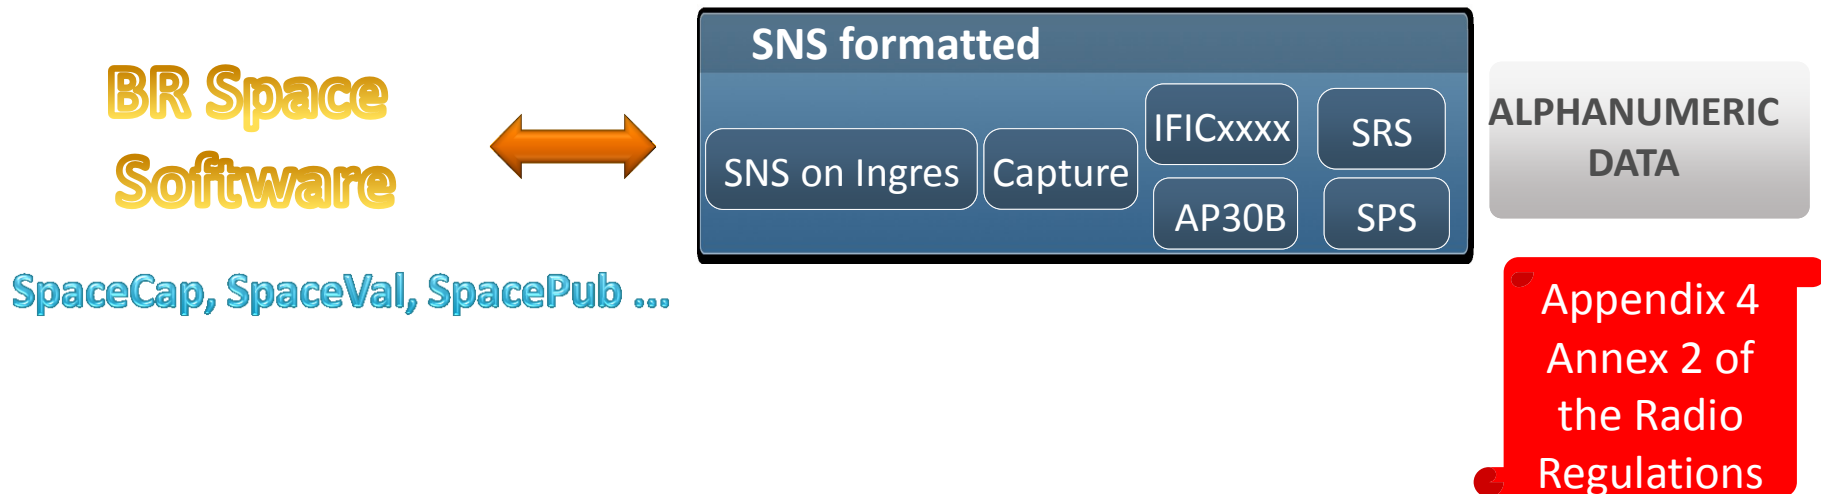

Conclusion

Where to find information on SNS Format?

- Section III of the Space Preface

Description of the SNS V7 format

<http://www.itu.int/en/ITU-R/space/Preface/preface_e.pdf>