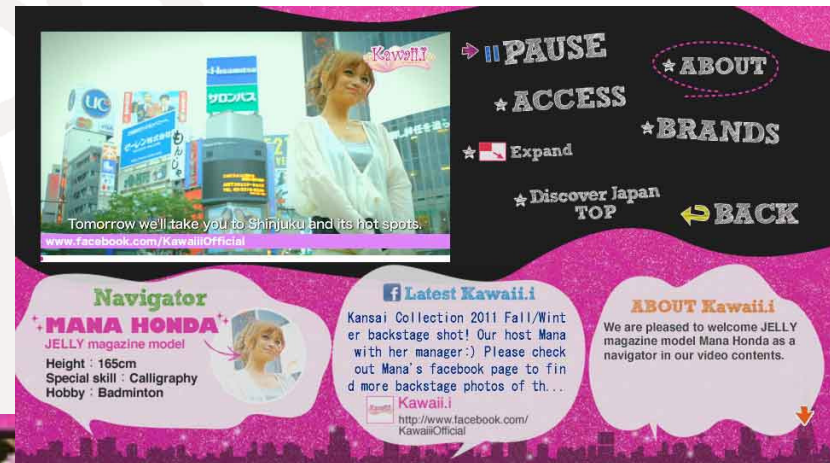

Web contents integration

- Facebook
  - ➔ Asynchronous
  - ➔ Relay server
- E-commerce

Geneva, 25 October 2011