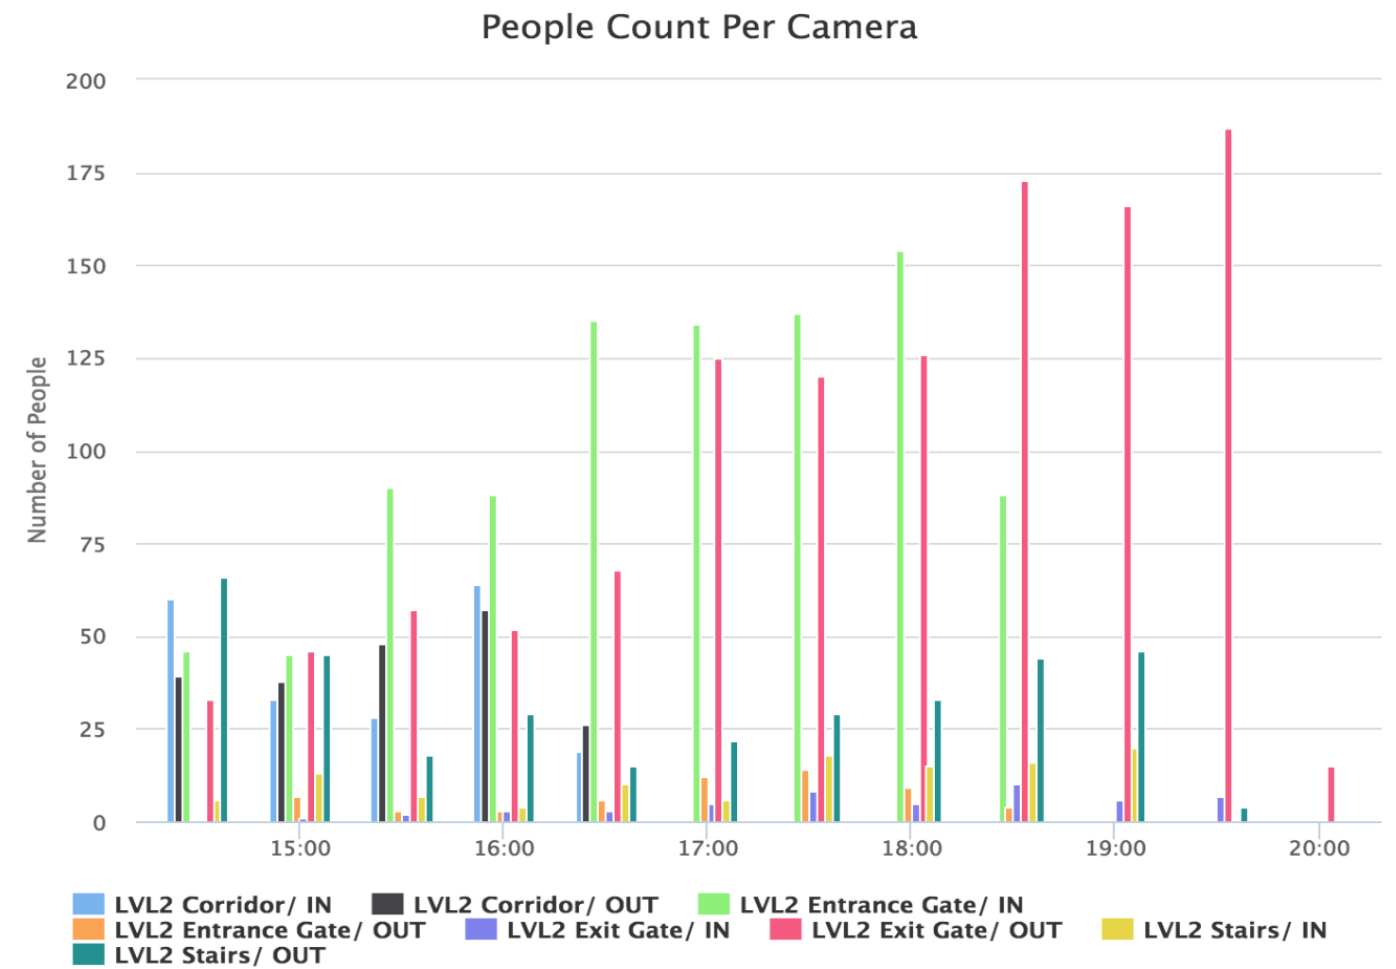

Visual Representation of Visitors Count