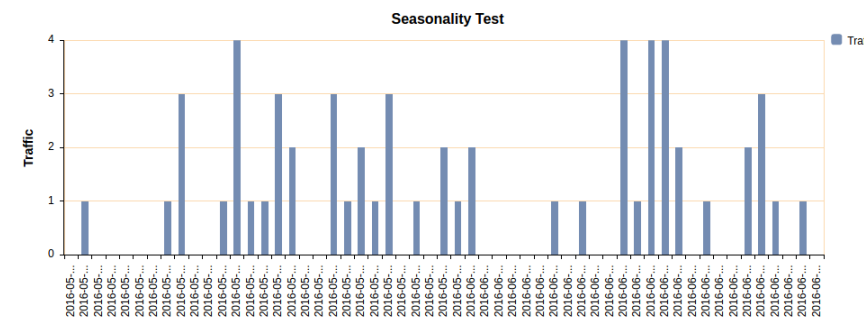

Traffic Analytics & Reports

ATUN™

Hazem ▾

Data

Search

Analytics

Alerts

Playground

Jobs

Plugins

Media

Settings

Settings

Search

Powered by: **SAP HANA**

License Plate:

Results (10):

Governorate: Giza

id	Date	Weekday	Hour	Camera
1	2016-05-19	Thursday	7	2
2	2016-05-19	Thursday	12	10
3	2016-05-22	Sunday	6	2
4	2016-05-22	Sunday	12	10
5	2016-05-23	Monday		
6	2016-05-23	Monday		
7	2016-05-25	Wednesday		
8	2016-05-25	Wednesday		
9	2016-05-26	Thursday		
10	2016-05-26	Thursday		

ATUN™

Hazem ▾

Data

Search

Analytics

Alerts

Playground

Jobs

Plugins

Media

Settings

Settings

Analytics

Powered by: **SAP HANA**

Governorate:

Select Algorithm:

Cycle: 4   Mode: Additive