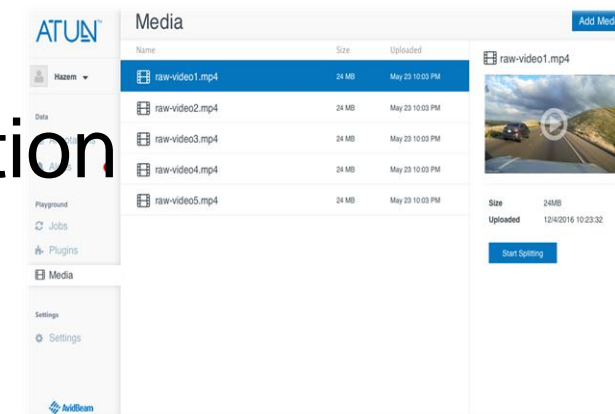

# A Scalable Video Analytics Platform

Saving Video Processing Time

Saving Hardware Resources

Saving Total Cost of Ownership

ATUN™ : To process and analyze thousands of videos efficiently, in real-time;  
To extract real-time intelligence in the blink of an eye

Live Video Feeds

Streaming  
Real-time

Visualization

Offline processing

Video storage files

ATUN™ Scales Processing and Virtualizes Video Sources over Available Hardware Resources

OnCreate()

OnFrame()