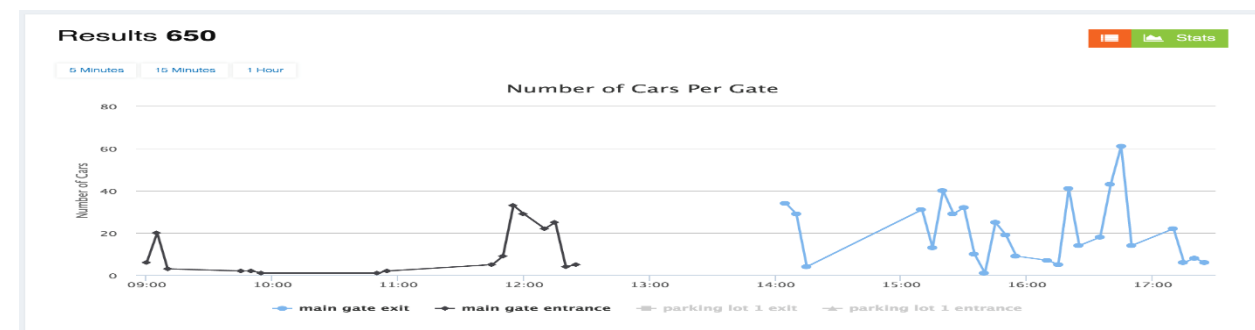

CS

Powered by: **SAP HANA**

Governorate:

Select Algorithm:

The forecasted traffic for upcoming 14 days based on the historical data.