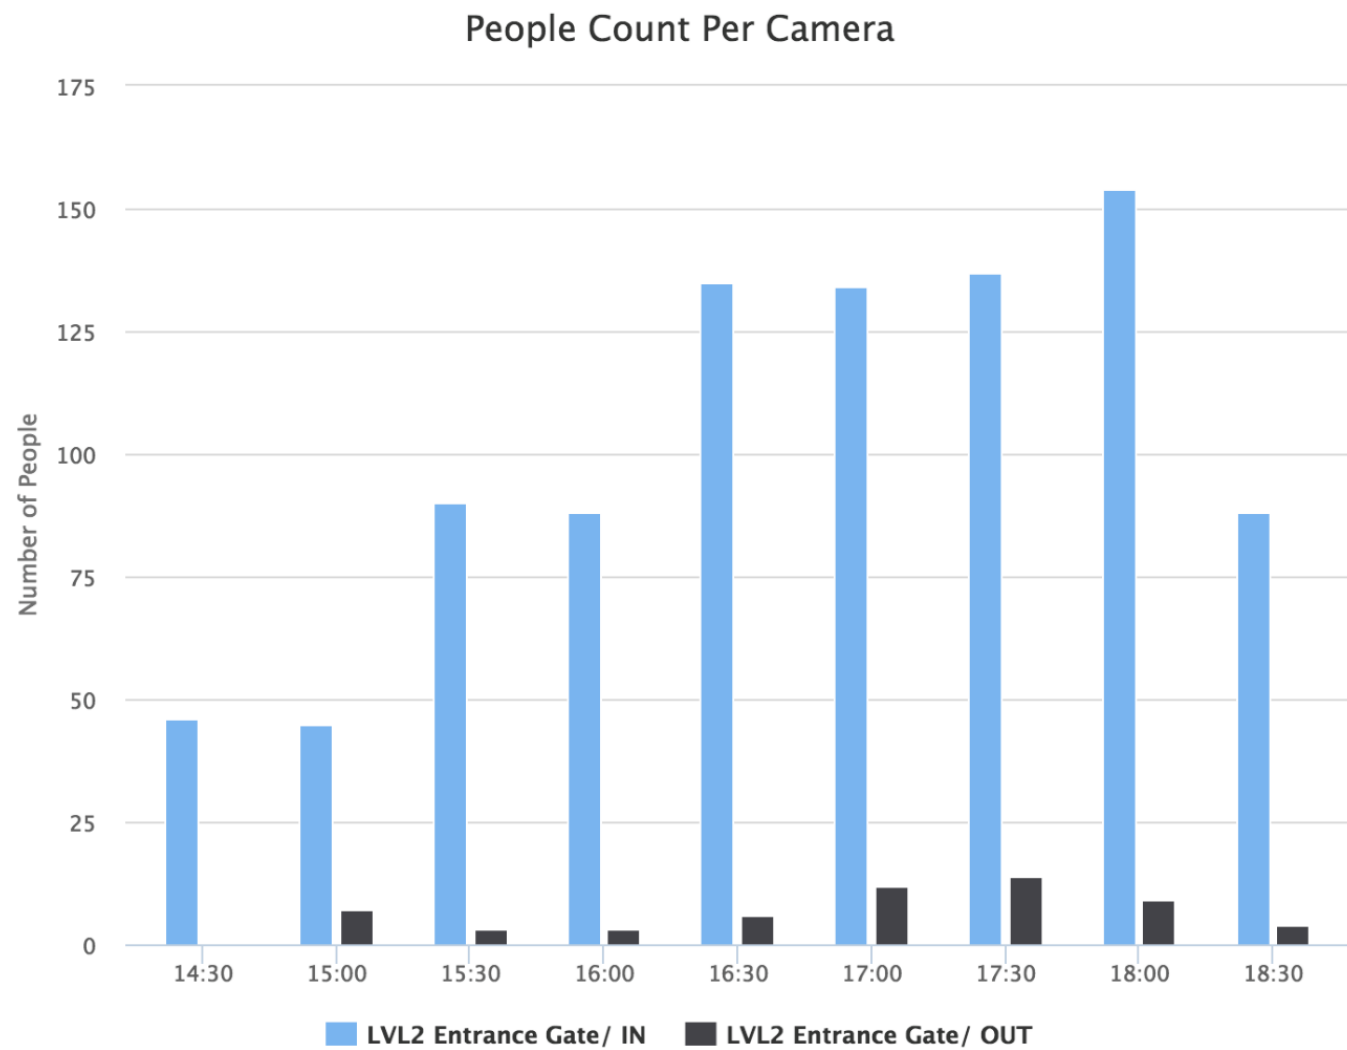

Visual Representation of Visitors Count