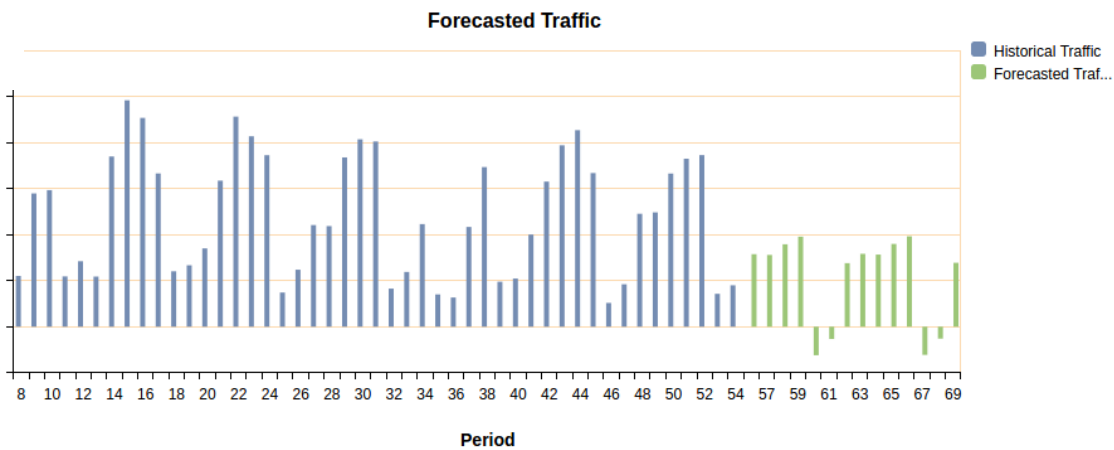

CS

Powered by: **SAP HANA**

Governorate:

Select Algorithm:

The forecasted traffic for upcoming 14 days based on the historical data.