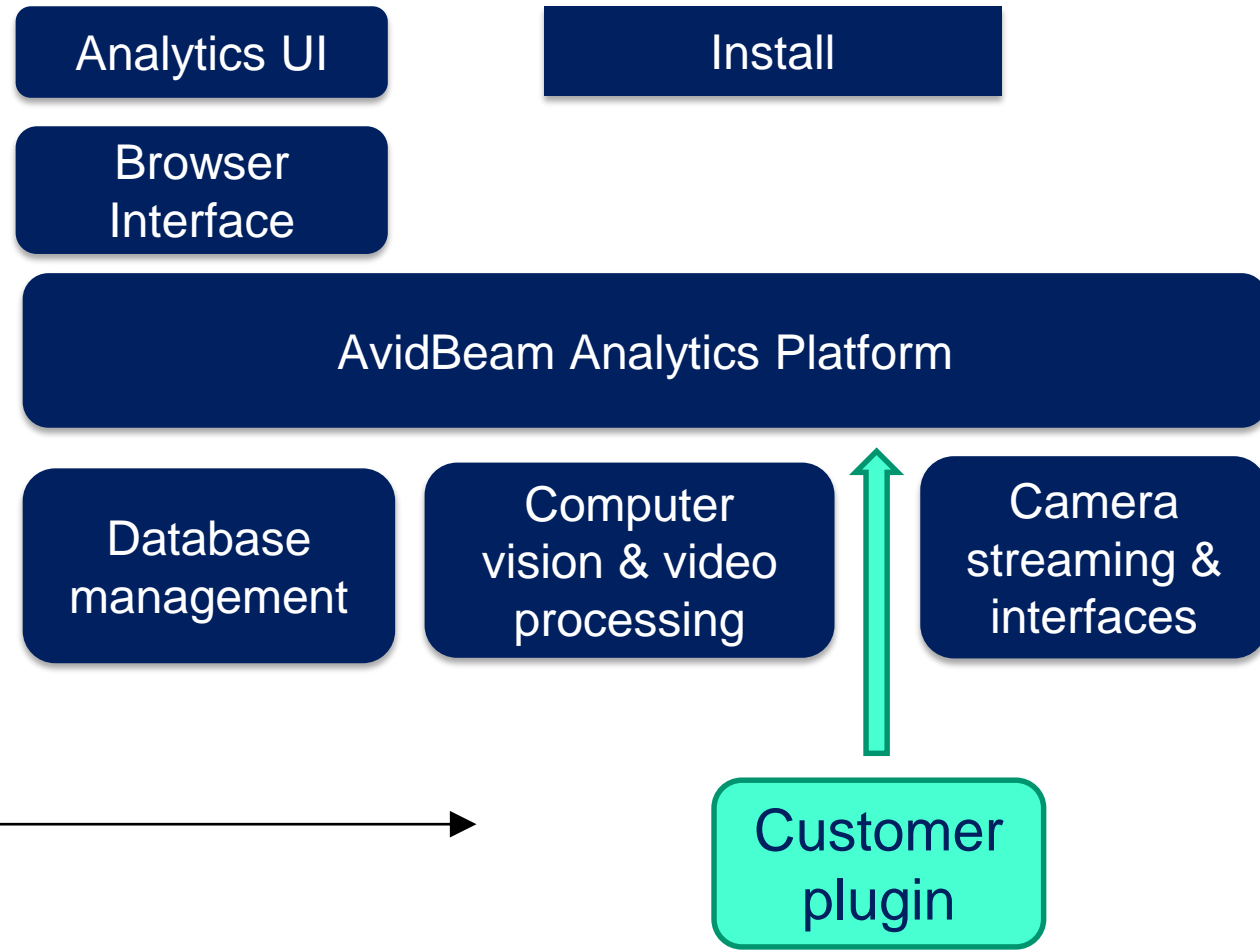

OnCreate()

OnFrame()

OnDestroy()

**Add plugin
using
simple API**