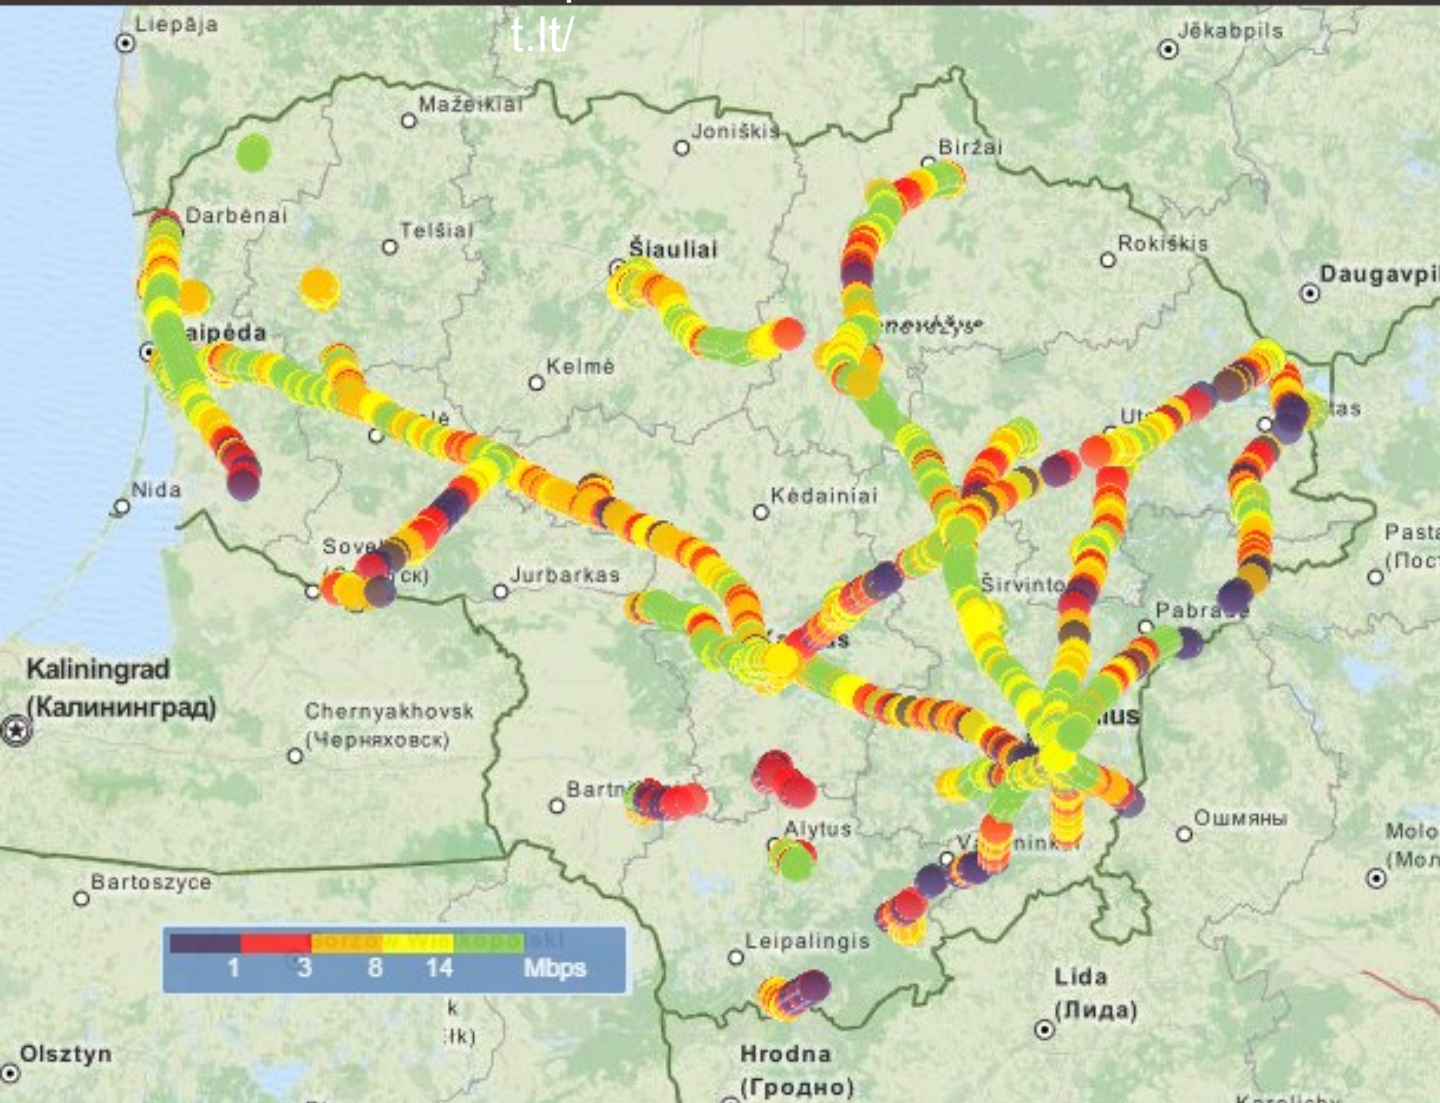

MAP

<http://matavimai.r>

2015 / Tele2 / LTE / Sparta

Laikotarpis 2015 ▾

- Bitė ● 3G ● LTE
- Omnitel ● 3G ● LTE
- Tele2 ● 3G ● LTE
- LRTC ● WiMAX

Taškų spalvinis žymėjimas

- Sparta
- Signalas (RSSI)

Verčių vidurkiai:

Sparta: 12,74 Mbps
RSSI: -58 dBm
RSRP: -84 dBm
Taškai: 3659