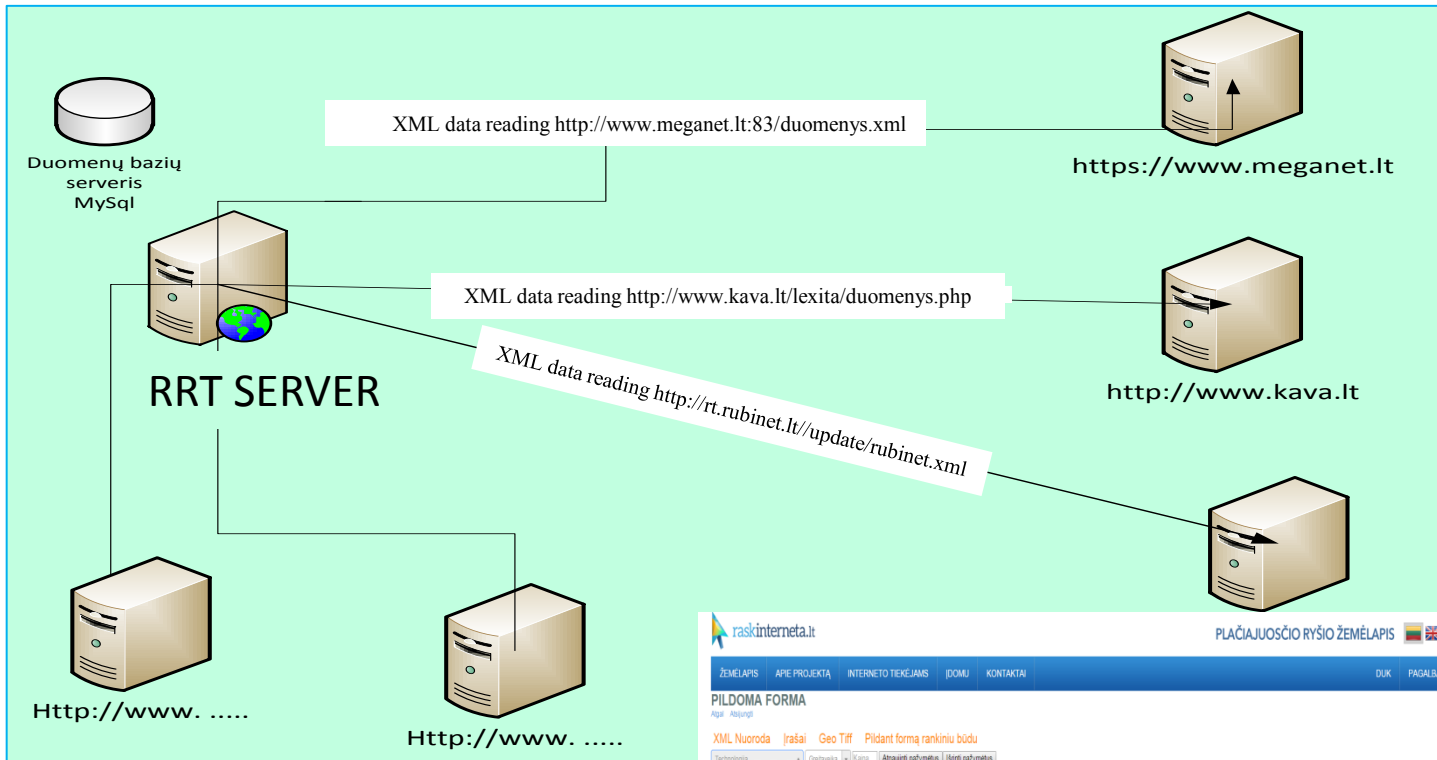

**Warsaw
2016**

Broadband mapping initiatives

Broadband service map

How to use
Broadband service
map in practice?

- You changed your home address and interesting who provides internet in your new premises?
- Decided to start using internet?
- You want faster internet than you have now?
- Interesting about situation in your neighborhood?
- Carrying out a study or survey?

Answer to your questions :

Broadband service map in Lithuania

- web page where you can find information about broadband services availability

Data collection from fixed operators

Broadband service map provides:

- **Broadband accesability by address**
- **List of broadband providers**
- **Access type**
- **Broadband speed**
- **Prices**
- **Geographical distribution by broadband accesability, speed, technology and more statistics**

Data collection from mobile operators: data directly from web page's

PLAČIAJUOSČIO RYŠIO ŽEMĖLAPIS  

- ŽEMĖLAPIS
- APIE PROJEKTĄ
- INTERNETO TIEKĖJAMS
- IDOMU
- KONTAKTAI
- DUK
- PAGALBA

JUDRIOSIOS

Atgal | sąrašą