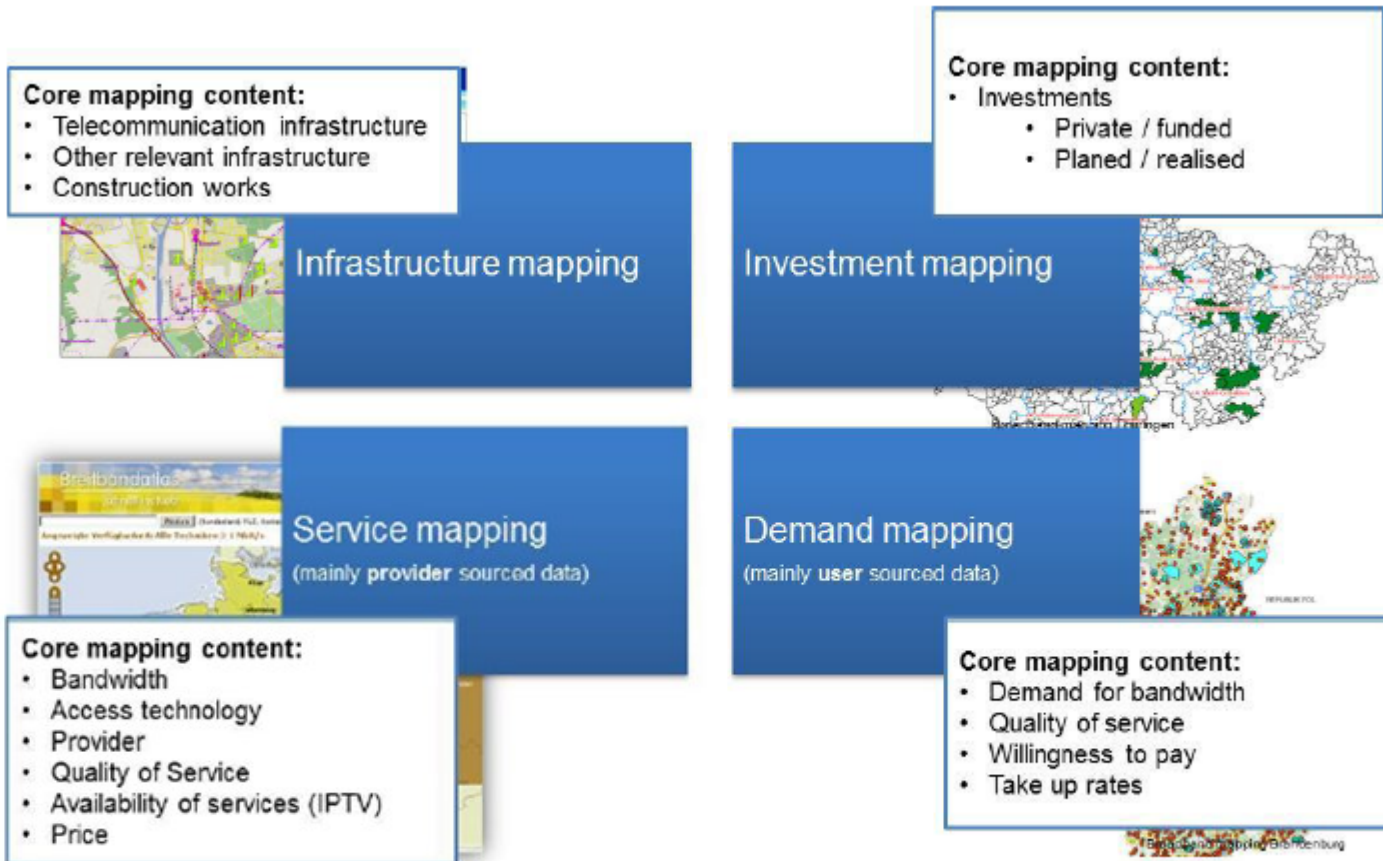

Communication Regulatory Authority of Republic of Lithuania

**Broadband service and infrastructure mapping initiatives in
Lithuania**

**Evaldas Šmaukšta
Deputy Head
Price Regulatory Division
Networks Regulation Department**

**Warsaw
2016**

Broadband mapping initiatives

Broadband service map

How to use
Broadband service
map in practice?

- You changed your home address and interesting who provides internet in your new premises?
- Decided to start using internet?
- You want faster internet than you have now?
- Interesting about situation in your neighborhood?
- Carrying out a study or survey?

Project started in 2011

RRT cooperates with local municipalities in order to ensure and enhance on-line access to the Infrastructure maps (GIS) managed by municipalities.

Infrastructure map preview

RRT has developed the **dedicated web-site** <http://e-infrastruktūra.lt> with centralized access to the GIS which are operated by local municipalities.

What is next?

In 2014 Ministry of Agriculture started Working Group for infrastructure topographic plans process (data collection, exchange, validation, access) update.

[Draft of the document laying down the rules for mapping was prepared in June of 2015](#)