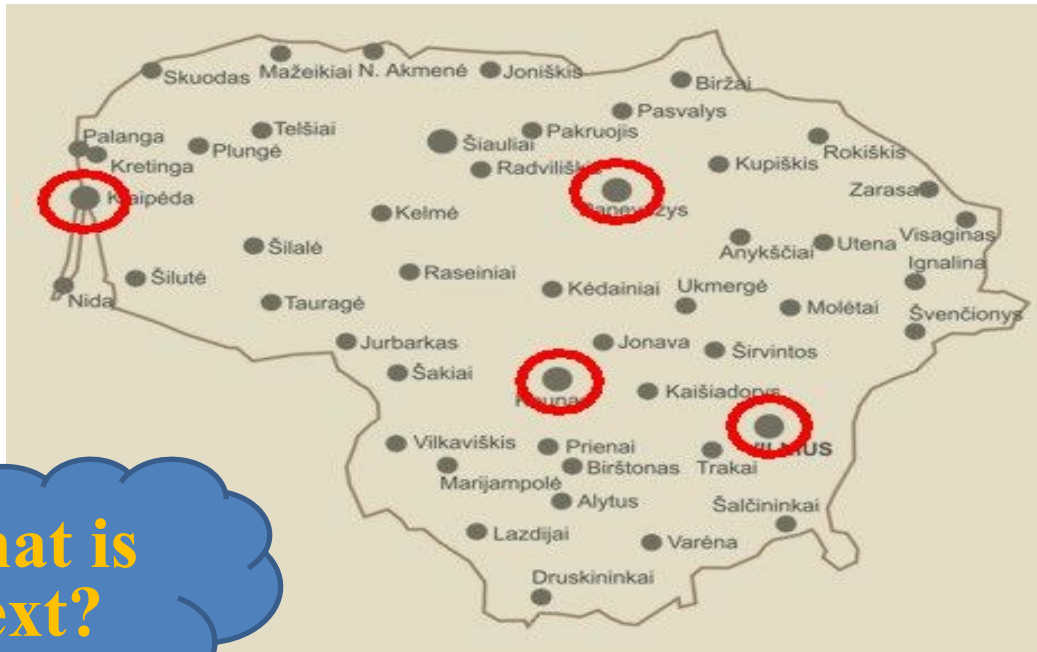

Stages:

1. Vilnius
2. Klaipėda
3. Kaunas
4. Panevėžys
5.

In 2014 was added 4th municipality.

- **each** municipality **individual** stage (10-15k euro for each municipality)
- **60** municipalities
- No data at all in some of them