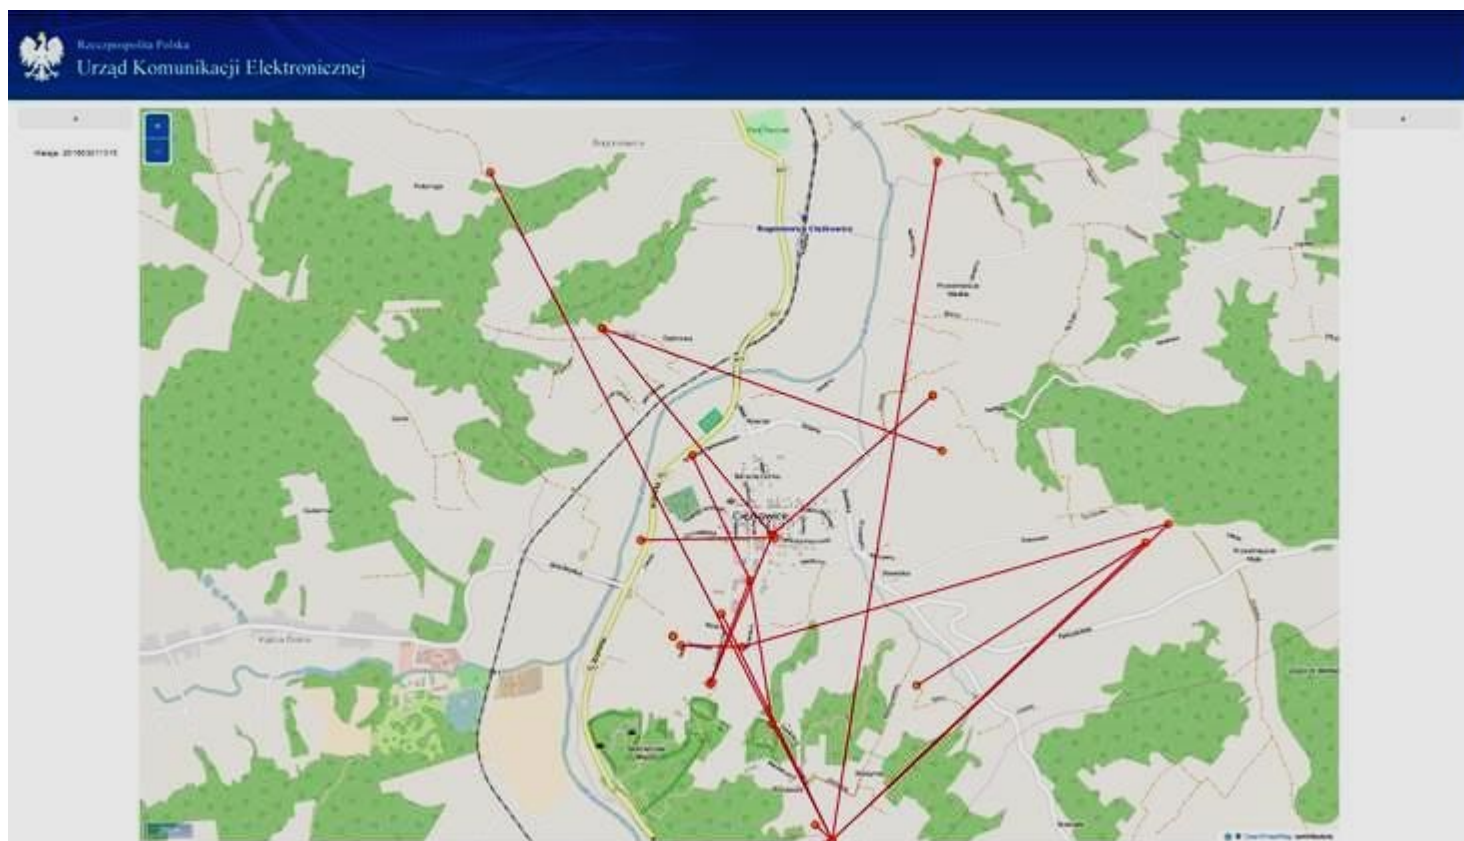

More search results – nodes and lines

More search results – nodes and lines

More search results – nodes and lines

- Real time usage of information that UKE possess
- Information on what services are available at a specific address, providers of these services and the parameters of services
- Simple access to information on telecommunication infrastructure, location radius, parameters and providers
- Report demand tool which is mapping telecommunication services.
- Support with defining spots with no availability of telecommunication services or places with low quality of service.
- Data administration that can help companies and entrepreneurs with creating smart investment plans.