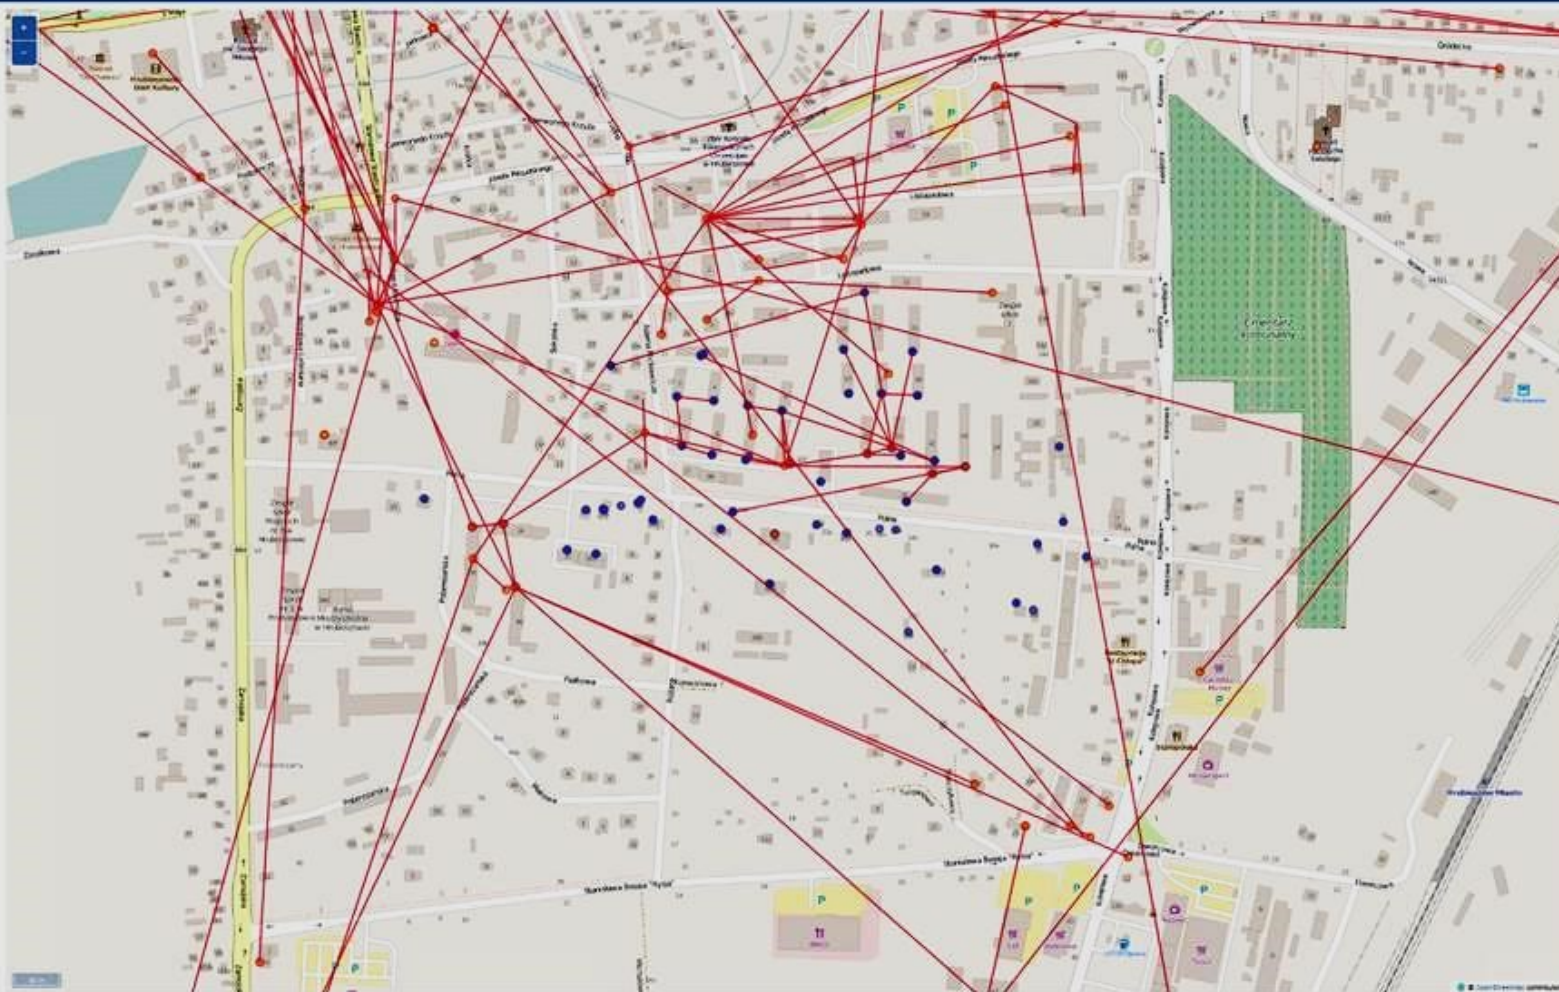

More search results – nodes and lines

More search results – nodes and lines

More search results – nodes and lines

- Real time usage of information that UKE possess
- Information on what services are available at a specific address, providers of these services and the parameters of services
- Simple access to information on telecommunication infrastructure, location radius, parameters and providers
- Report demand tool which is mapping telecommunication services.
- Support with defining spots with no availability of telecommunication services or places with low quality of service.
- Data administration that can help companies and entrepreneurs with creating smart investment plans.