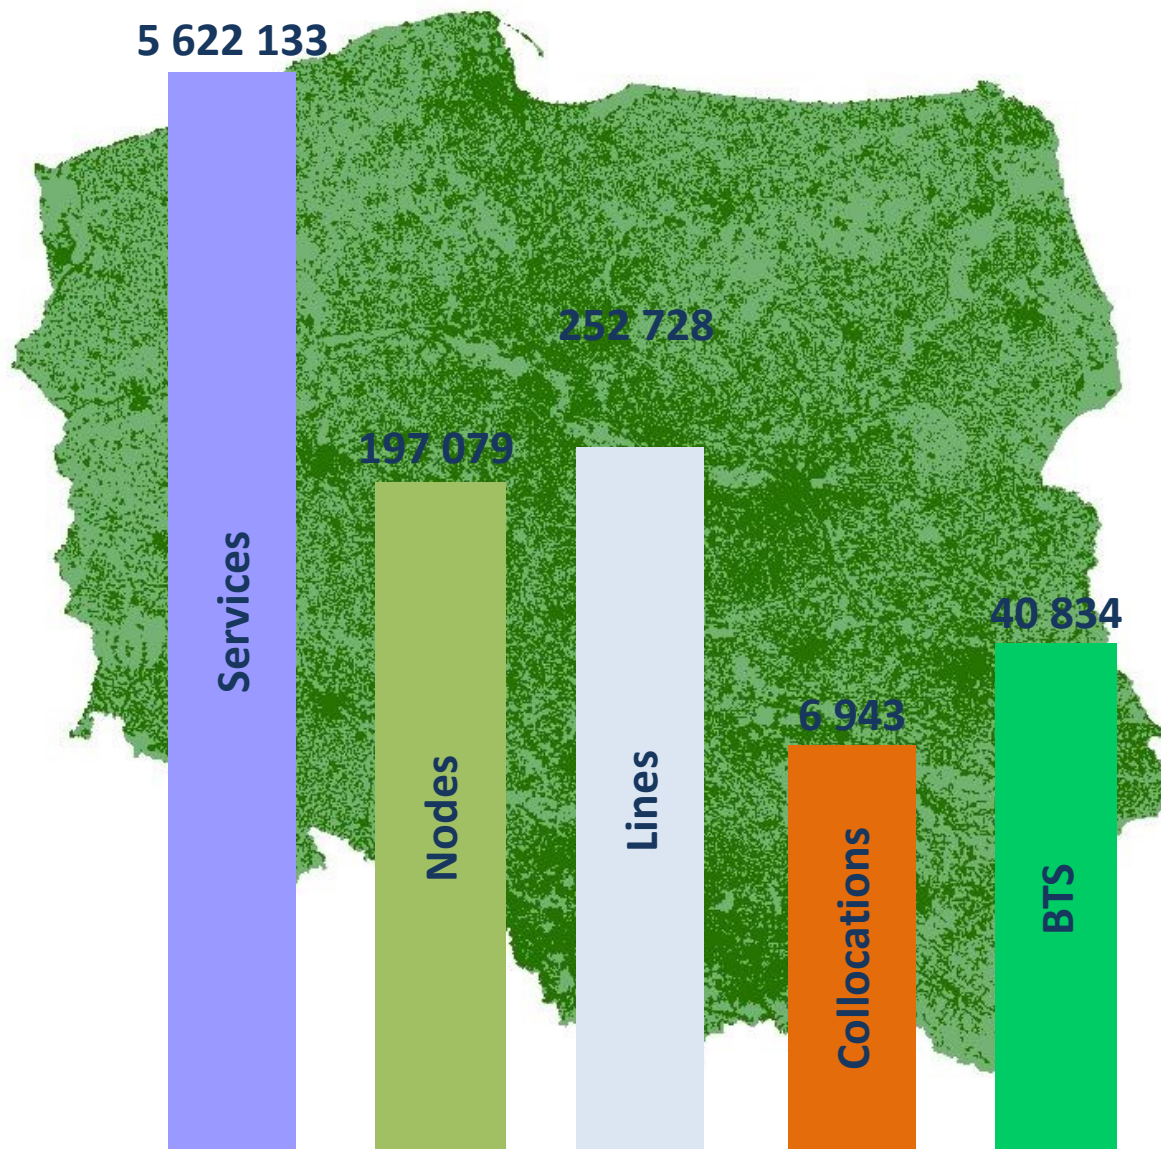

The **database** with online maps is a comprehensive and up-to-date information tool about **broadband services** and **telecommunication infrastructure** in Poland