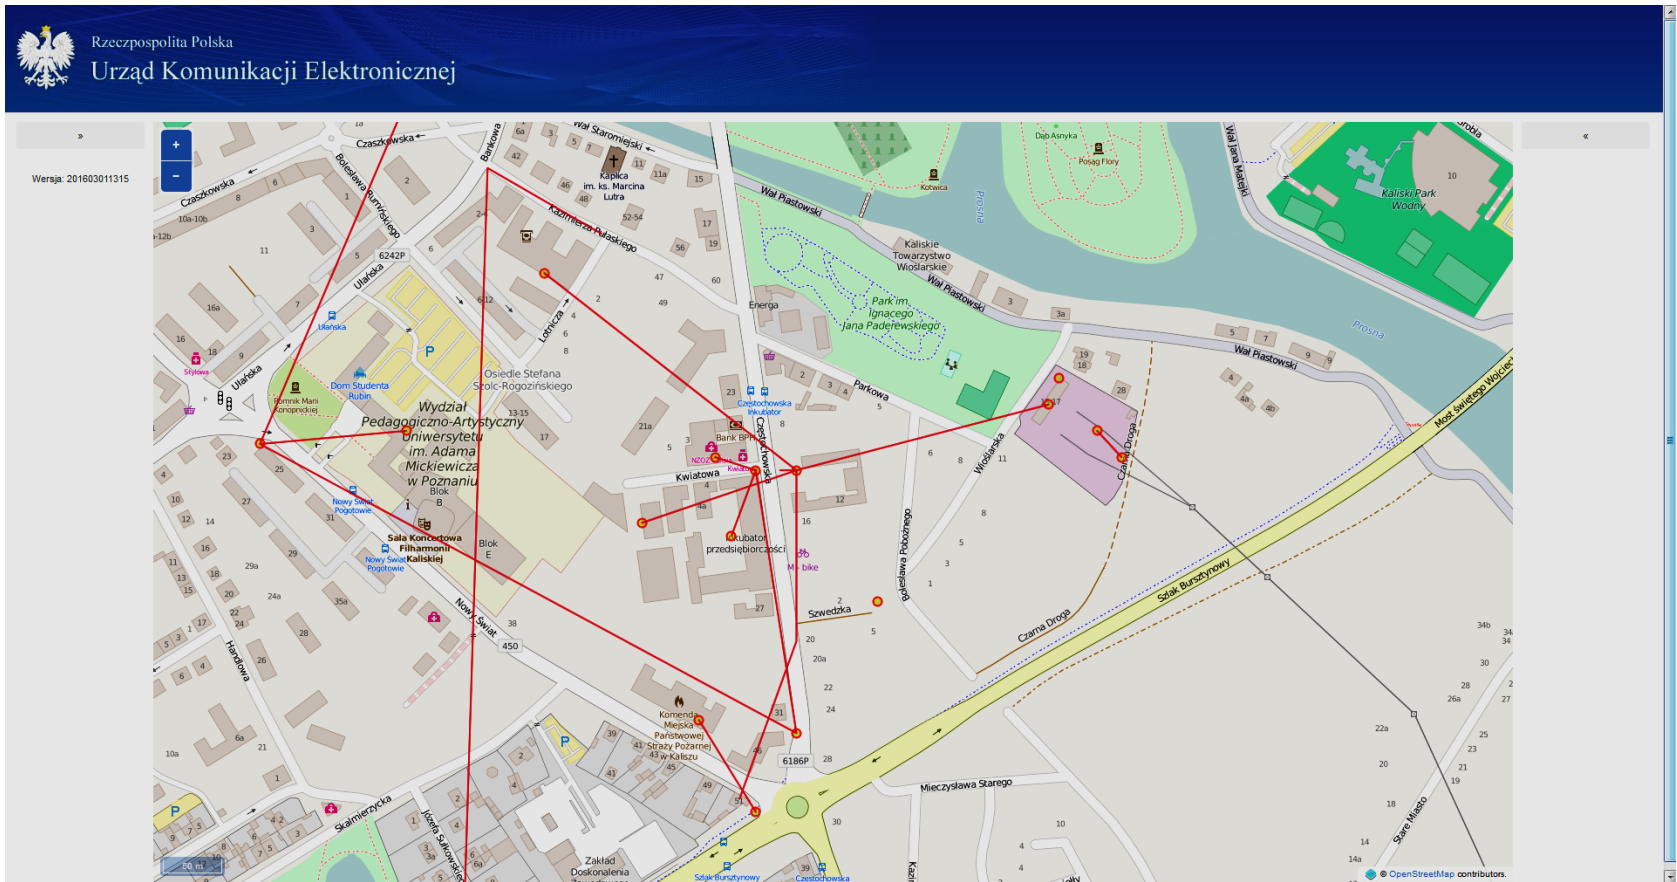

More search results – nodes and lines

More search results – nodes and lines

More search results – nodes and lines

- Real time usage of information that UKE possess
- Information on what services are available at a specific address, providers of these services and the parameters of services
- Simple access to information on telecommunication infrastructure, location radius, parameters and providers
- Report demand tool which is mapping telecommunication services.
- Support with defining spots with no availability of telecommunication services or places with low quality of service.
- Data administration that can help companies and entrepreneurs with creating smart investment plans.