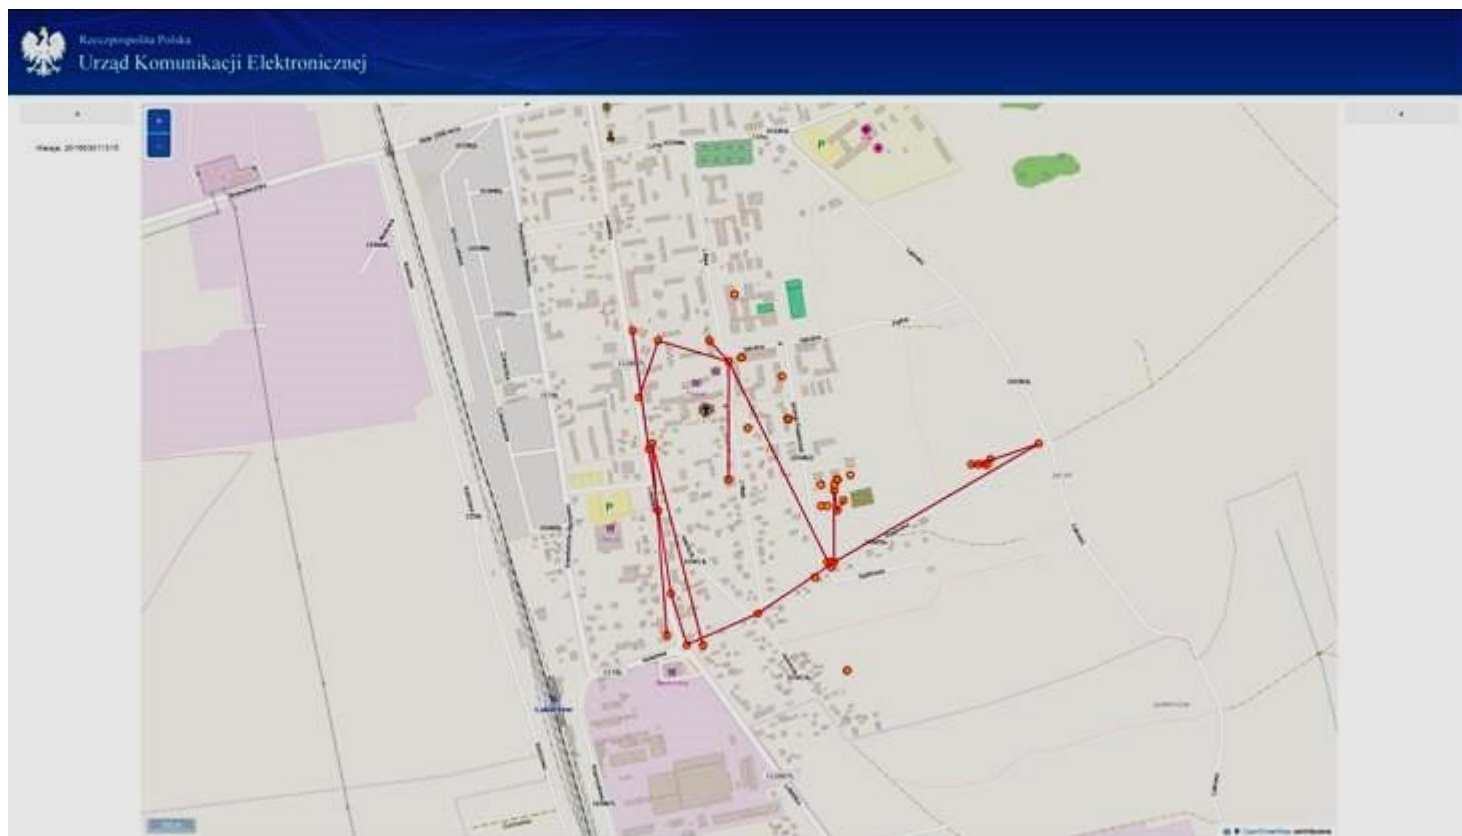

More search results – nodes and lines

More search results – nodes and lines

More search results – nodes and lines

- Real time usage of information that UKE possess
- Information on what services are available at a specific address, providers of these services and the parameters of services
- Simple access to information on telecommunication infrastructure, location radius, parameters and providers
- Report demand tool which is mapping telecommunication services.
- Support with defining spots with no availability of telecommunication services or places with low quality of service.
- Data administration that can help companies and entrepreneurs with creating smart investment plans.