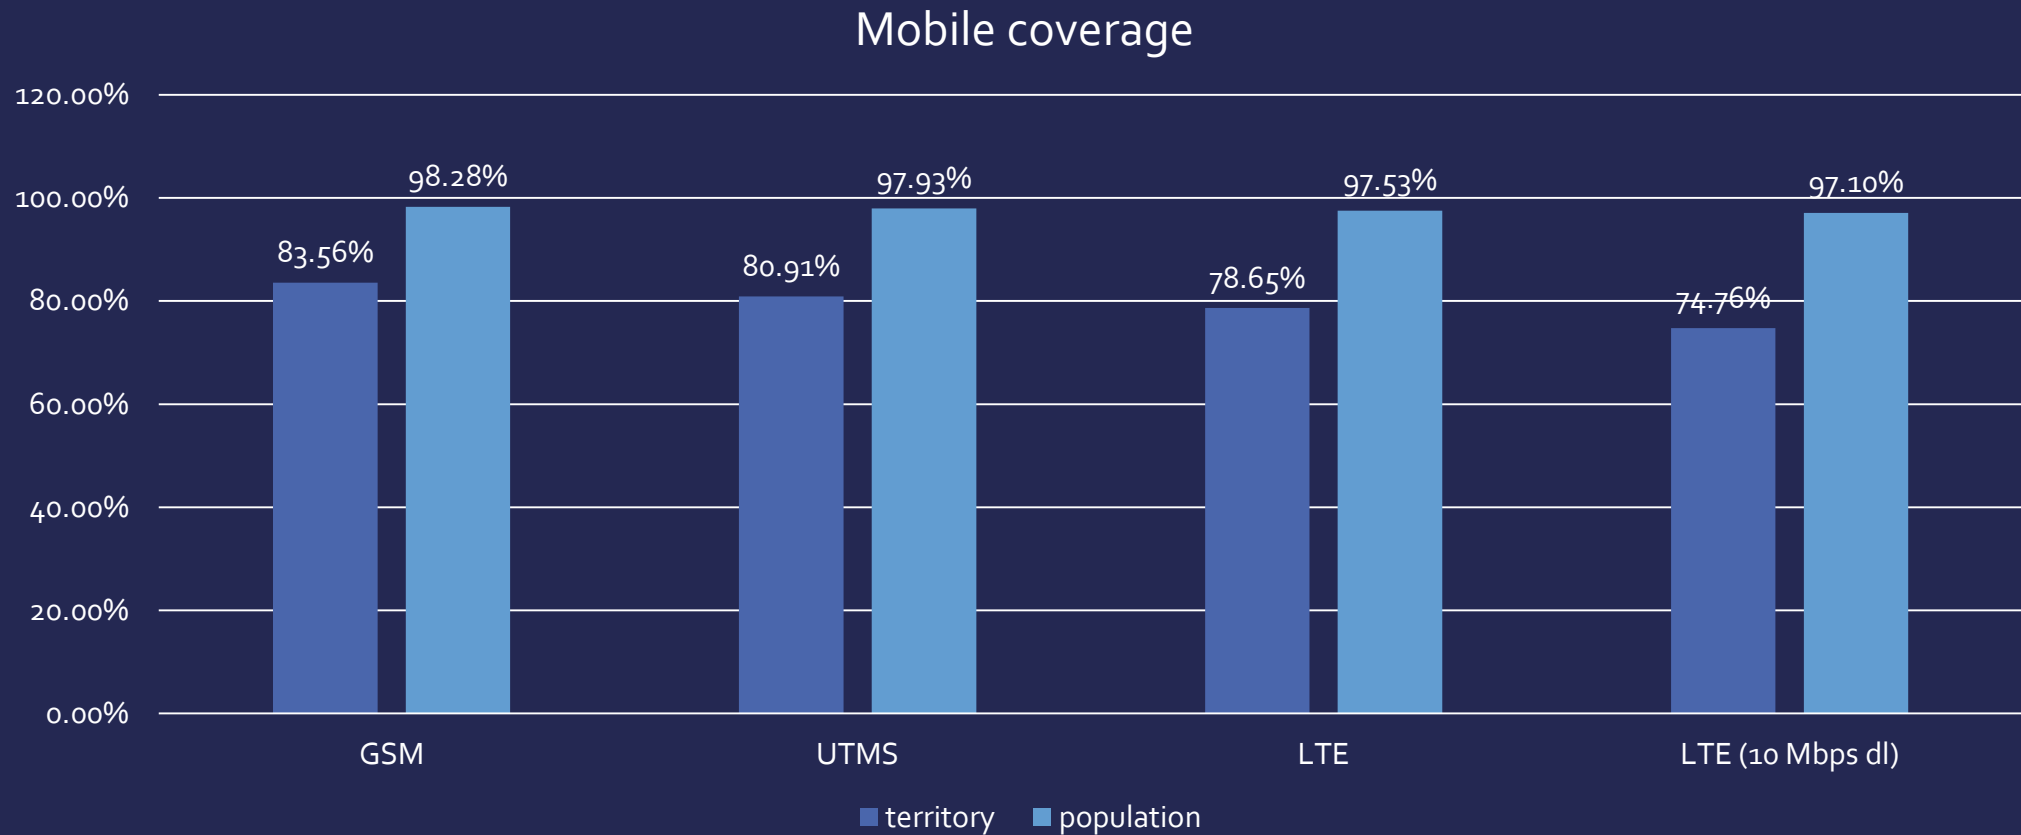

# MOBILE BB

Network of RBS

LTE (10 Mbps download) coverage

# MOBILE BB