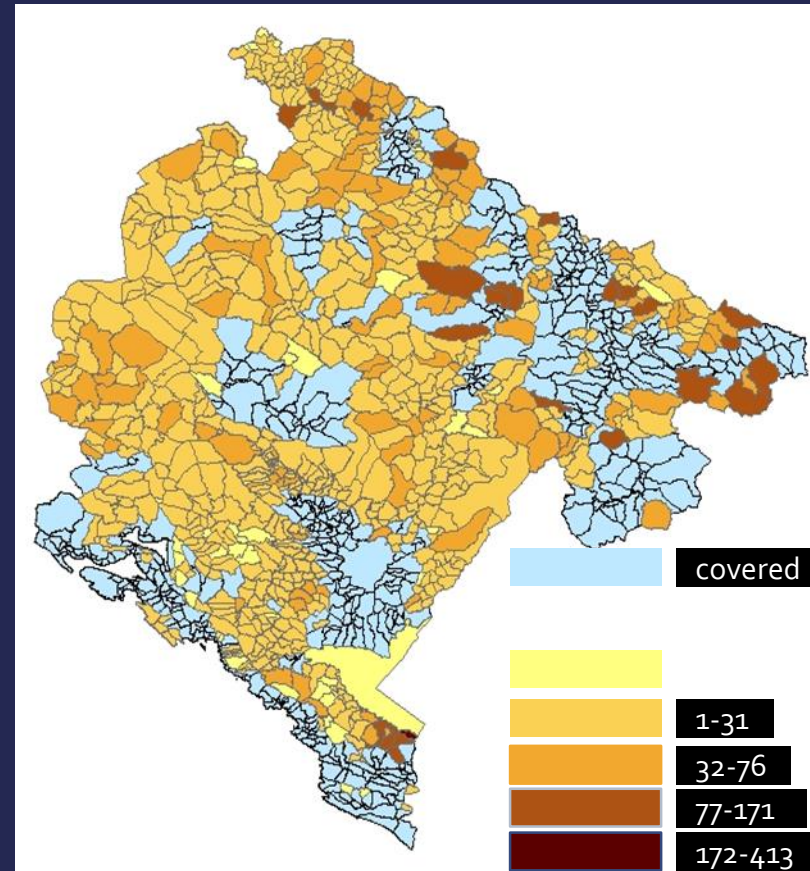

## total fixed BB traffic (PB)

## average monthly traffic per subscriber (GB)

# FIXED BB

coverage by speed

coverage by settlements