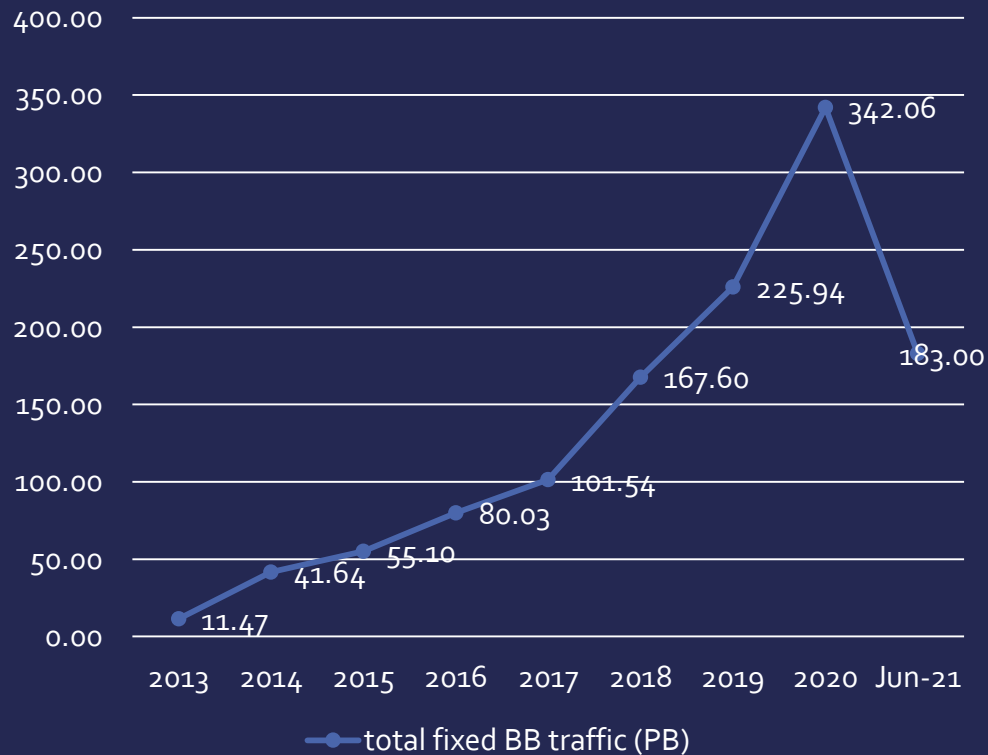

# ELECTRONIC COMMUNICATIONS SECTOR

year	revenue	investments	investments (% of revenue)
2016	€ 231,055,366	€ 116,386,636	50.37%
2017	€ 233,996,843	€ 101,039,070	43.18%
2018	€ 234,810,638	€ 92,676,008	39.47%
2019	€ 234,123,097	€ 78,661,694	33.60%
2020	€ 211,805,136	€ 61,027,745	28.81%
Total	€ 1,145,791,080	€ 449,791,154	39.26%

## total fixed BB traffic (PB)