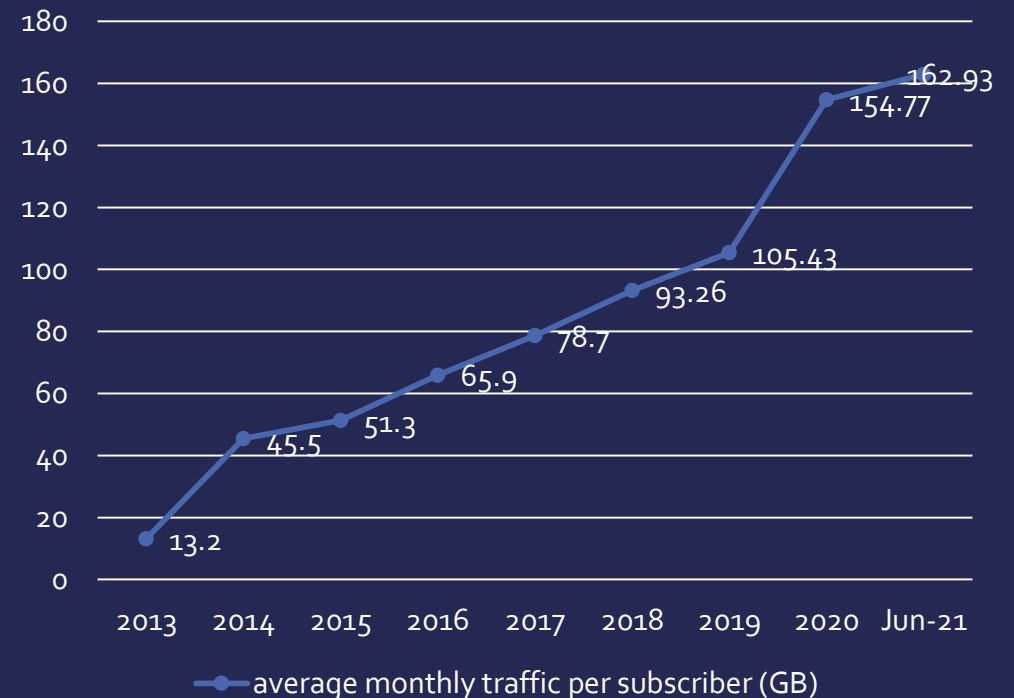

average monthly traffic per subscriber (GB)