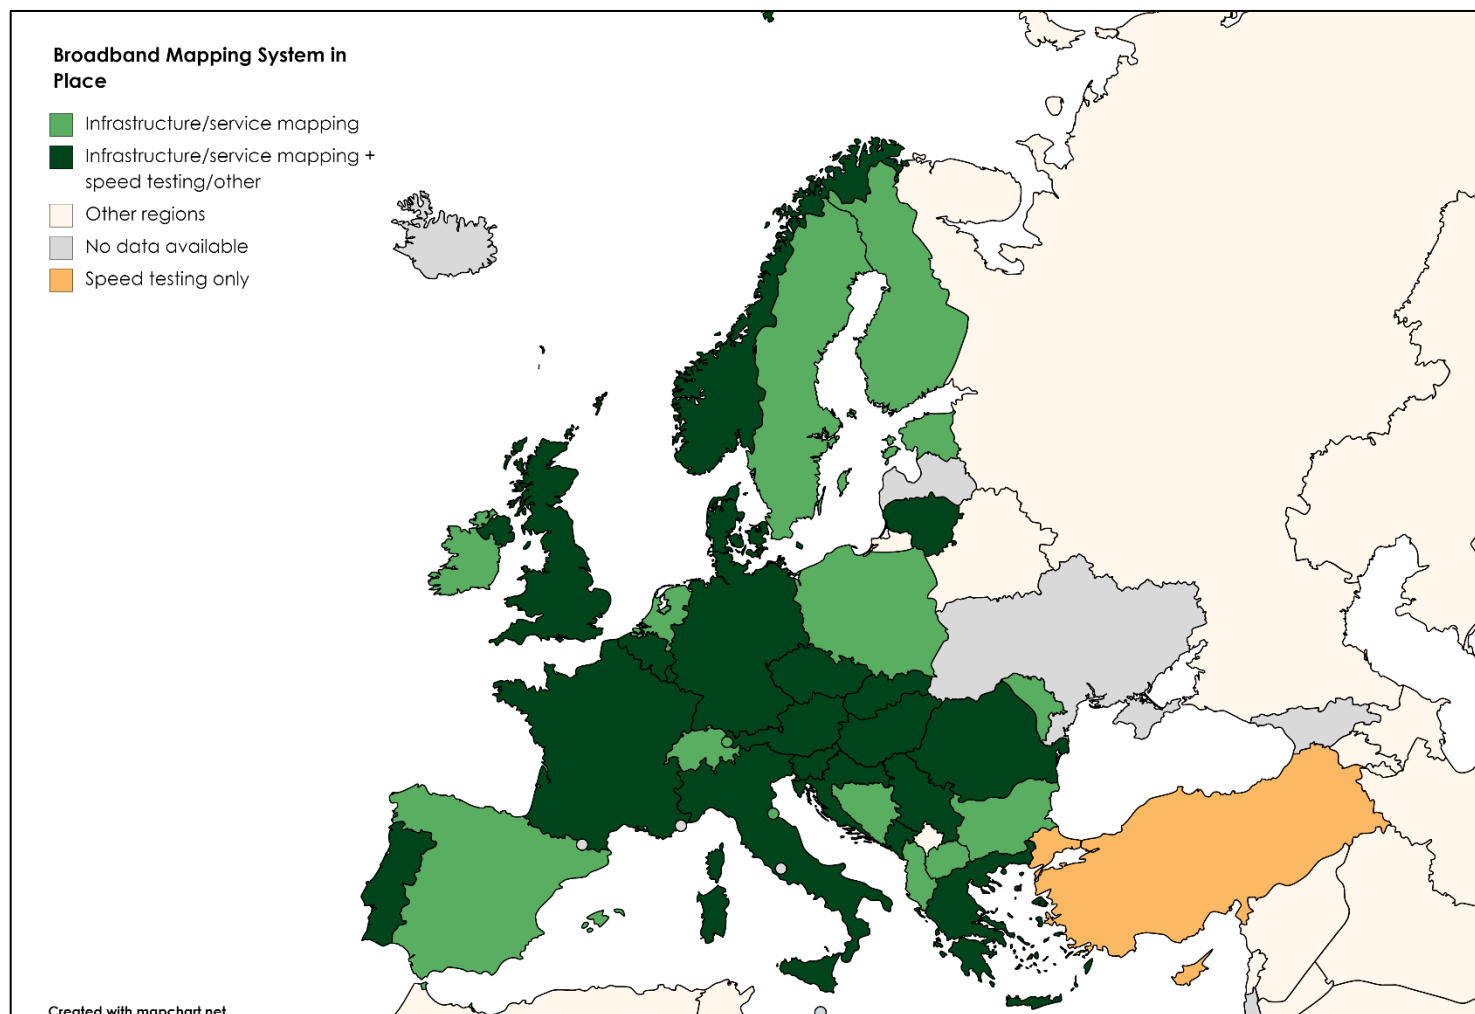

Stocktaking of Broadband Mapping Systems in the 46 Countries of Europe Region

ITU Regional Initiative for Europe on
Broadband Infrastructure, Broadcasting and Spectrum Management

© ITU 2020

Elaborated in the context of the ITU Regional Initiative Europe on Broadband Infrastructure, Broadcasting and Spectrum Management

Broadband Mapping Systems in Europe

This repository is developed within the framework of the **ITU Regional Initiative for Europe on Broadband Infrastructure, Broadcasting and Spectrum Management** adopted by the ITU World Telecommunication Development Conference 2017 (WTDC-17), that amongst others aims at fostering harmonization of approaches across the region in matter of broadband infrastructure mapping.

In fulfilment of the Regional Initiative, the ITU Workshop on **“Mapping Broadband Infrastructure and Services”** <https://www.itu.int/en/ITU-D/Regional-Presence/Europe/Pages/Events/2019/Mapping/ICT-Infrastructure.aspx>) held in Poland on 2 and 3 July 2019 identified the need of strengthening the European dataset on Broadband Mapping.