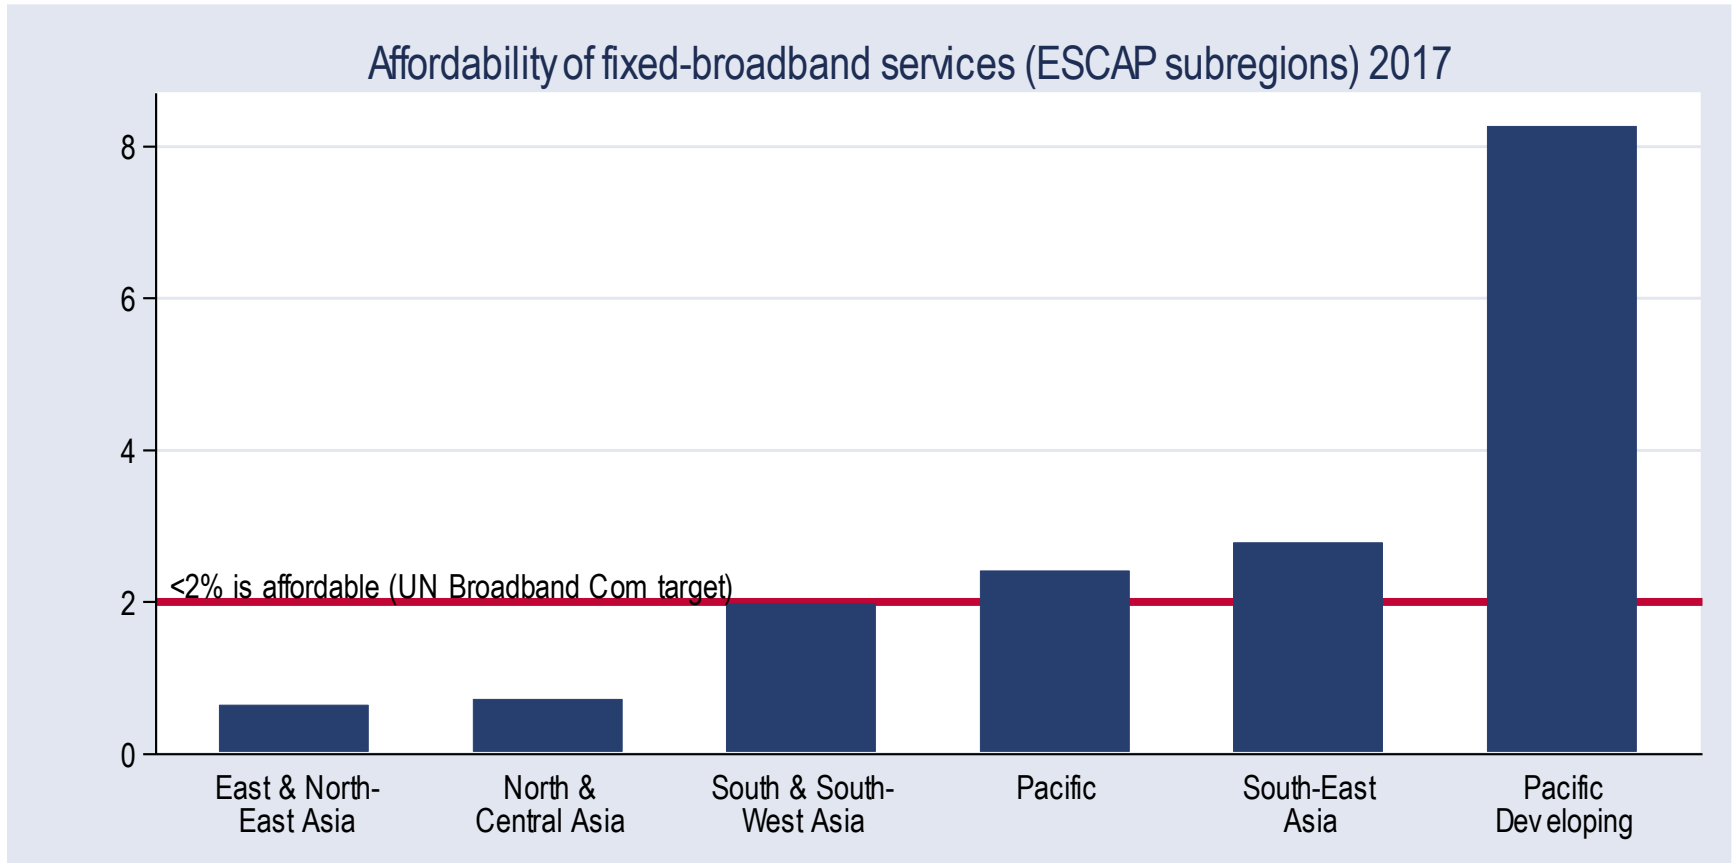

A challenge for Asia-Pacific progress on SDG

Source: Produced by ESCAP based on data from ITU, World Telecommunications/ICT Indicators database, December 2018 (accessed 25 Feb 2019)

IMPROVING REGIONAL BROADBAND CONNECTIVITY THROUGH THE
ASIA-PACIFIC INFORMATION SUPERHIGHWAY