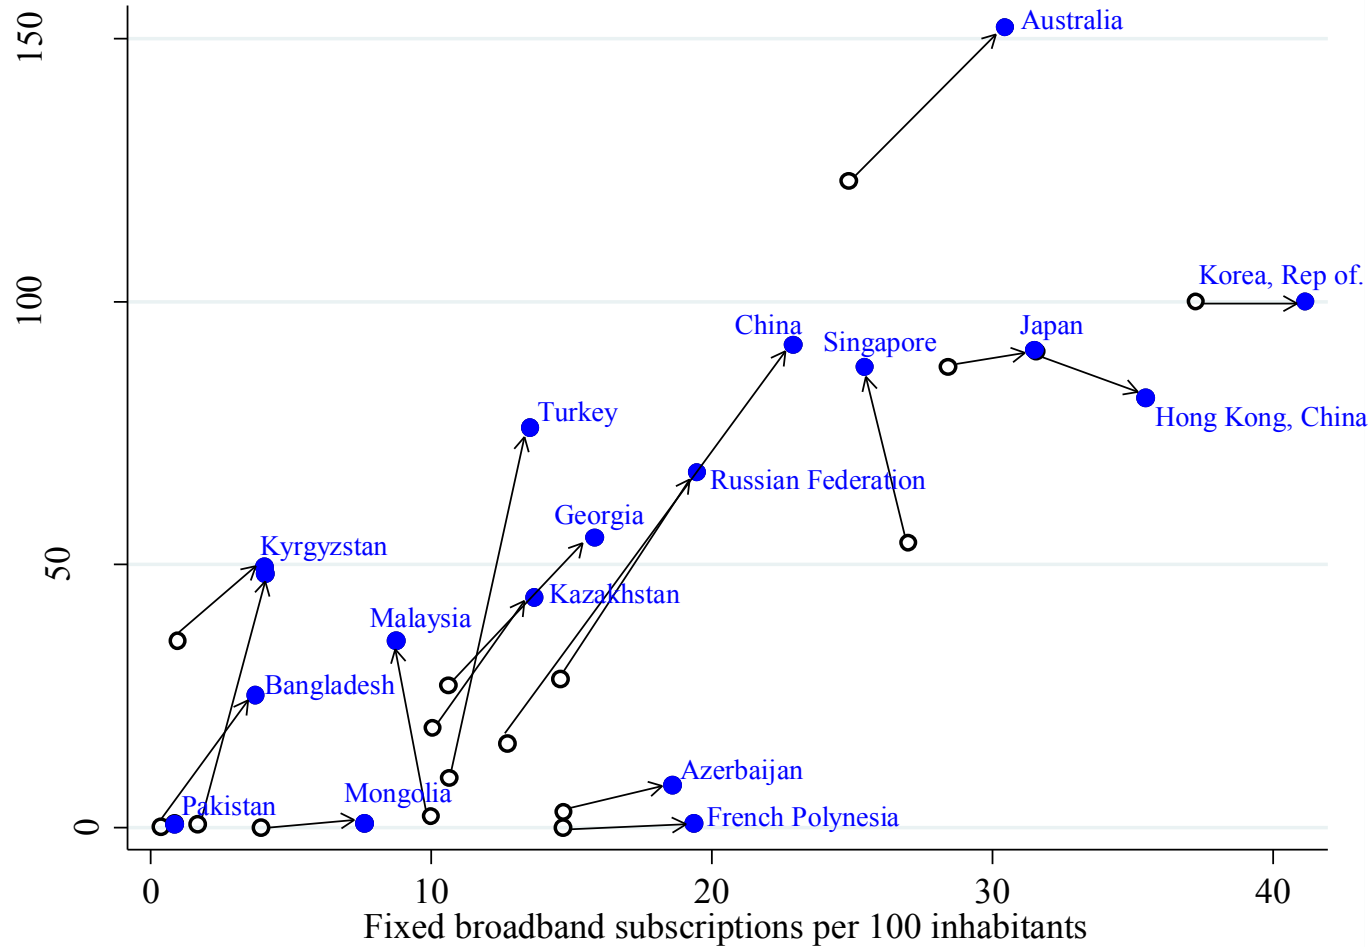

Progress made between 2012 and 2016

Source: Produced by ESCAP, based on data sourced from ITU World Telecommunications/ICT Indicators Database (accessed July 2017).

IMPROVING REGIONAL BROADBAND CONNECTIVITY THROUGH THE
ASIA-PACIFIC INFORMATION SUPERHIGHWAY