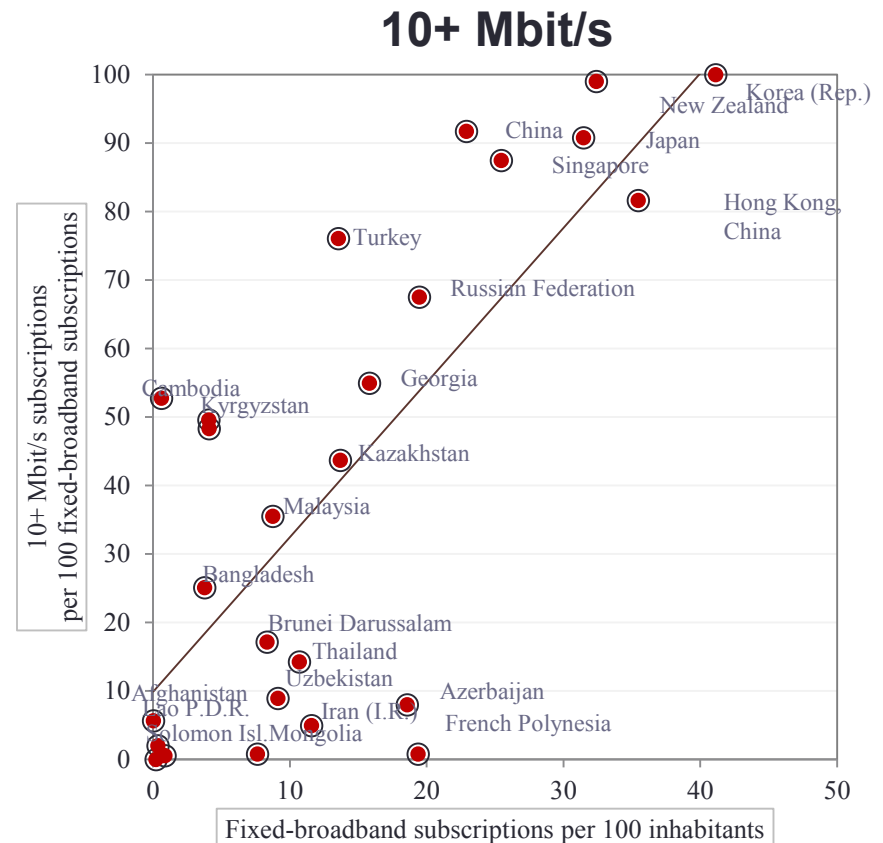

Network quality and fixed-broadband adoption

Source: Produced by ESCAP, based on data sourced from ITU World Telecommunications/ICT Indicators Database (accessed July 2017).