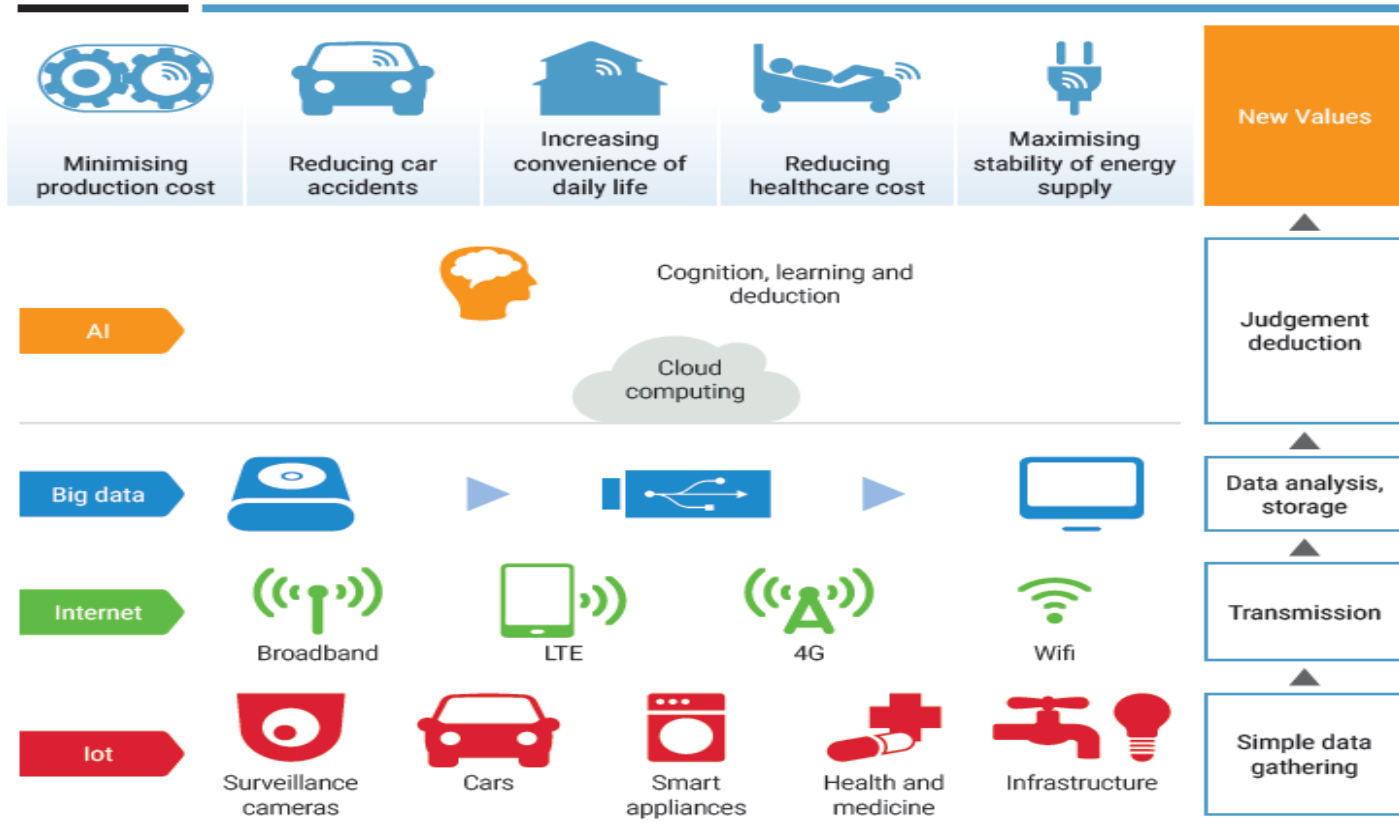

Artificial Intelligence (AI) Landscape

Source: Korean Ministry of Science, ICT and Future Planning, "Mid- to Long-Term Master Plan in Preparation for the Intelligent Information Society: Managing the Fourth Industrial Revolution", undated. Available from <http://www.msip.go.kr/dynamic/file/afieldfile/msse56/1352869/2017/07/20/Master%20Plan%20for%20the%20intelligent%20information%20society.pdf>