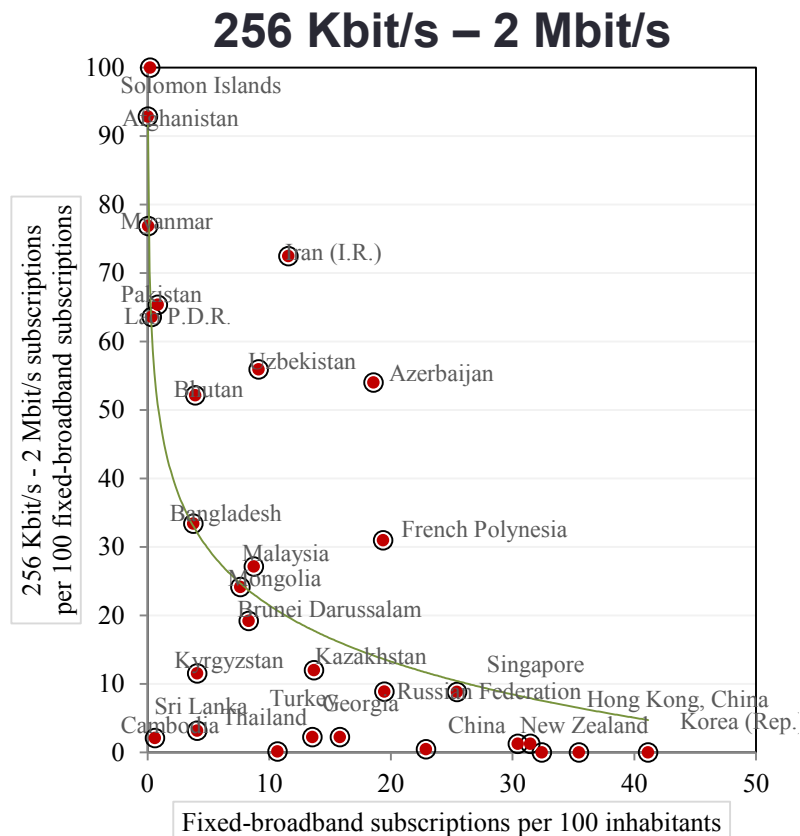

Network quality and fixed-broadband adoption

Source: Produced by ESCAP, based on data sourced from ITU World Telecommunications/ICT Indicators Database (accessed July 2017).