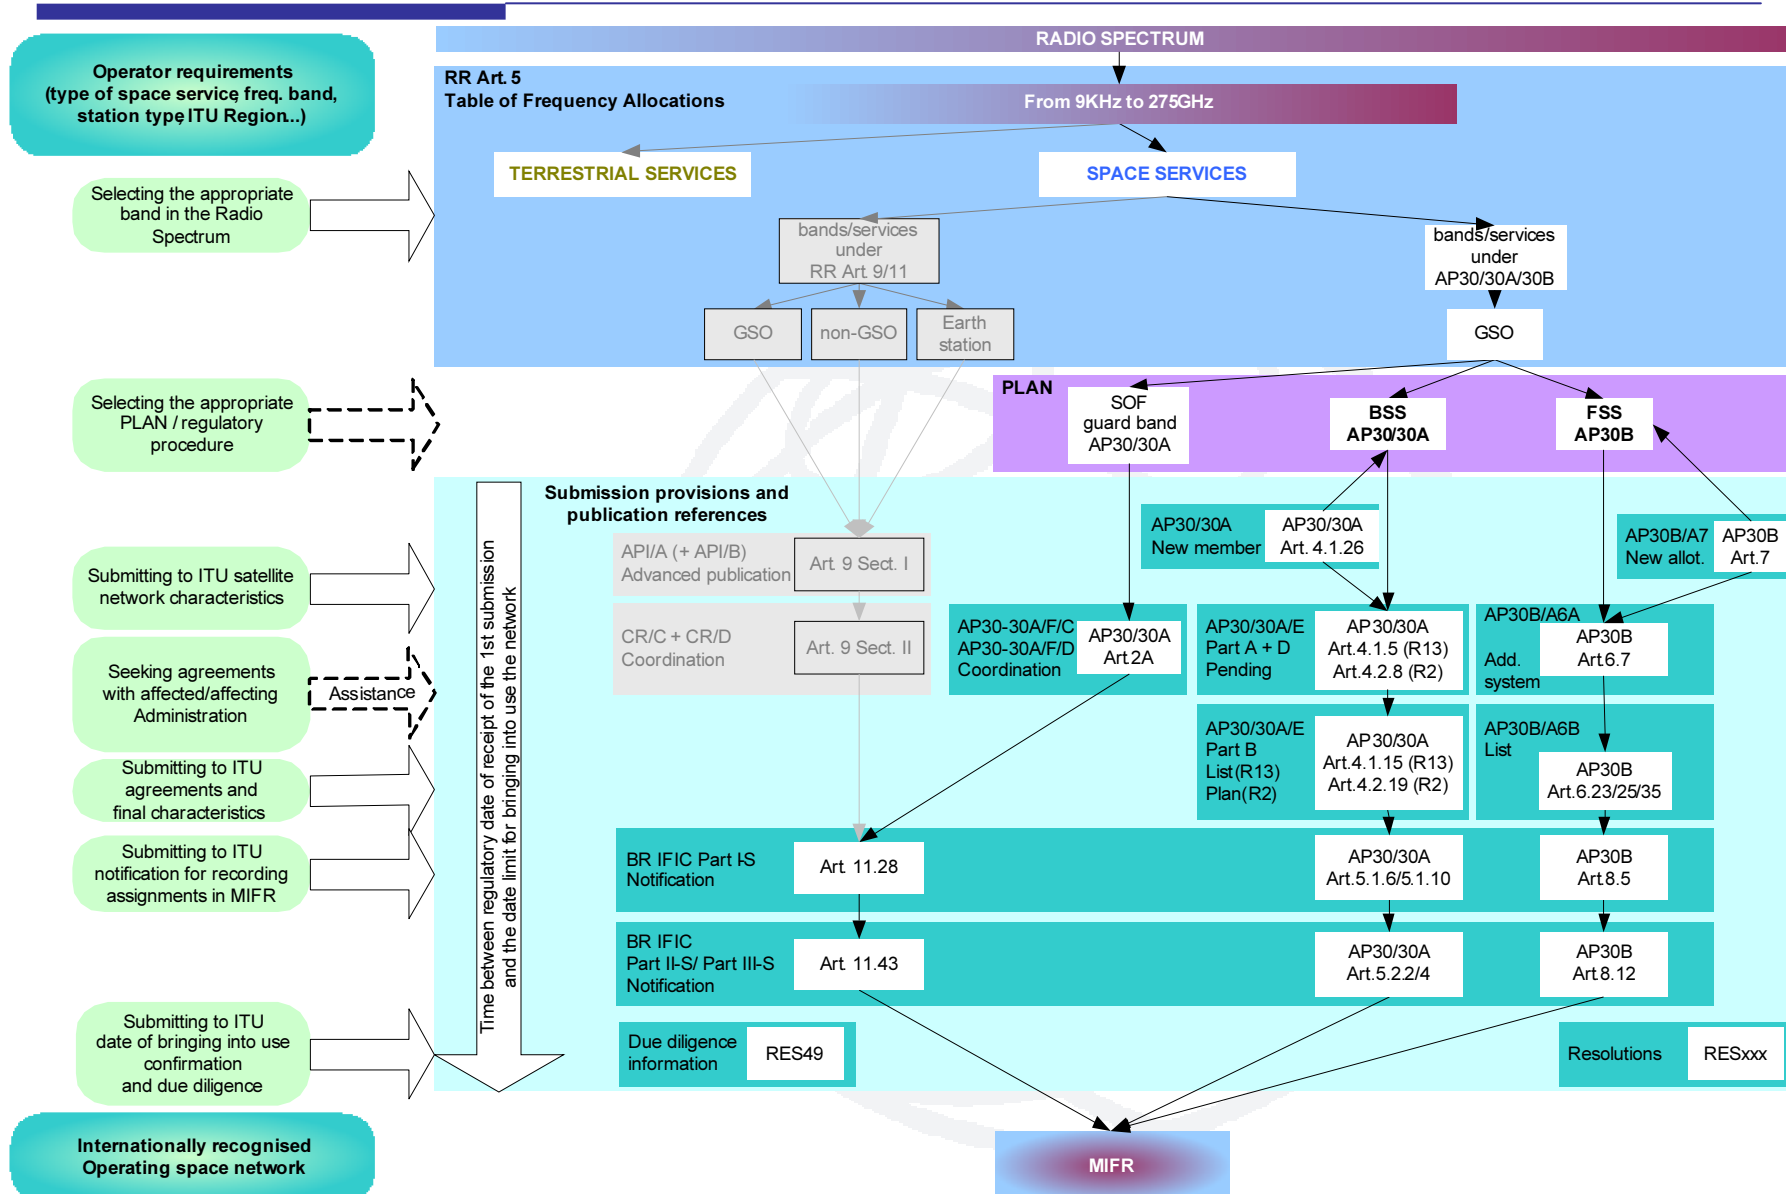

# Workshop on Space Plan services (AP30/30A/30B)

## Today's Program in the morning

Time	Subject	Description
09:00- 09:10	<b>Introduction</b>	
09:10-09:30	<b>AP30/30A regulation</b>	Introduction and regulatory aspect
09:30-10:10	<b>AP30/30A exercise on submission</b>	Exercise on validation of a sample with a correction of few often wrongly submitted parameters using SpaceCap
10:10-10:25	Coffee break	
10:25-10:45	<b>AP30/30A technical examination</b>	Technical examination introduction (list of specific concepts, list of examination...)
10:45-11:15	<b>AP30/30A exercise on SPS_REPORTs</b>	Exercise on viewing results of MSPACE available in BR IFICs
11:15-11:35	<b>AP30B regulation</b>	Introduction and regulatory aspect
11:35-12:05	<b>AP30B exercise on submission</b>	Exercise on validation of a sample with a correction of few often wrongly submitted parameters using SpaceCap
12:05-14:00	<i>Lunch break</i>	

## Today's Program in the afternoon

Time	Subject	Description
12:05-14:00	<i>Lunch break</i>	
14:00-14:30	<b>AP30B exercise on technical examination</b>	Exercise on technical examination (GIBC/ANX3, Art.21,ANX4)
14:30-14:45	<b>AP30B exercise to analyze results of GIBC</b>	Exercise on viewing results available in BR IFICs
14:45-15:00	<b>AP30/30A/30B Comments on Special Sections</b>	Description of all means to find if administrations are identified and to make comments
15:00-15:40	<b>AP30/30A SpaceCom</b>	Exercise to comment on AP30(30A)/E Part A published in a BR IFIC
15:40-15:55	Coffee break	
15:55-16:10	<b>AP30/30A/30B Web and BR IFIC</b>	Getting information in WEB and BR IFIC (SNL, SNS, Space databases, BR IFIC CD-ROM)
16:10-16:25	<b>AP30/30A/30B Exercise on BR IFIC</b>	Exercise: what to do on issue of a BR IFIC?
16:25-16:40	<b>AP30/30A/30B Exercise on RES49</b>	Exercise to create a Res 49 filing with SNS online

# Satellite project: from Radio Spectrum to MIFR