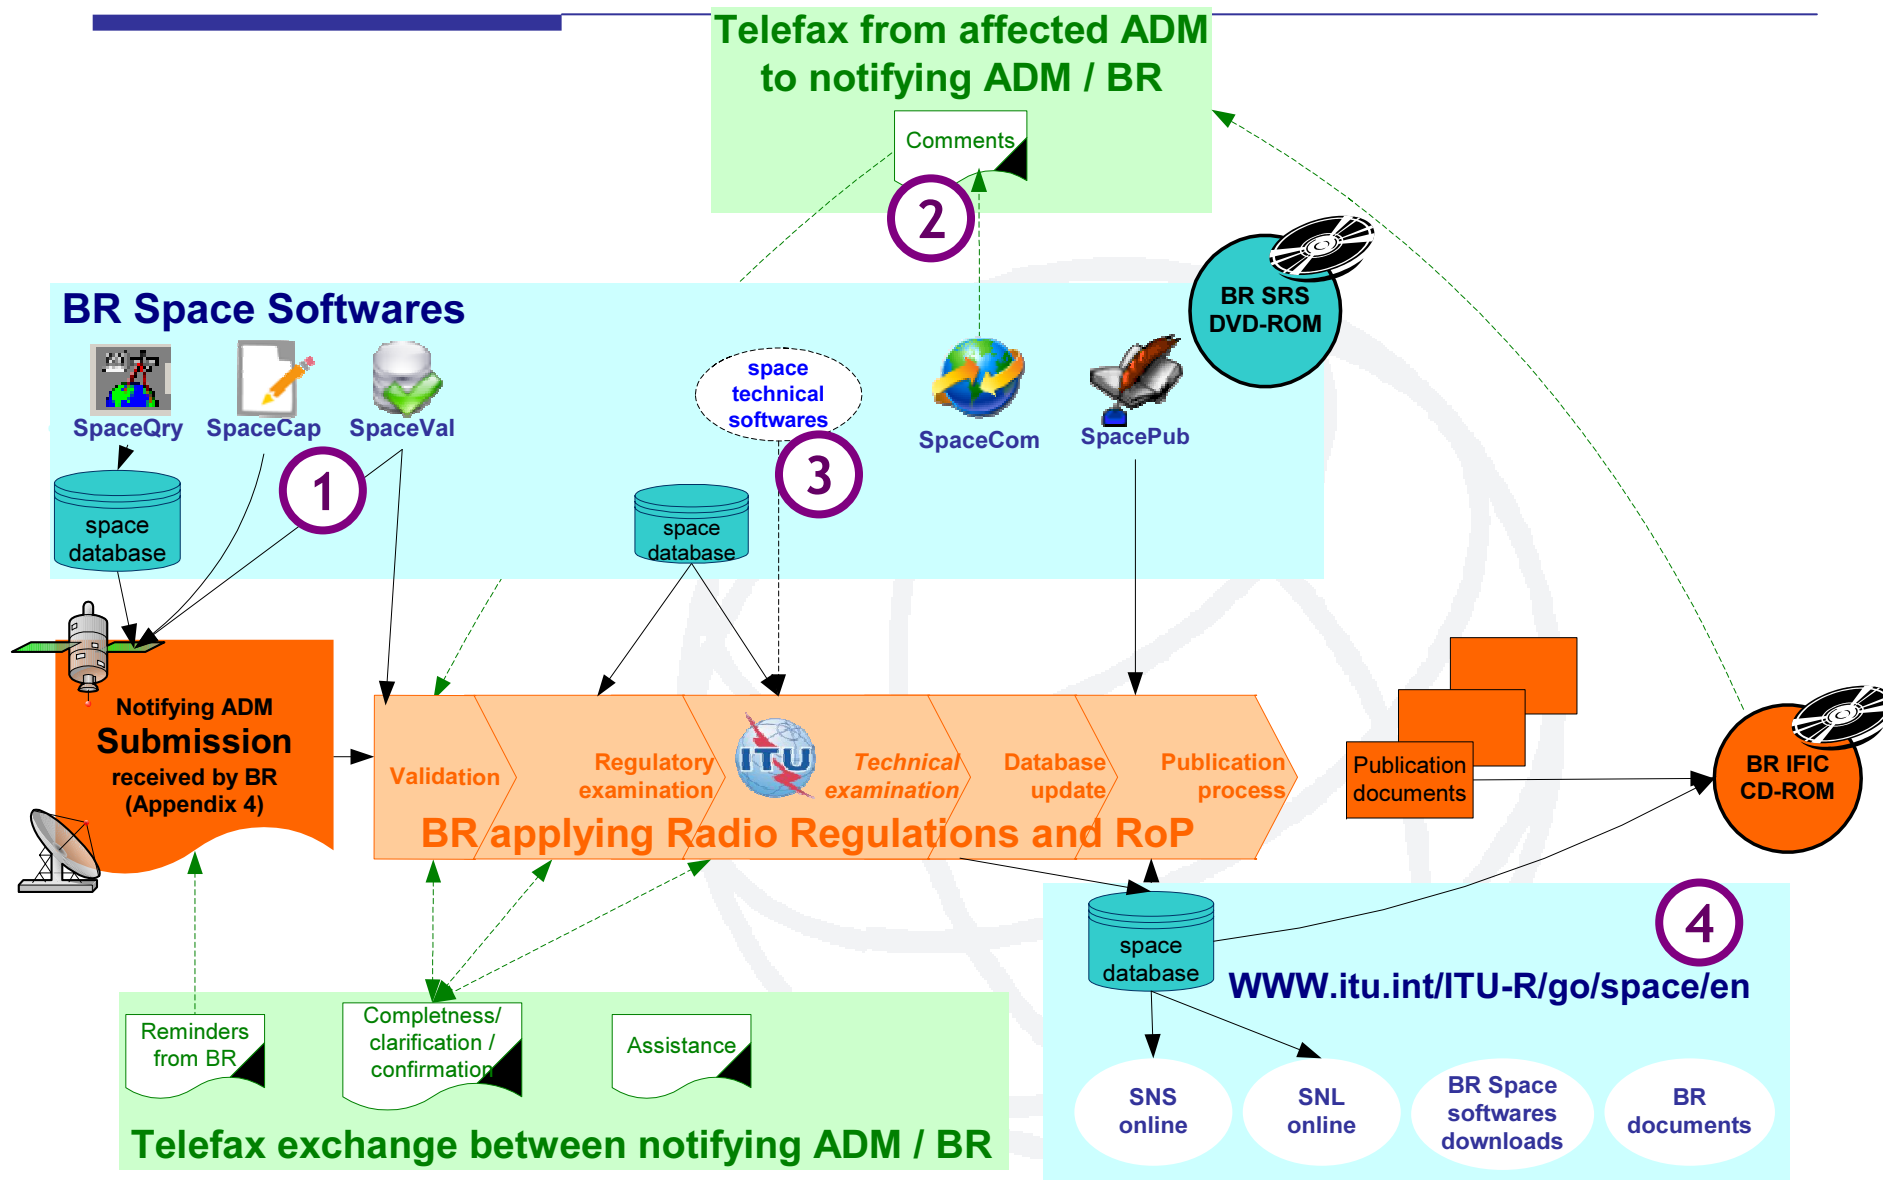

## Today's Program in the morning

Time	Subject	Description
09:00- 09:10	<b>Introduction</b>	
09:10-09:30	<b>AP30/30A regulation</b>	Introduction and regulatory aspect
09:30-10:10	<b>AP30/30A exercise on submission</b>	Exercise on validation of a sample with a correction of few often wrongly submitted parameters using SpaceCap
10:10-10:25	Coffee break	
10:25-10:45	<b>AP30/30A technical examination</b>	Technical examination introduction (list of specific concepts, list of examination...)
10:45-11:15	<b>AP30/30A exercise on SPS_REPORTs</b>	Exercise on viewing results of MSPACE available in BR IFICs
11:15-11:35	<b>AP30B regulation</b>	Introduction and regulatory aspect
11:35-12:05	<b>AP30B exercise on submission</b>	Exercise on validation of a sample with a correction of few often wrongly submitted parameters using SpaceCap
12:05-14:00	<i>Lunch break</i>	

## Today's Program in the afternoon

Time	Subject	Description
12:05-14:00	<i>Lunch break</i>	
14:00-14:30	<b>AP30B exercise on technical examination</b>	Exercise on technical examination (GIBC/ANX3, Art.21,ANX4)
14:30-14:45	<b>AP30B exercise to analyze results of GIBC</b>	Exercise on viewing results available in BR IFICs
14:45-15:00	<b>AP30/30A/30B Comments on Special Sections</b>	Description of all means to find if administrations are identified and to make comments
15:00-15:40	<b>AP30/30A SpaceCom</b>	Exercise to comment on AP30(30A)/E Part A published in a BR IFIC
15:40-15:55	Coffee break	
15:55-16:10	<b>AP30/30A/30B Web and BR IFIC</b>	Getting information in WEB and BR IFIC (SNL, SNS, Space databases, BR IFIC CD-ROM)
16:10-16:25	<b>AP30/30A/30B Exercise on BR IFIC</b>	Exercise: what to do on issue of a BR IFIC?
16:25-16:40	<b>AP30/30A/30B Exercise on RES49</b>	Exercise to create a Res 49 filing with SNS online

# Satellite project: from Radio Spectrum to MIFR

# BR Space Activity: from submission to BR IFIC