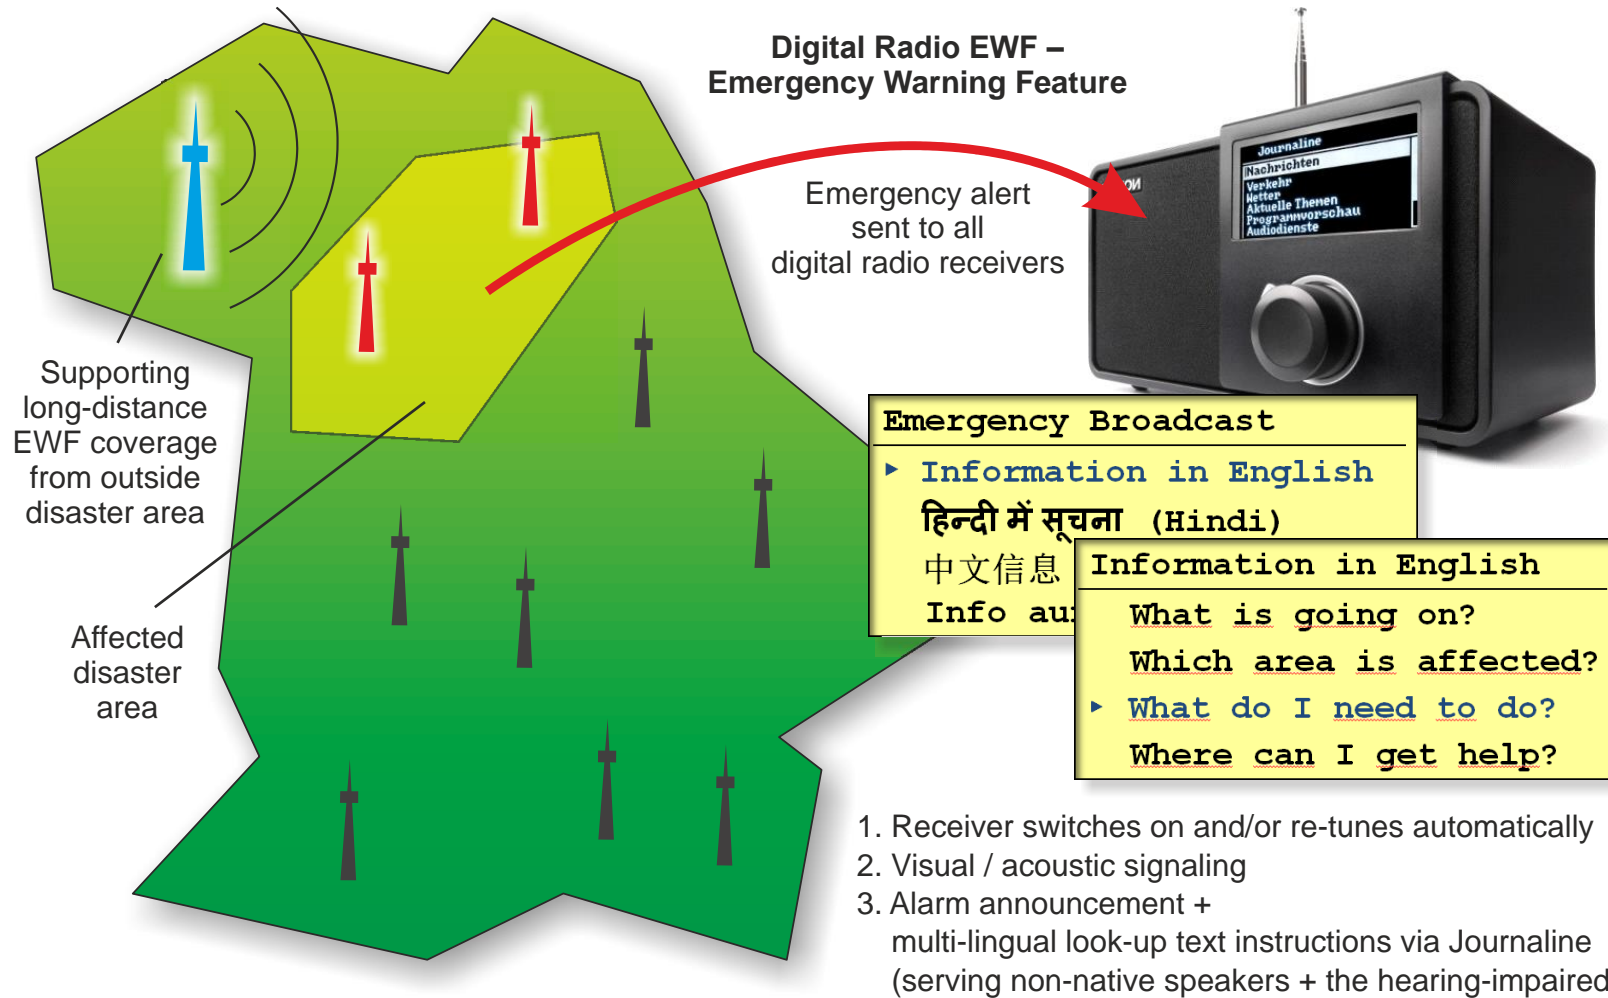

DRM Emergency Warning Functionality – How it works