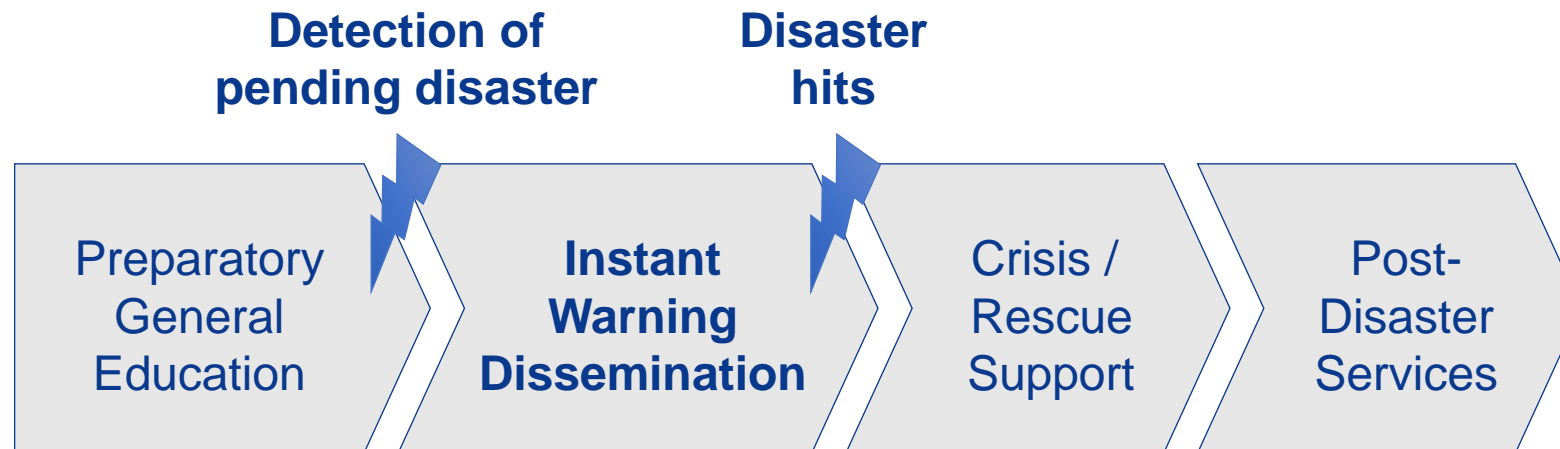

www.drm.org

Radio and Emergencies Warning – An Enduring Partnership

- Broadcast Radio –
part of governmental emergency plans for more than 100 years
→ **Trust in ‘legacy media’** remained stable or even increased since
- DRM Digital Radio Benefits in times of crisis:
 - Serves **all coverage needs** from local to international (FM / AM)
 - Closed broadcast infrastructure – **reliable information source**
 - **Robust tx infrastructure** (e.g. backup power), can serve affected areas from outside
 - **Ubiquitously and freely available** to listeners any time & everywhere

DRM Emergency Warning Functionality (EWF)

DRM Applications in Focus: Emergency Warning Functionality (EWF)

DRM EWF enables an essential service:
reaches the affected people **reliably**, with automatic **rx wake-up/retune**,
enables detailed **multi-lingual text infos / instructions**

DRM Digital Radio for Emergency Warnings – Disaster Stages

Digital Radio provides essential services in all these stages, as it:

- a) **reaches the affected people reliably**
- b) enables detailed **multi-lingual text infos**