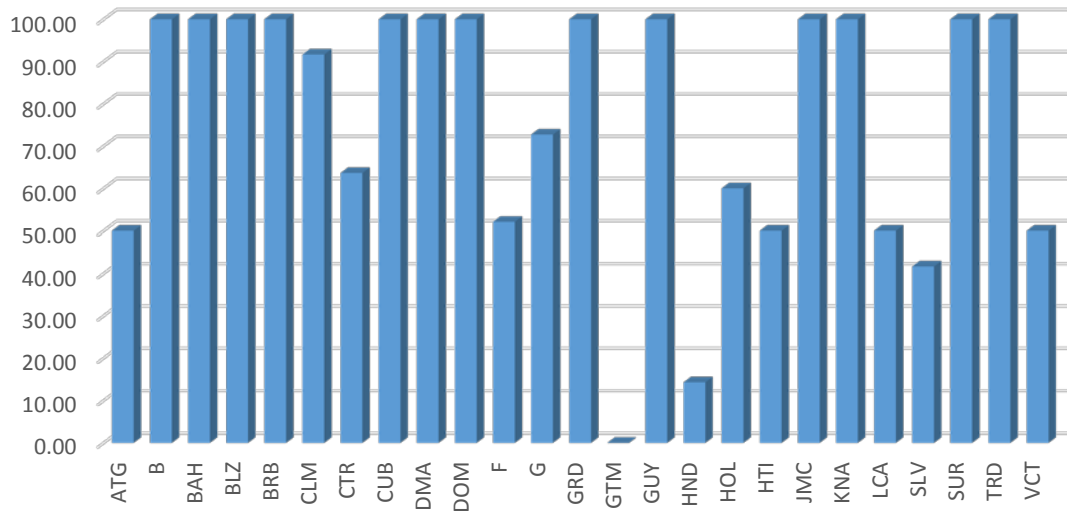

**Iteration 25- Percentage of assignable channels (1.25dB margin), ignoring self-interference and interference to the wanted requirement**

**Iteration 25- Percentage of assignable channels (4dB margin), ignoring self-interference and interference to the wanted requirement**