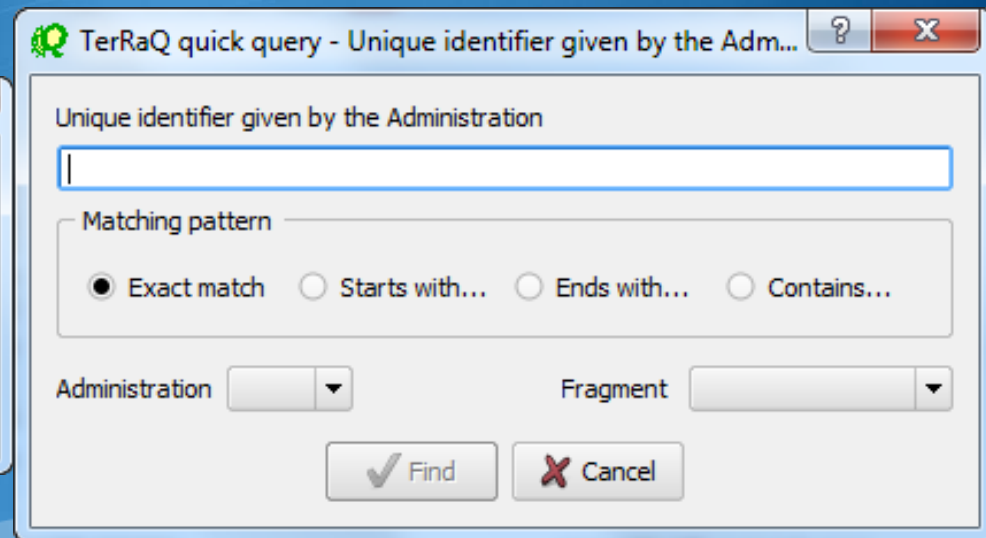

# Quick Queries (2/3)

- Identifier assigned by the BR

This query only focuses on the assignments with specific value(s) of the identifier assigned by the BR.

# Quick Queries (3/3)

- Unique identifier given by the Administration

This query only focuses on assignments with specific value(s) of the unique identifier given by the Administration, either overall or within one of the Fragments of the BR IFIC.