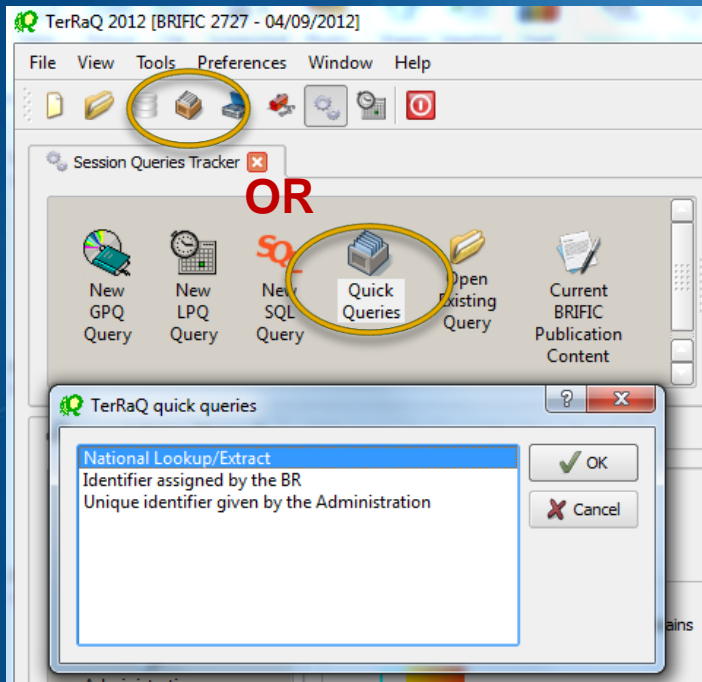

Quick Queries (1/3)

- National Lookup/Extract

This query might be used to retrieve all (or to filter by frequency) pending notices and/or assignments recorded in the MIFR on behalf of a specific Administration (in all fragments of the Radio Regulations or in a specific one).