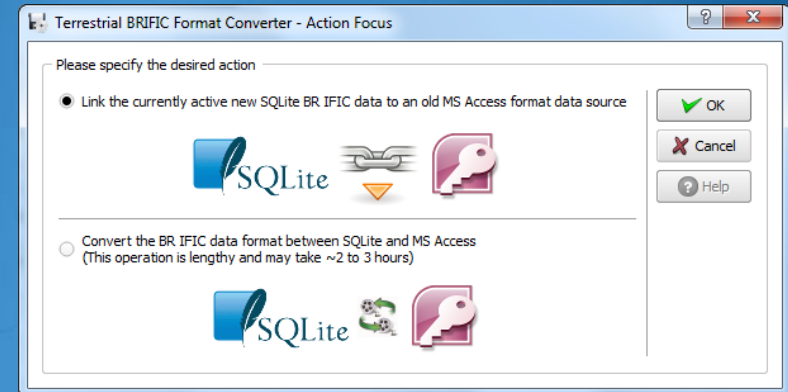

Terrestrial BR IFIC Format Converter

In order to enable existing third-party software tools to access the data in the BR IFIC database (i.e. without the need to modify existing software to work with SQLite databases), a format converter is also provided.

This application is able to provide a quick Microsoft Access “bridge” to access the data stored in SQLite format.