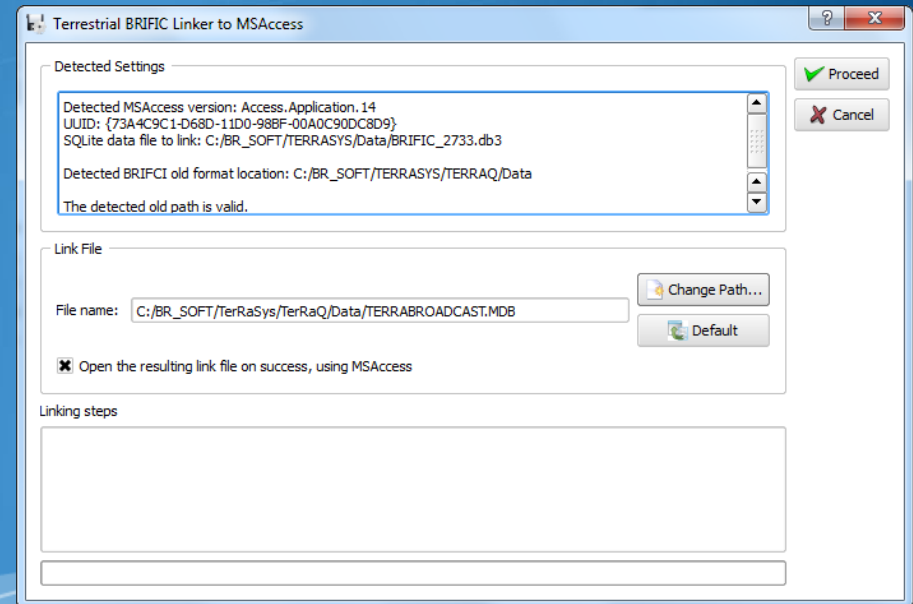

Terrestrial BR IFIC Format Converter

In order to enable existing third-party software tools to access the data in the BR IFIC database (i.e. without the need to modify existing software to work with SQLite databases), a format converter is also provided.

This application is able to provide a quick Microsoft Access “bridge” to access the data stored in SQLite format.