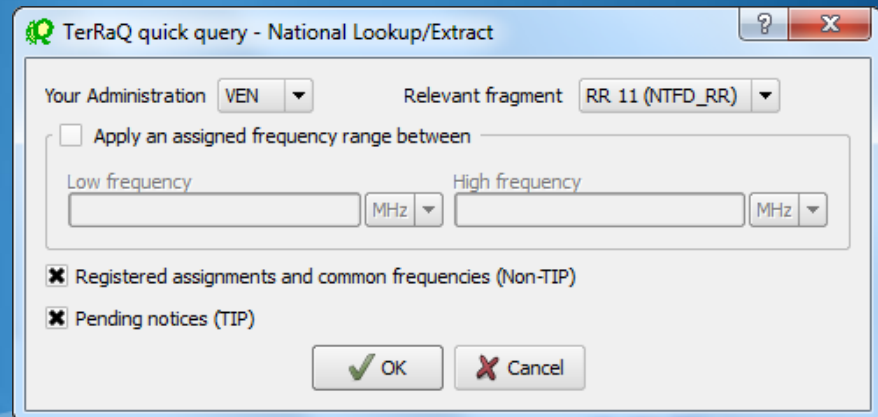

Quick Queries (1/3)

- National Lookup/Extract

This query might be used to retrieve all (or to filter by frequency) pending notices and/or assignments recorded in the MIFR on behalf of a specific Administration (in all fragments of the Radio Regulations or in a specific one).