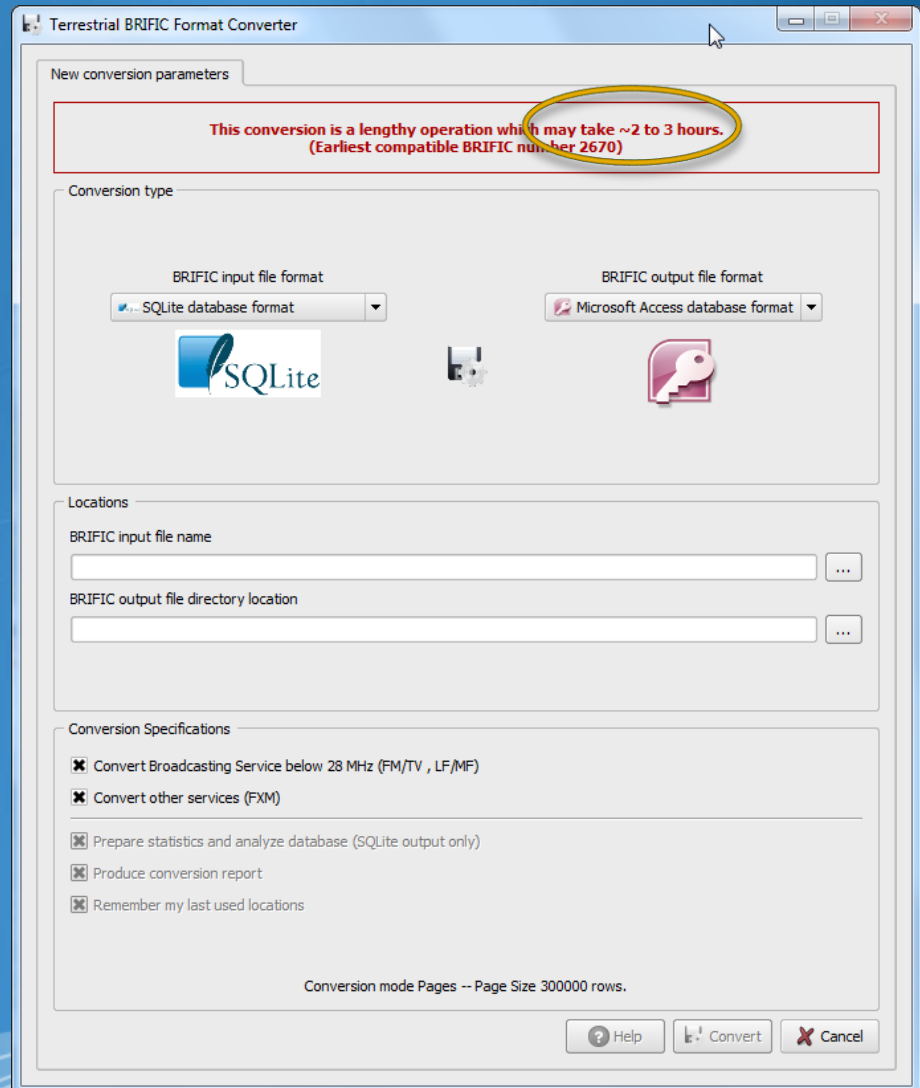

Terrestrial BR IFIC Format Converter

It is also possible to convert the entire database from SQLite format to Microsoft Access format or vice versa.

This conversion is a very lengthy process and should be used as a last option.