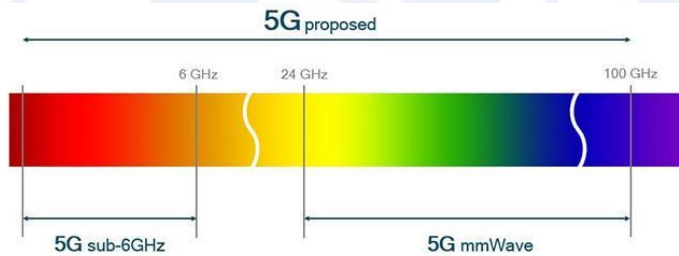

Progress, Challenges, Opportunities

1 Technology

2 Spectrum

3 Applications