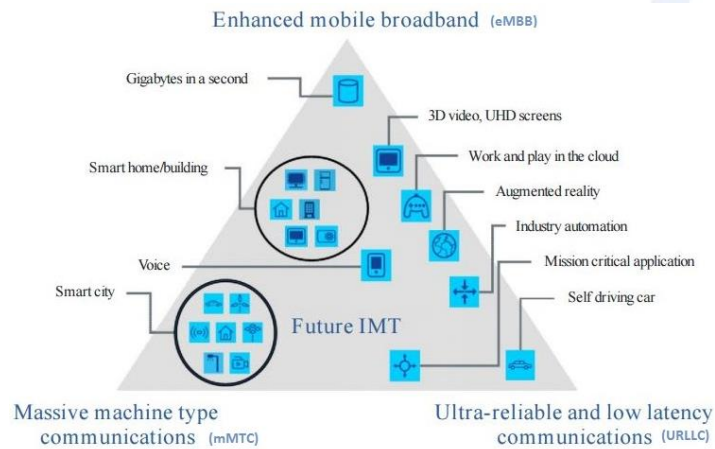

Progress, Challenges, Opportunities

1 Technology