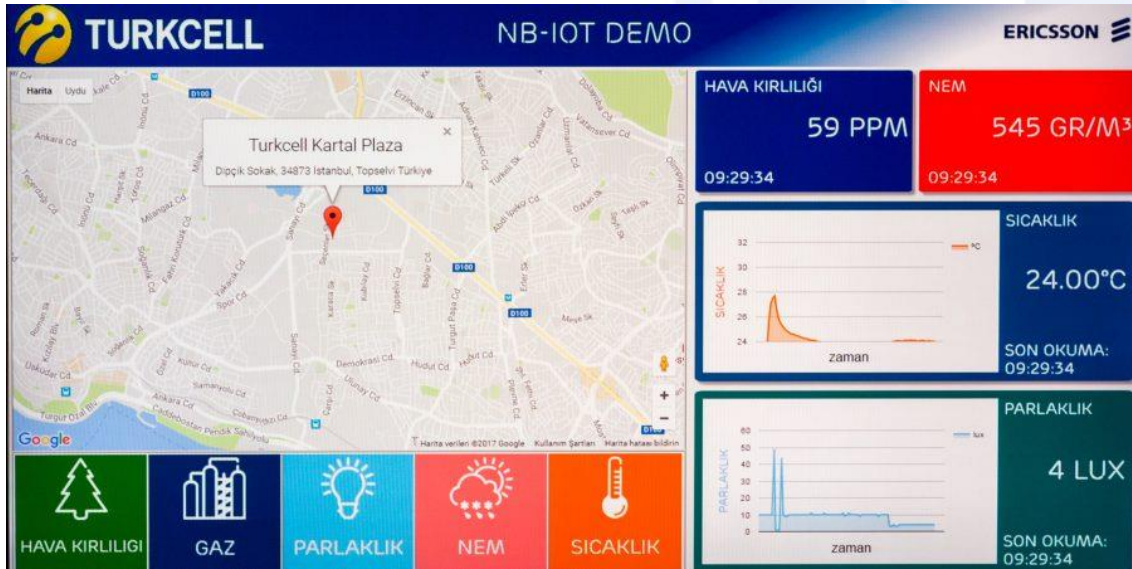

- ✓ Sub 6 GHz
- ✓ Mm-waves

New Radio

- ✓ NSA
- ✓ SA

Towards 5G: Gigabit Speeds

3-CA IN ALL CITIES

ALL NETWORK 4x4

64 QAM / 256 QAM

TURKCELL 4.5G network supports 1 Gbps speeds

Towards 5G: NB-IoT

FIRST LIVE USE CASE @ TURKEY

Smart City Solution

Air Pollution, Humidity, Temperature, Brightness

Utility Solution

Smart Parking, Smart Water Meeting

Towards 5G: Massive MIMO

- TDD (2.6 GHz B38) in Ankara
- FDD (1.8 GHz B3) in Antalya
 - 6x more efficient
- **First 5G field demo in Turkey and in the Region**