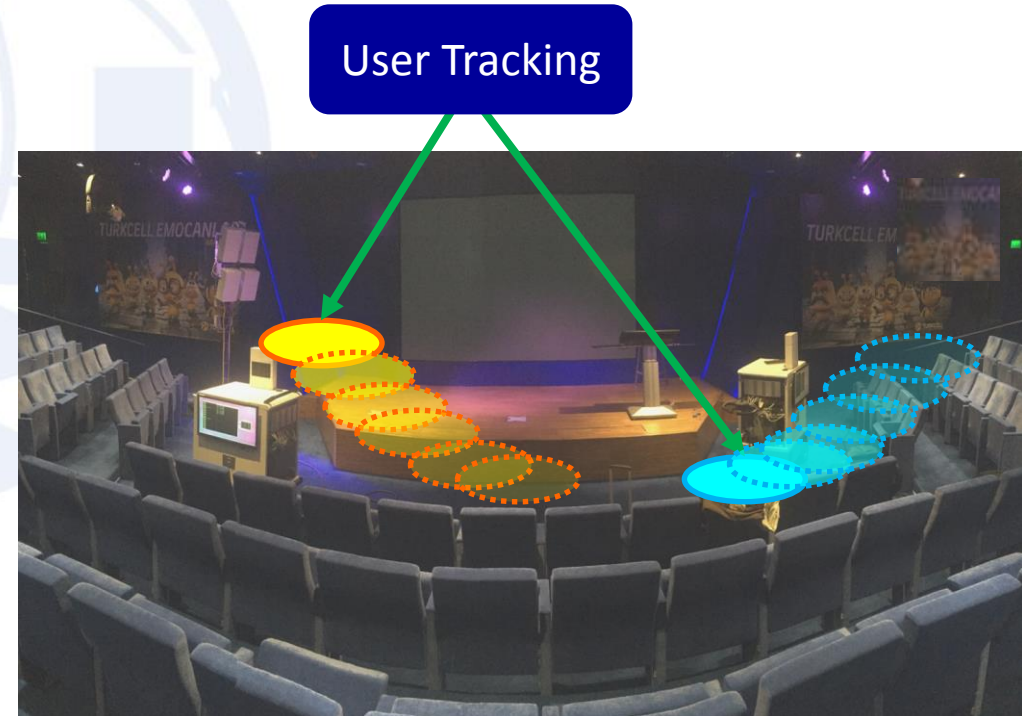

Towards 5G: eMBB

24.7 Gbps FIRST 5G DEMO IN TURKEY

@15 GHz with 800 MHz bandwidth