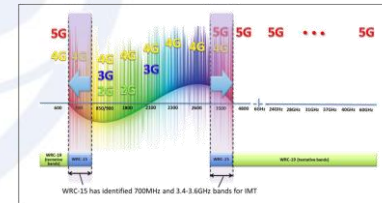

Turkcell Network & Services

- 51K sites
- 99,8% coverage
- 1Gbps DL speeds, VoLTE support
- 38.000 km fiber
- TURKCELL fiber backhaul in all cities
- 3M houses with fiber access up to 1 Gpbs

Steps From 4.5G to 5G

Gigabit speed with
4.5G

1 Gbps

375 Mbps

Towards 5G: LTE-A
PRO

- ✓ NB-IoT
- ✓ Cat-M1

Spectral
Efficiency

- ✓ Massive MIMO
- ✓ Adaptive Beamforming

New
Spectrums

- ✓ Sub 6 GHz
- ✓ Mm-waves

New Radio

- ✓ NSA
- ✓ SA

Towards 5G: Gigabit Speeds

3-CA IN ALL CITIES

ALL NETWORK 4x4

64 QAM / 256 QAM

TURKCELL 4.5G network supports 1 Gbps speeds