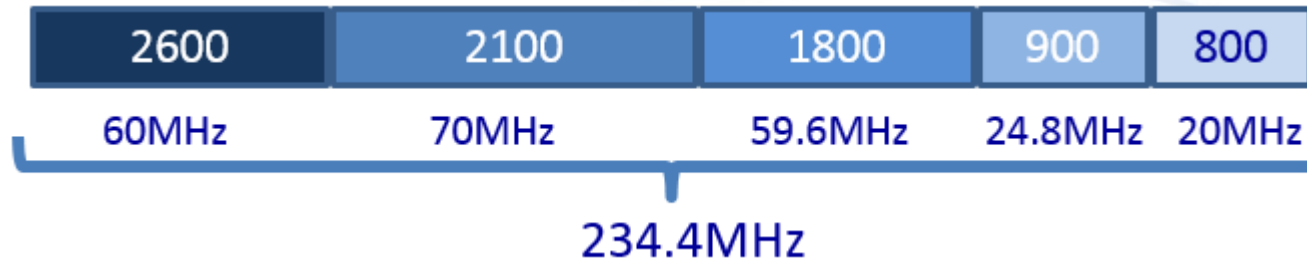

Gigabit speed with
4.5G

1 Gbps

375 Mbps

Towards 5G: LTE-A
PRO

- ✓ NB-IoT
- ✓ Cat-M1

Spectral
Efficiency

- ✓ Massive MIMO
- ✓ Adaptive Beamforming

New
Spectrums

- ✓ Sub 6 GHz
- ✓ Mm-waves

New Radio

- ✓ NSA
- ✓ SA

Towards 5G: Gigabit Speeds

3-CA IN ALL CITIES

ALL NETWORK 4x4

64 QAM / 256 QAM

TURKCELL 4.5G network supports 1 Gbps speeds