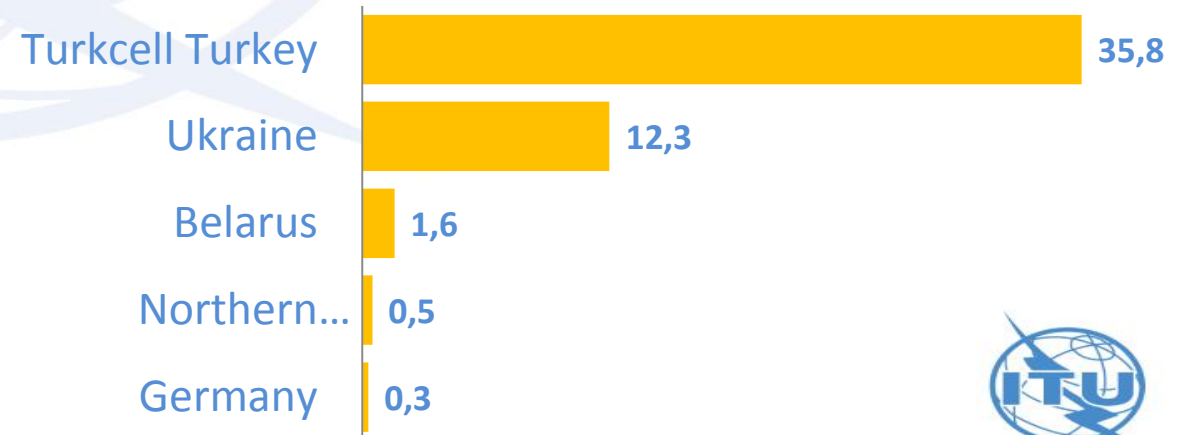

PAVING THE WAY FROM 4.5G TO 5G

Salih Ergut, PhD

TURKCELL

Turkcell: Leading Mobile Operator in the Region

- CONVERGED COMMUNICATION AND DIGITAL SERVICES PLAYER
- 9 COUNTRIES including FinTur Companies
- 50.4M TURKCELL GROUP SUBSCRIBERS
- 2M MILLION FIXED SUBSCRIBERS
- LISTED ON NYSE & BORSA ISTANBUL WITH A \$7.3B MARKET CAP¹

TKC
LISTED
NYSE

SUBSCRIBER BREAKDOWN (M, Q1-17)

¹As of 26.05.2017

²Turkcell Europe GmbH operating in Germany changed the business model to a “marketing partnership”. Turkcell Europe operations transferred to Deutsche Telekom’s subsidiary as of January 15, 2015. Subscribers are still included in Turkcell Group Subscriber figure