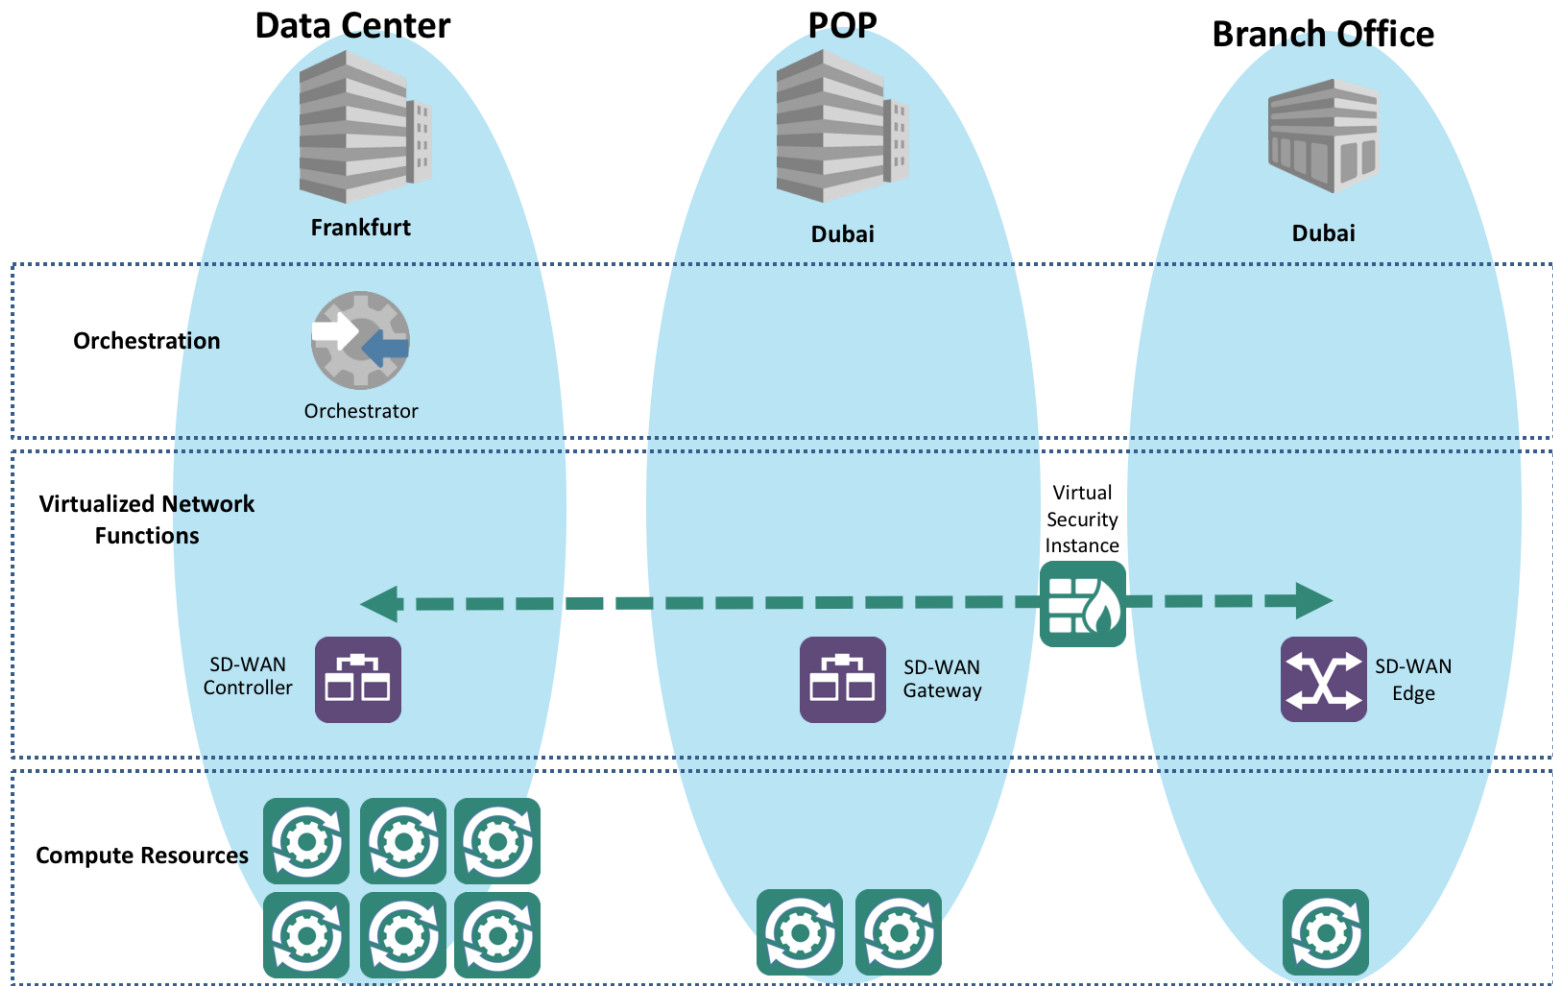

Example: MEF 3.0 SECaaS