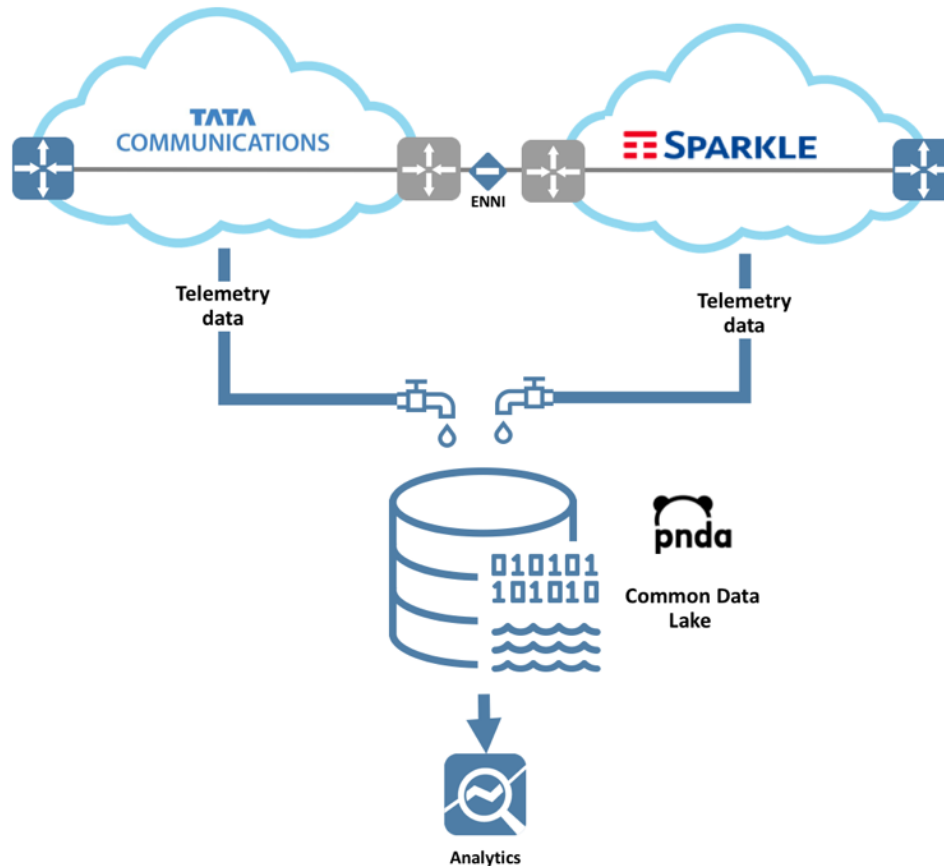

# MEF 3.0 and LSO

- MEF LSO CAPABILITIES**
- Fulfillment
  - Performance
  - Control
  - Assurance
  - Usage
  - Analytics
  - Security
  - Policy

EMS: Element Management System    PNF: Physical Network Function    SOF: Service Orchestration Function

# Example: MEF 3.0 Fulfilment & Activation

# Example: MEF 3.0 SECaaS

# Example: MEF 3.0 Service Telemetry