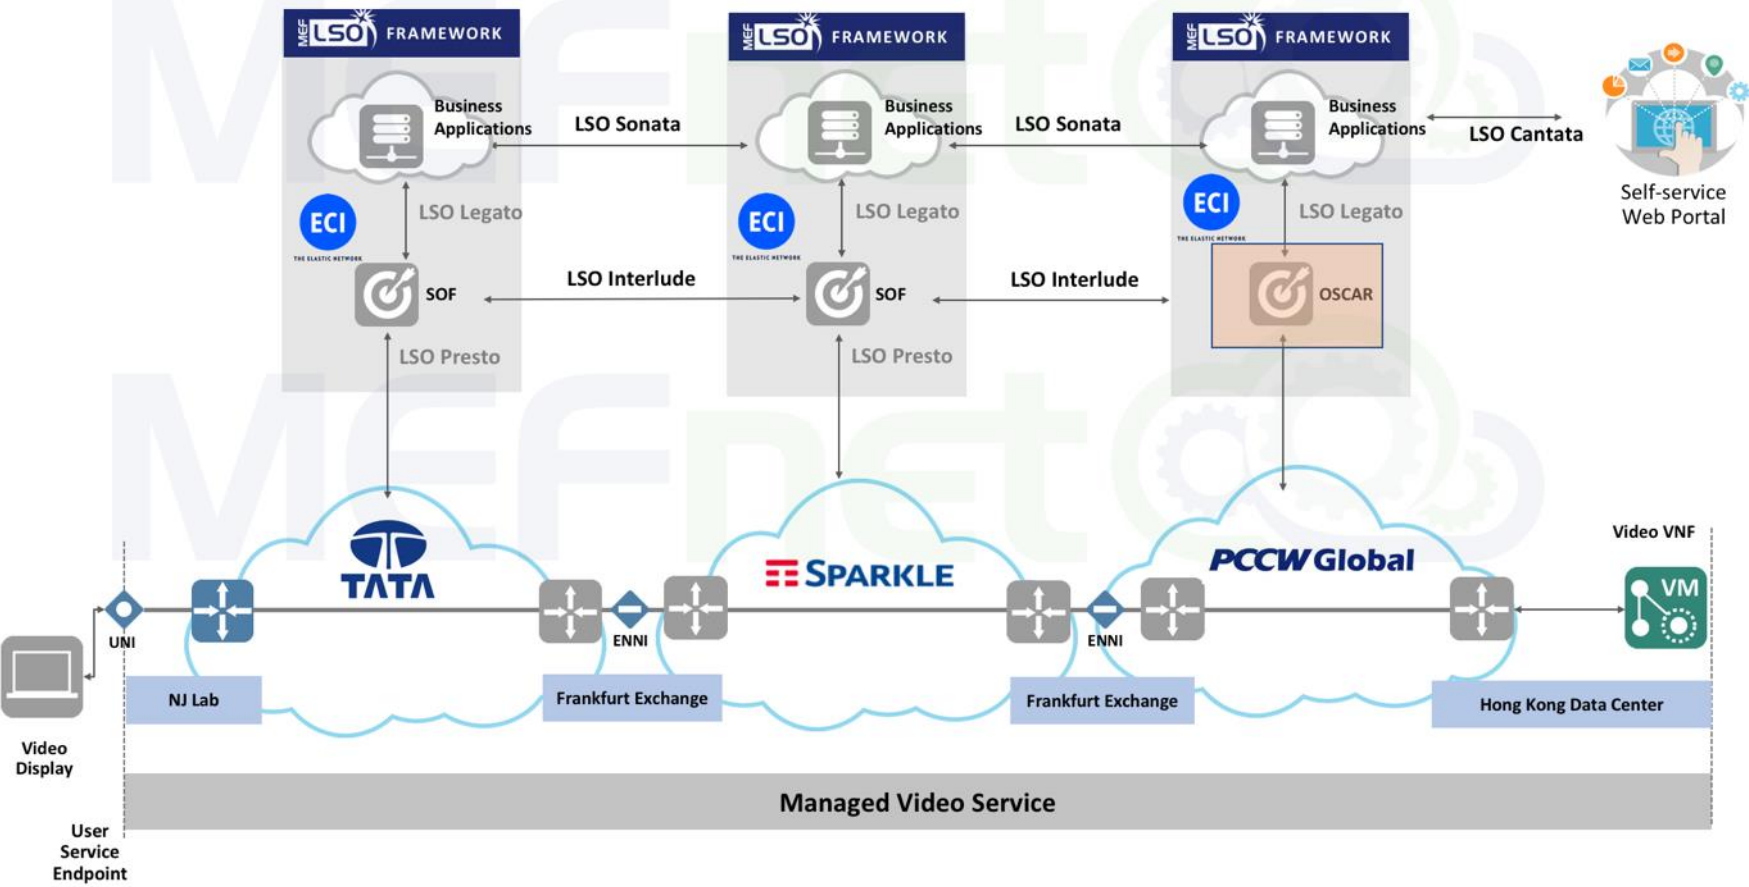

# MEF 3.0 and LSO

- MEF LSO CAPABILITIES**
- Fulfillment
  - Performance
  - Control
  - Assurance
  - Usage
  - Analytics
  - Security
  - Policy

EMS: Element Management System    PNF: Physical Network Function    SOF: Service Orchestration Function

# Example: MEF 3.0 Fulfilment & Activation

# Example: MEF 3.0 SECaaS

# Example: MEF 3.0 Service Telemetry