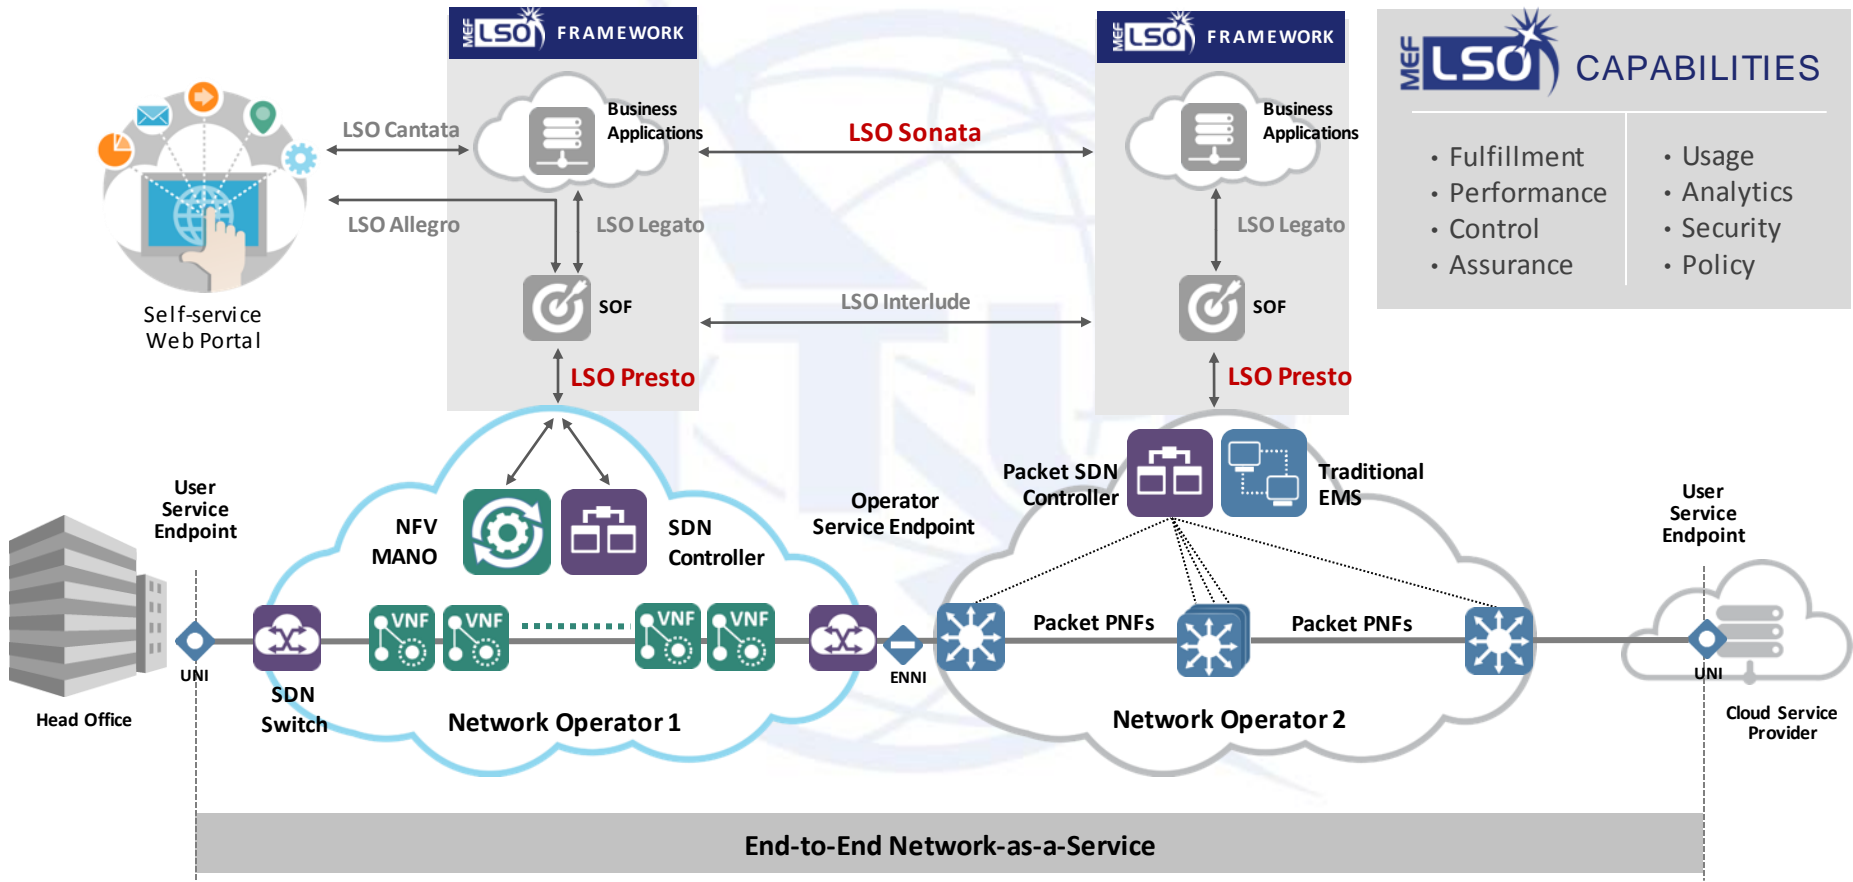

**Service Orchestration of  
Complex Networks and  
Virtualized Services**

*MEF's standards and implementation activities*

# Introducing MEF 3.0 Services Framework

# MEF 3.0 and LSO

- MEF LSO CAPABILITIES**
- Fulfillment
  - Performance
  - Control
  - Assurance
  - Usage
  - Analytics
  - Security
  - Policy

EMS: Element Management System    PNF: Physical Network Function    SOF: Service Orchestration Function

# Example: MEF 3.0 Service Telemetry