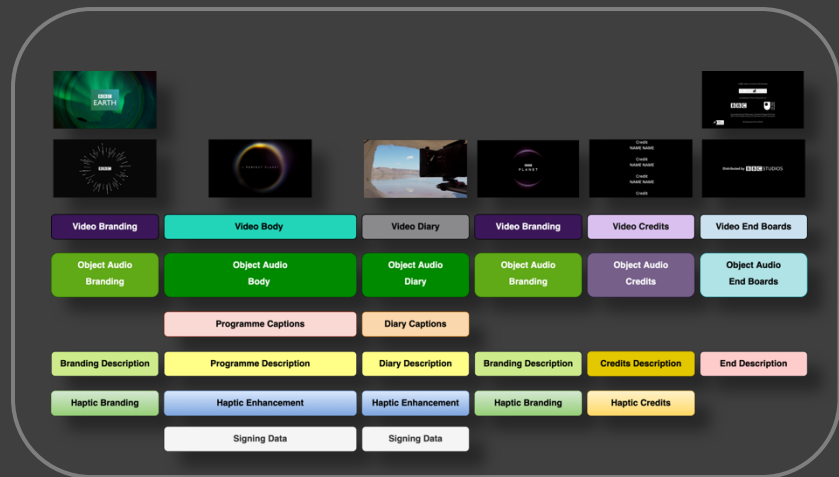

COMMON USER PROFILE