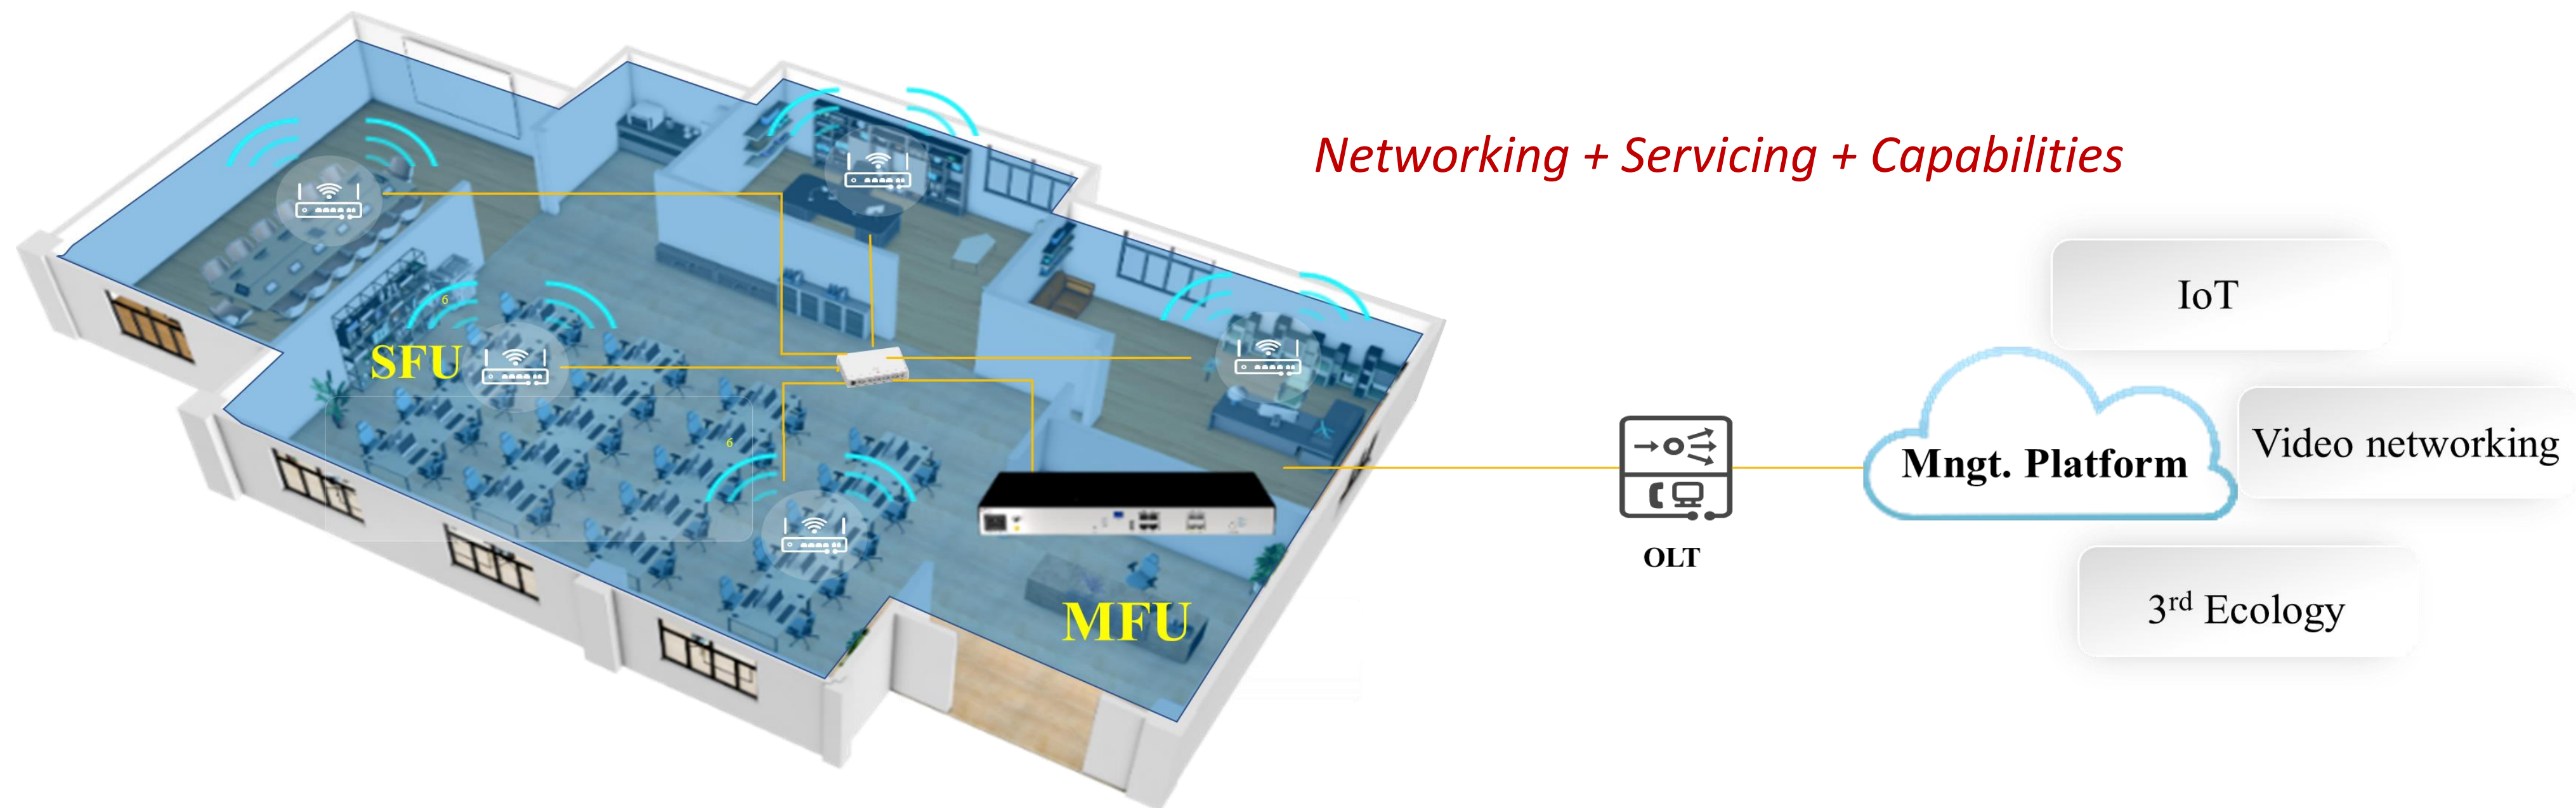

FTTR Technology Exploration and practice in Business Scenarios

China Telecom Research Institute

Qizheng Li

10 July 2024

FTTR technology - bridge the “Golden 10 metres” for business

FTTR extends the **fibre connections into every ROOM**, ensuring an indoor high-quality wired and wireless networking.

Providing customers with “**all-in-one**” high-quality fibre-based services

- Full-scene, standardised integrated solution
- Expanding “one wire” to “one network”
- Integrating AI, security and other capabilities

Campus Dormitory

- ✓ Extreme Concurrent
- ✓ Ultra-wide coverage
- ✓ Management

Hotel

- ✓ Concurrent
- ✓ Seamless roaming
- ✓ Camera monitoring
- ✓ Flow statistics

... ..

Requirements

- **High concurrent**, seamless **roaming** experience, stability, and smooth Internet access during peak hours
- Network **security** (automatically block malicious websites, prevent external attack like trojans and worms)
- Beautiful cabling deployment, wired & wireless integration

- **High concurrent**, ultra wide coverage with video surveillance, stability
- Staff/Guest network isolation
- Seamless **roaming** between guest and public area
- Networking upgrade friendly, remote power supply
- Remote authentication access