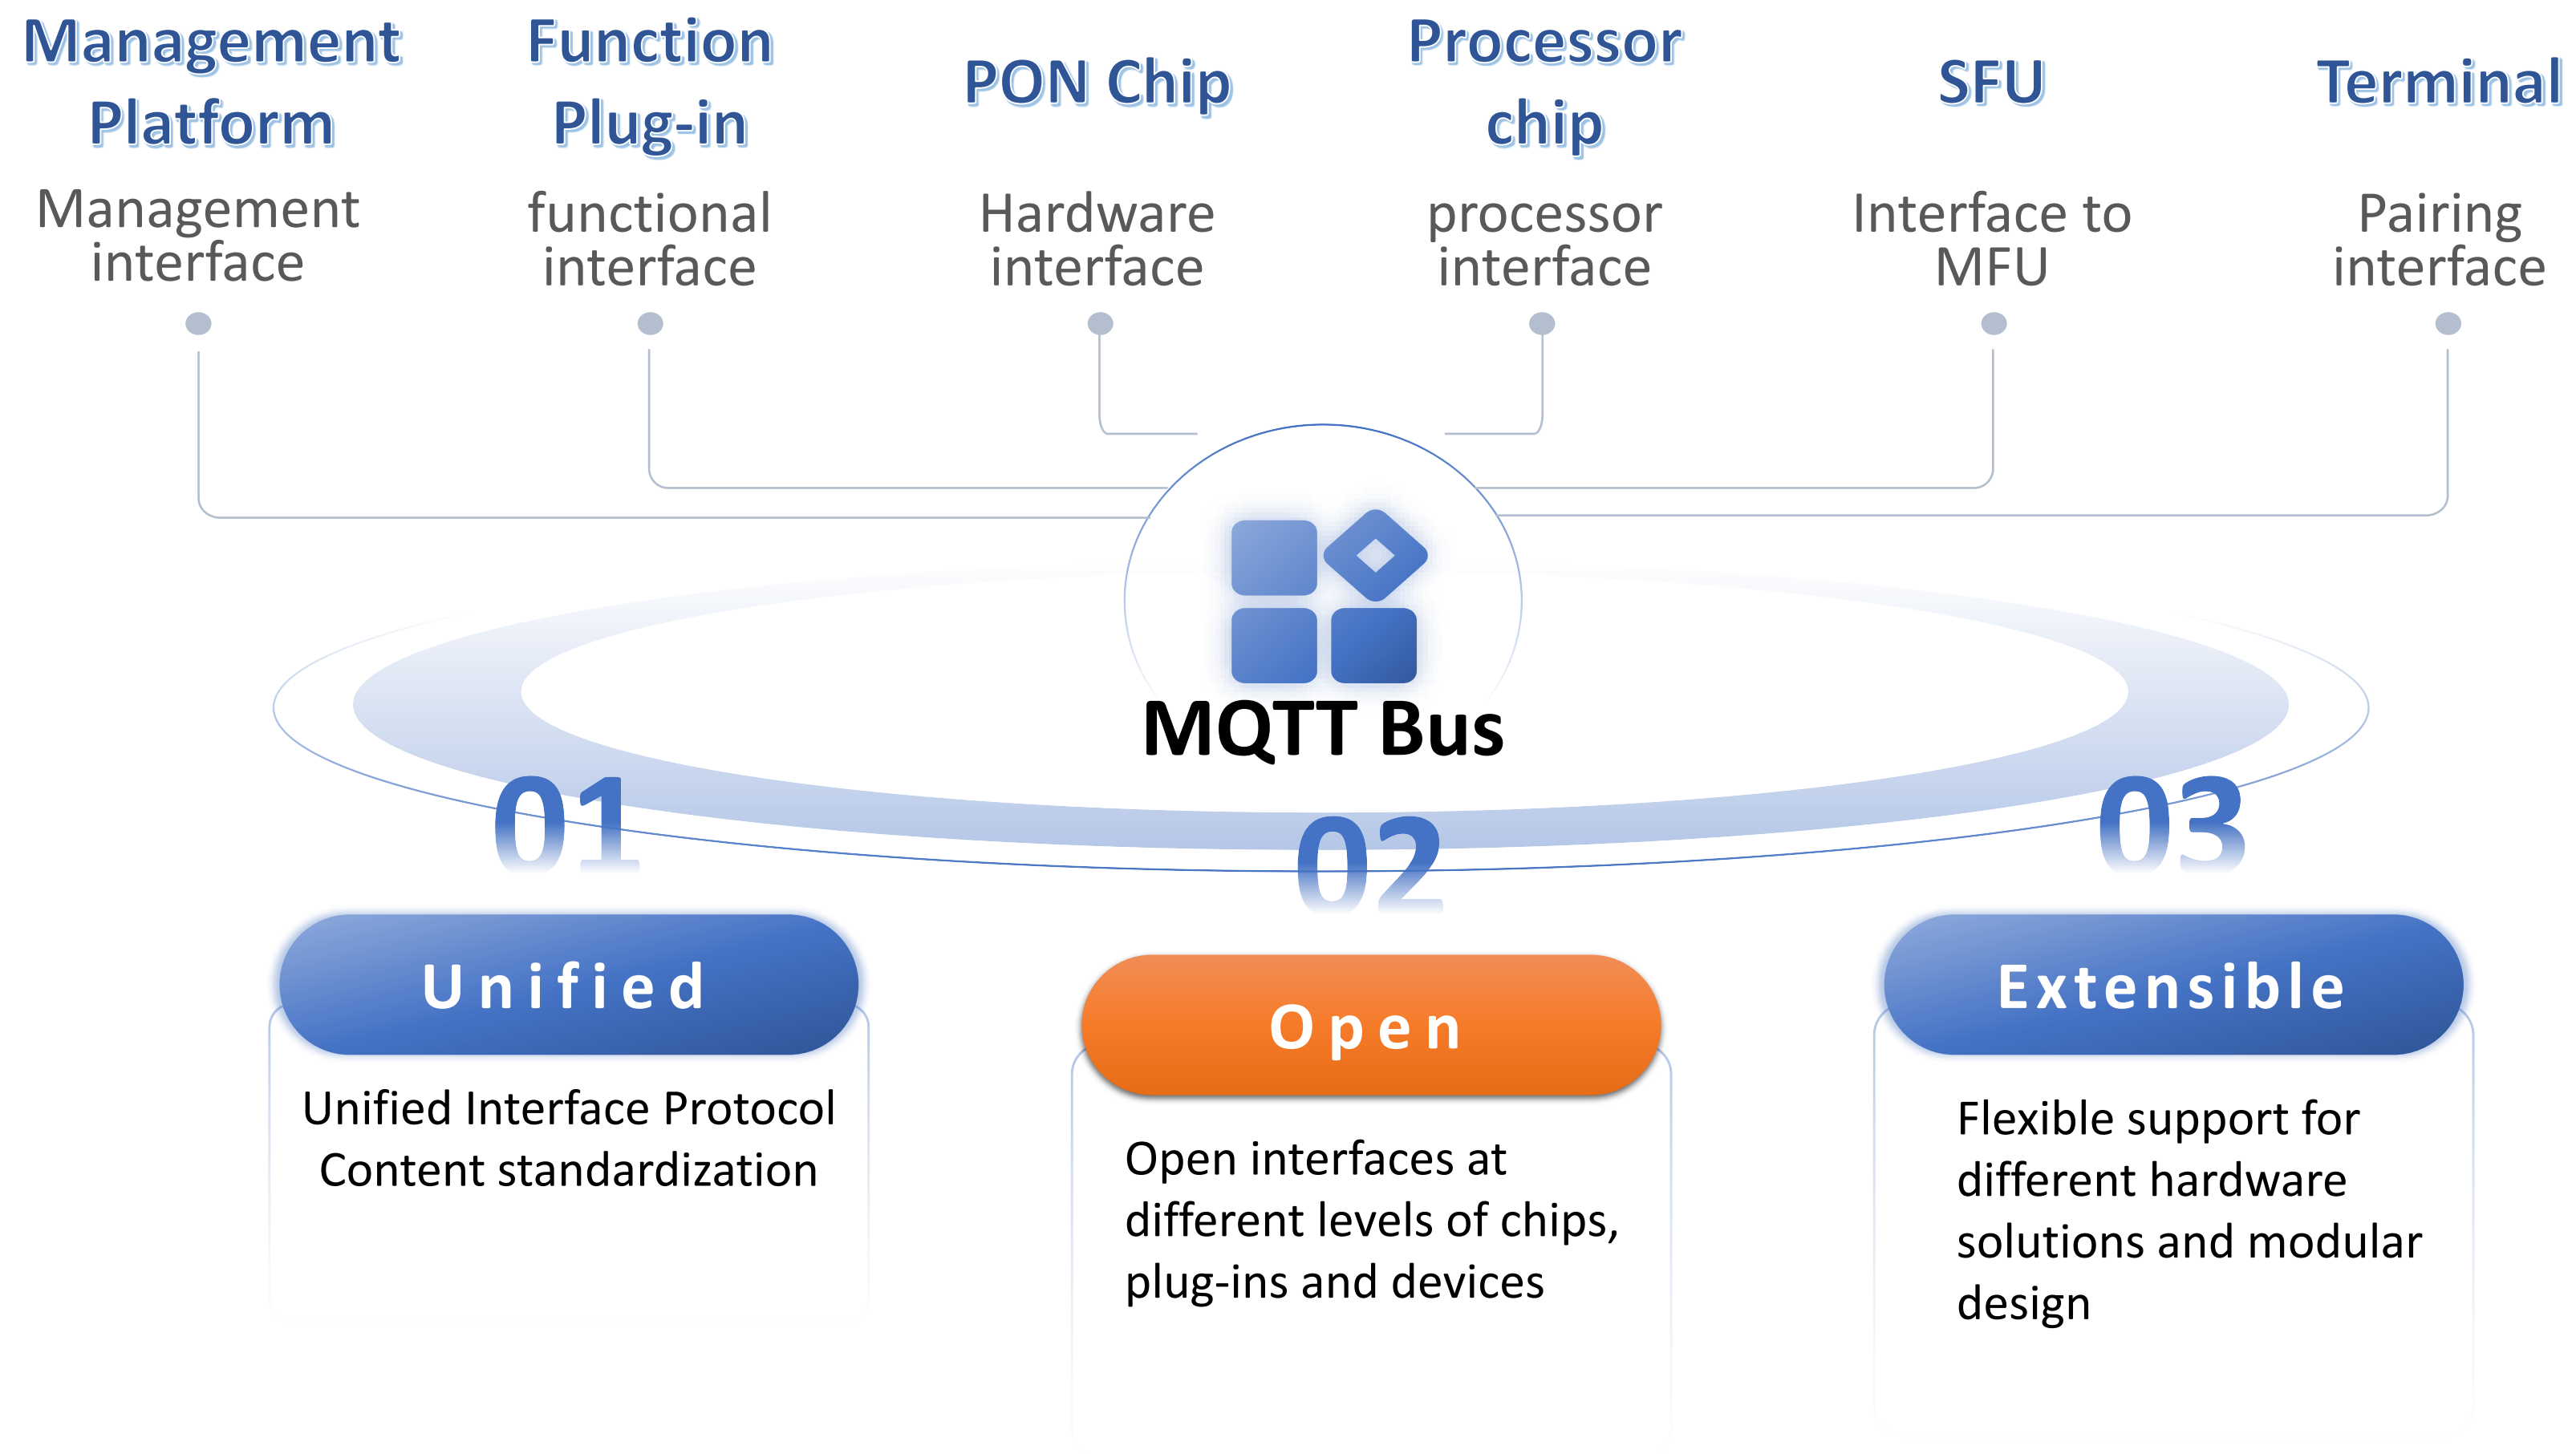

Higher safety and reliability for remote power supply scenarios - Development of SC-compatible optoelectronic hybrid interfaces with **protection and security detection mechanisms**

2. Add security detection mechanism

MFU/SFU capability expansion based on unified protocol

Based on MQTT protocol, the **unification of interface protocols** for communication among devices, chip modules and function plug-ins can be realised - to support flexible expansion of hardware and software capabilities.