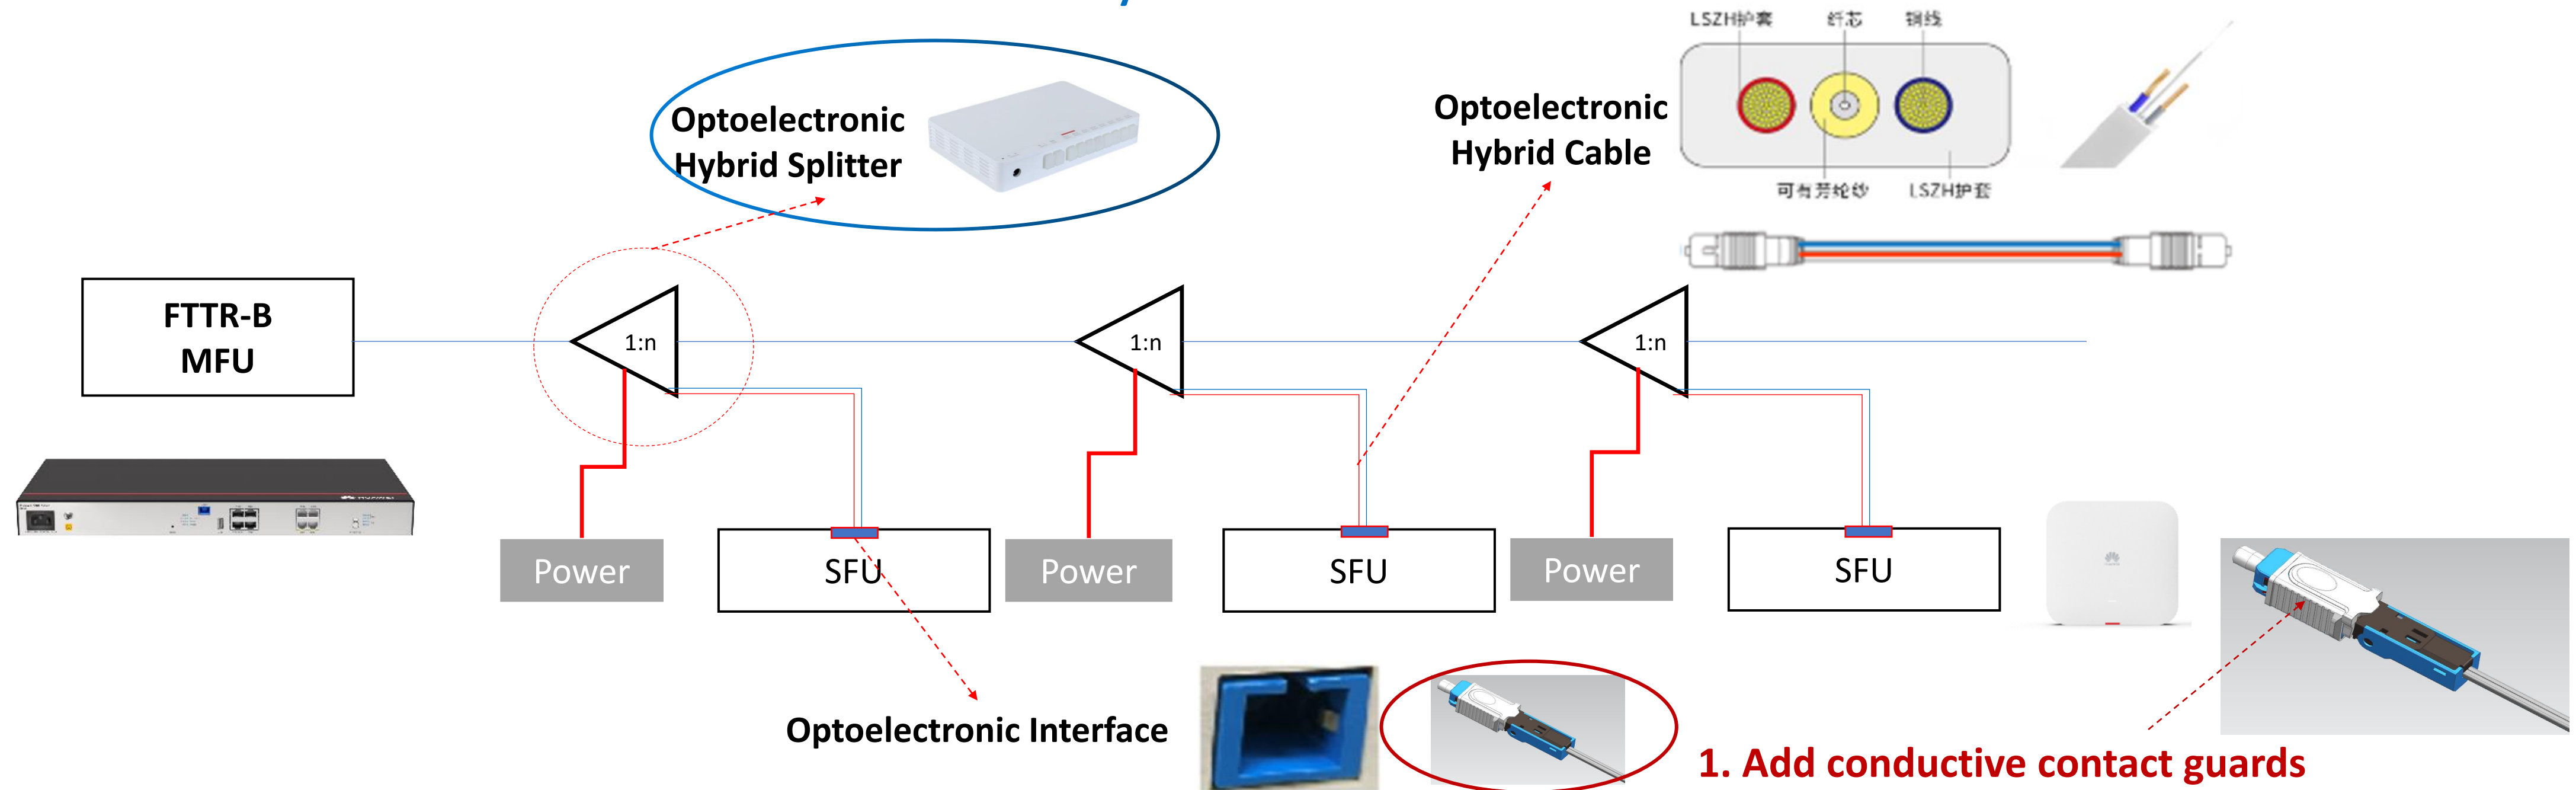

Experience

- Large bandwidth: Wi-Fi 6, up to Gigabit rate, **co-optimisation of Wi-Fi and optical links**
- Full Coverage: Flexible switching, seamless roaming, no dead zone coverage

Deployment

- Minimalist architecture: P2MP, save wiring and easy to upgrade
- Simple device: **Integration** of Access/routing/switching functions
- Simple power supply: **Hybrid O-E**, SFU free of local power supply

Higher safety and reliability for remote power supply scenarios - Development of SC-compatible optoelectronic hybrid interfaces with **protection and security detection mechanisms**

2. Add security detection mechanism