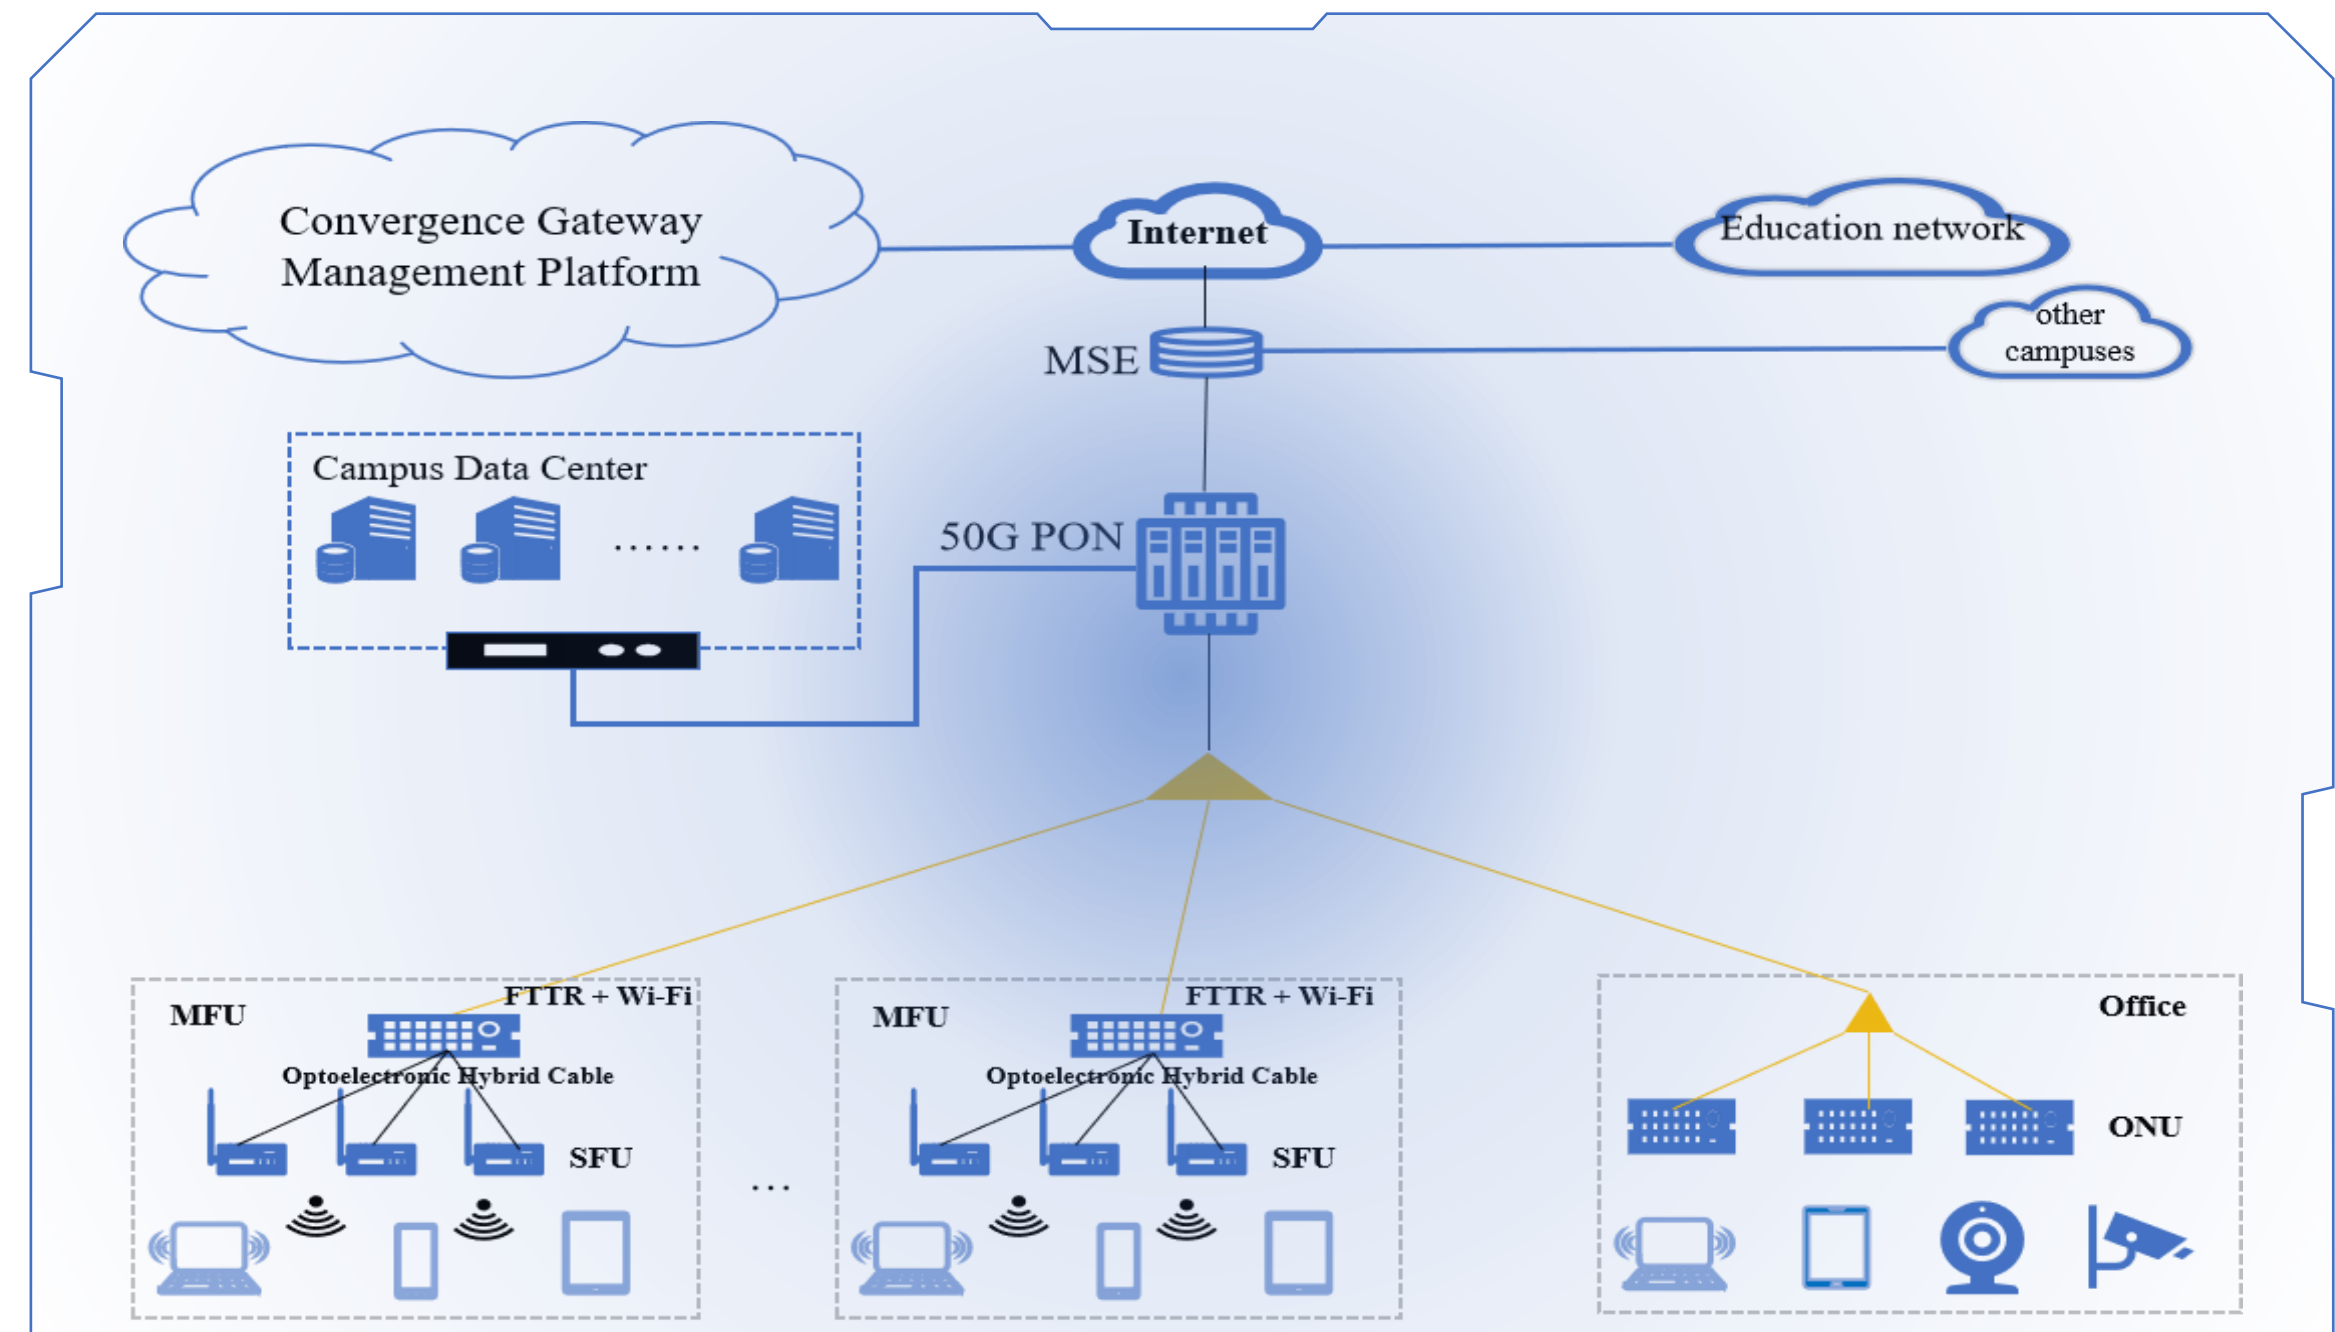

UC2 School Campus: full-optical, high-Speed, seamless roaming

Adopting "Tri-mode 50G PON + FTTR-B" technology to create a **high-quality digital campus network** with "**Extreme Speed, Extreme Experience, Extreme Coverage, Extreme OAM**"

Scale

4 buildings
designed from the gateway 175 points

Value

- Full-optical access campus with 10G Wireless coverage, seamless roaming, multi-service converged
- Application access rate increased by 5 times
- High concurrency available