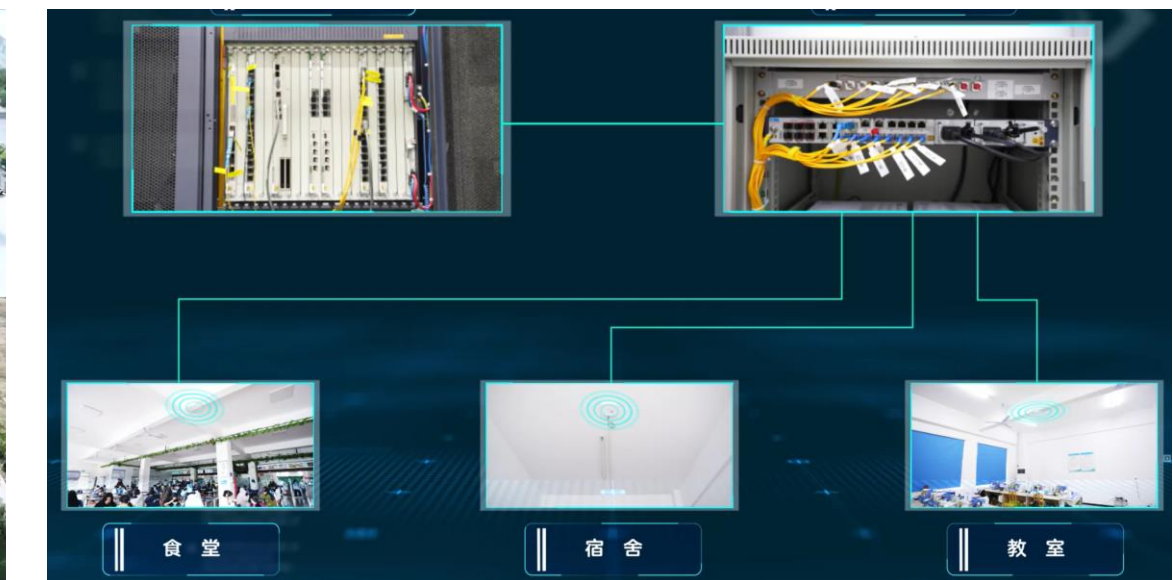

UC2 School Campus: full-optical, high-Speed, seamless roaming

Adopting "Tri-mode 50G PON + FTTR-B" technology to create a **high-quality digital campus network** with "**Extreme Speed, Extreme Experience, Extreme Coverage, Extreme OAM**"

Scale

4 buildings
designed from the gateway 175 points

Value

- Full-optical access campus with 10G Wireless coverage, seamless roaming, multi-service converged
- Application access rate increased by 5 times
- High concurrency available