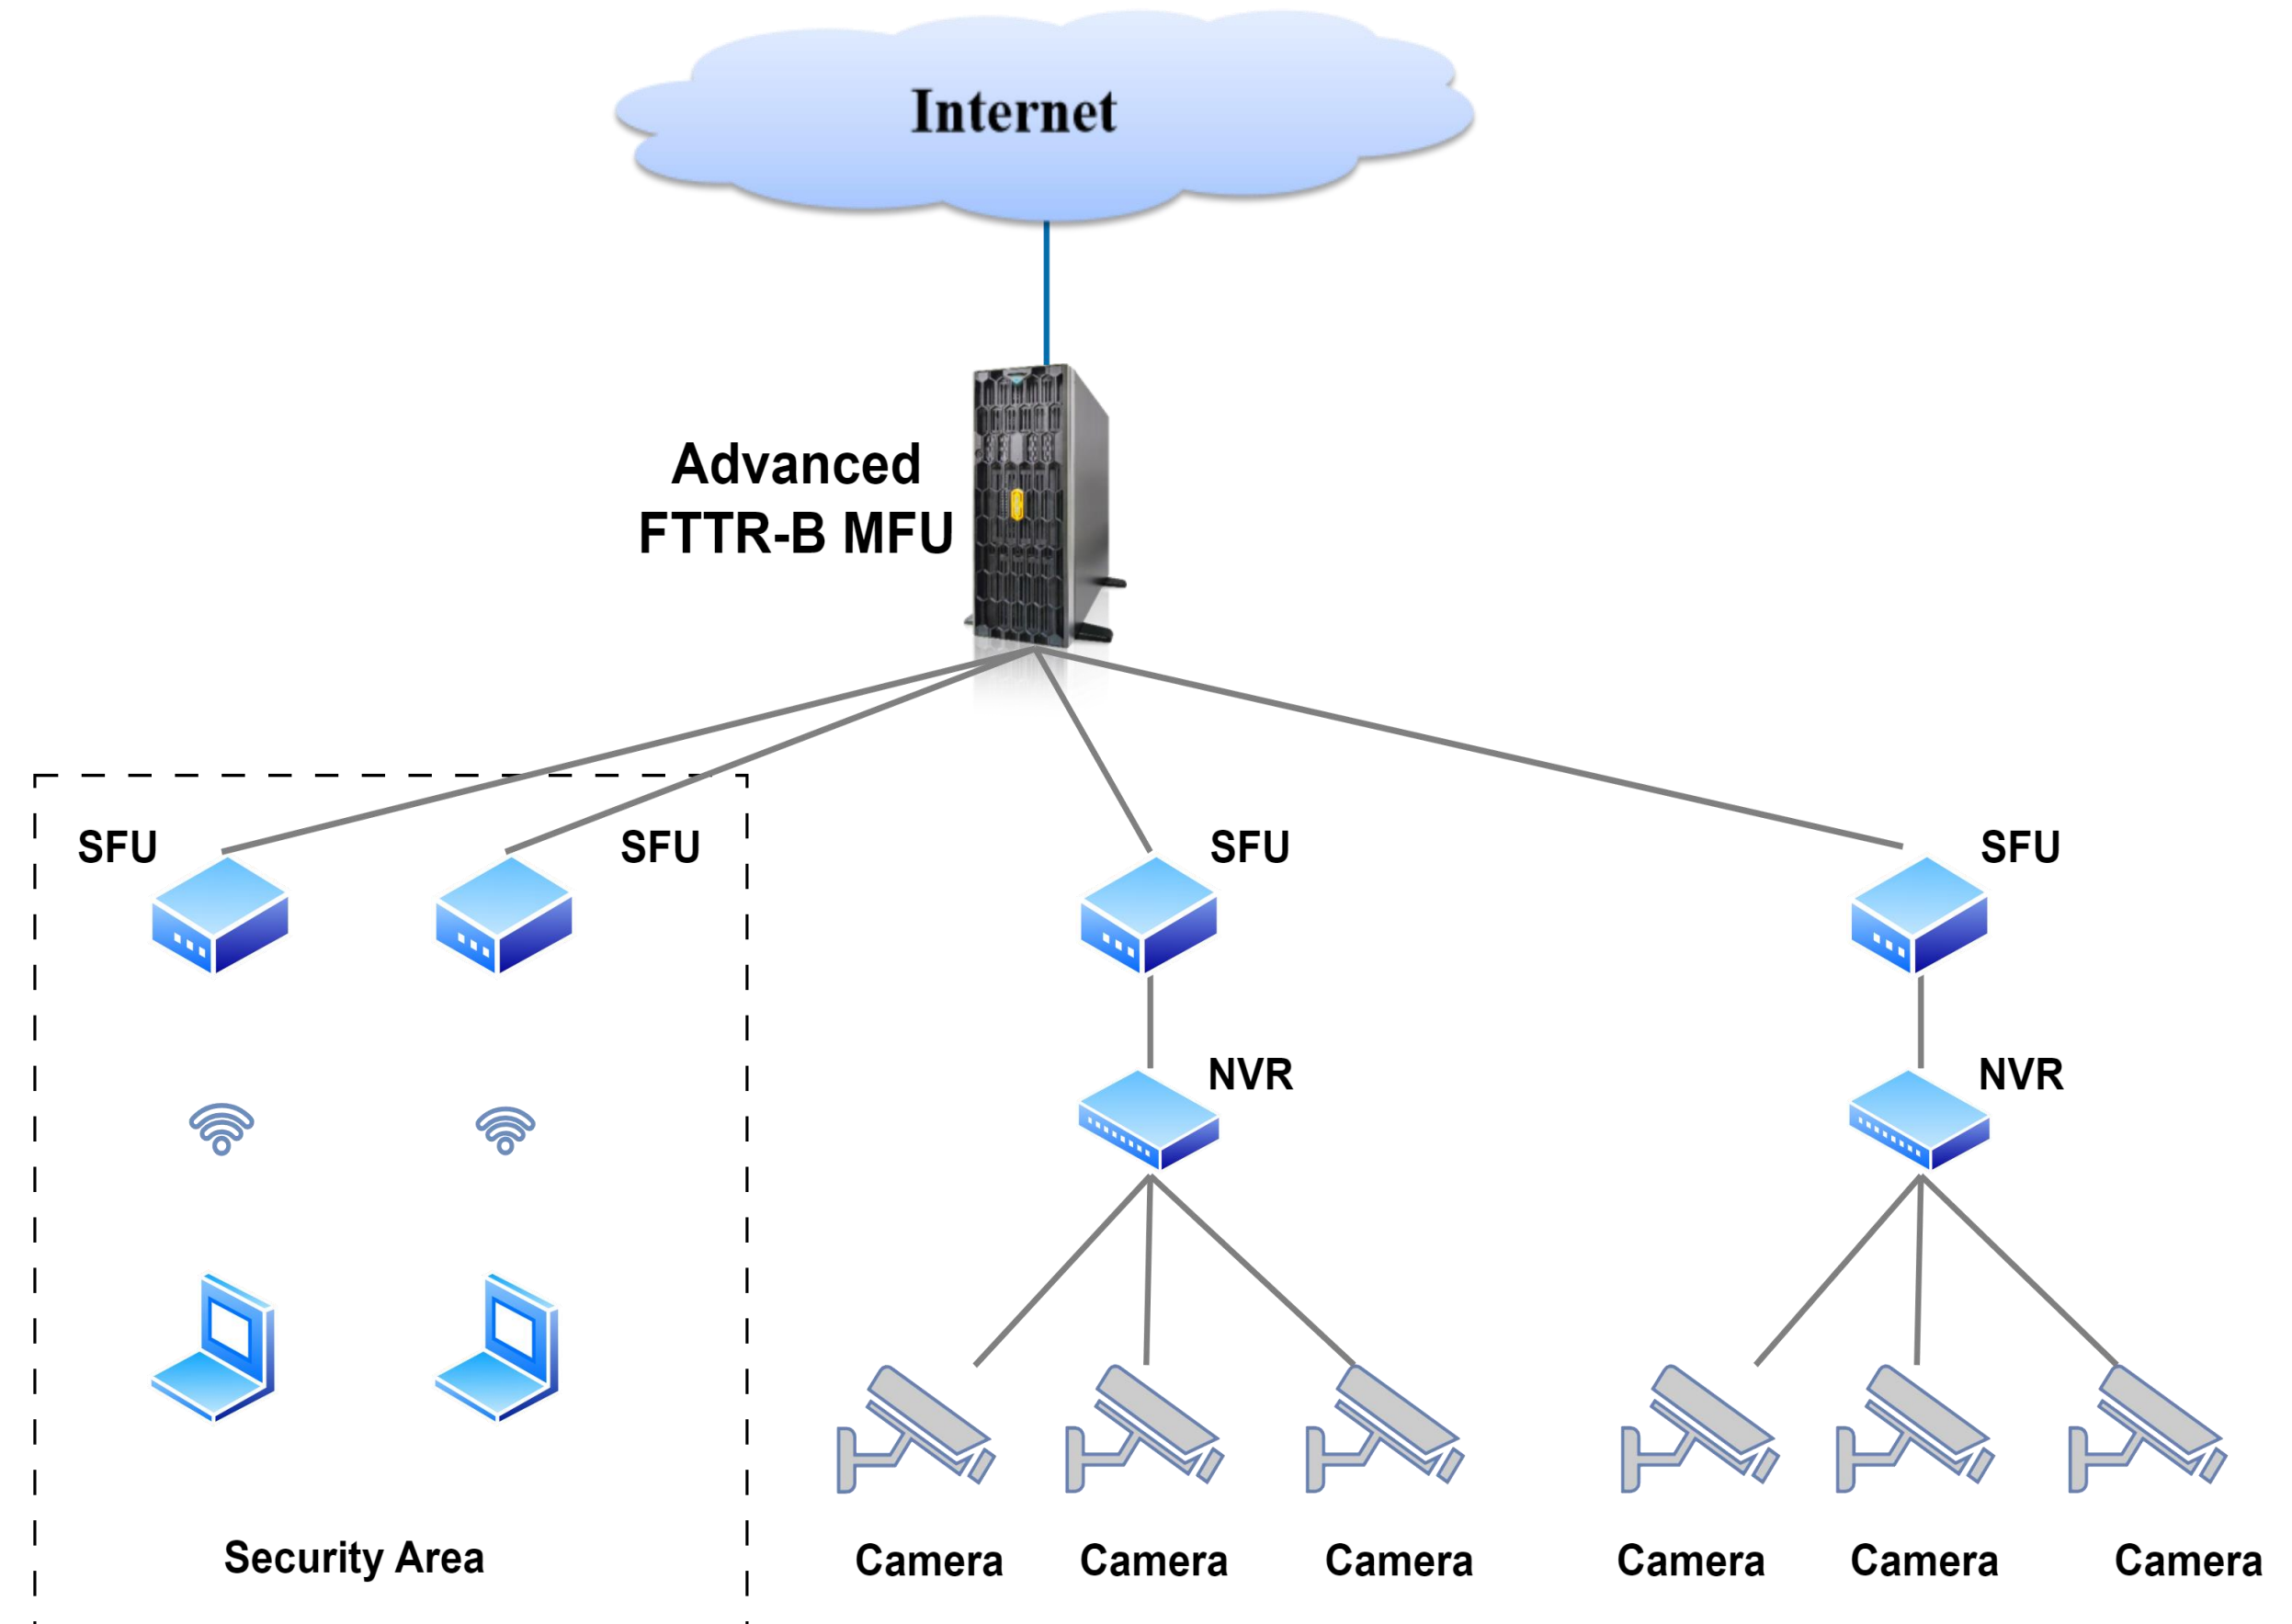

Scale

4 buildings
designed from the gateway 175 points

Value

- Full-optical access campus with 10G Wireless coverage, seamless roaming, multi-service converged
- Application access rate increased by 5 times
- High concurrency available

UC3 Smart Hotel: full-optical, AI, security

Adopting FTTR-B to integrate AI arithmetic, providing customers with integrated services such as high-speed connectivity + network security protection + AI video analytics

Scale

17 floors, 288 rooms
8 sets of NVR equipment covering the lobby, corridor, front desk, elevator, etc.

Value

- fast and stable network connection for customers and service robots
- Smart self-help check-in/out
- AI analysis application for area intrusion, fire escape occupancy, etc.
- network security protection capabilities, regular scanning for network risks and device vulnerabilities