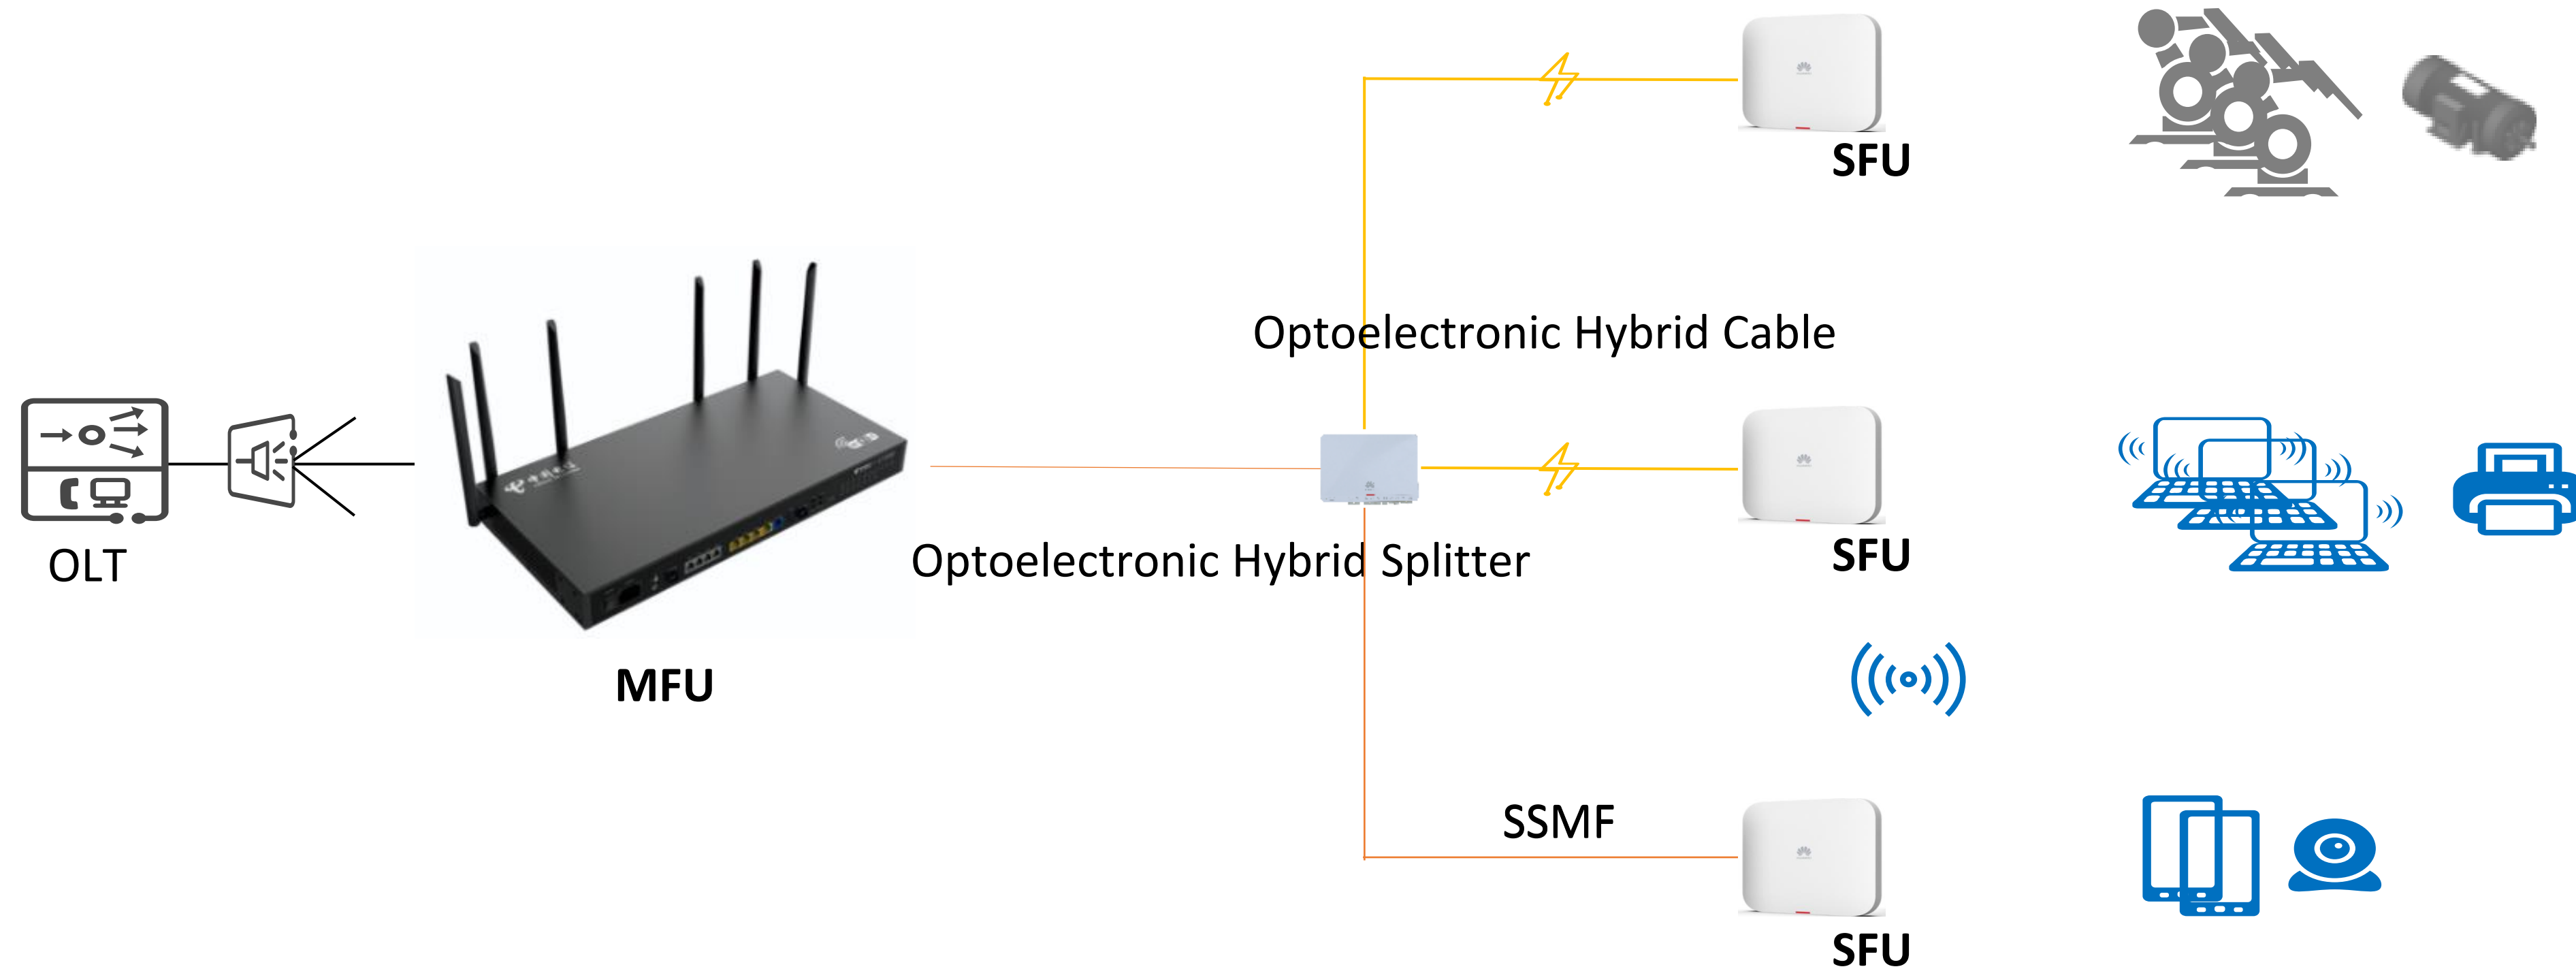

Experience

- Large bandwidth: Wi-Fi 6, up to Gigabit rate, **co-optimisation of Wi-Fi and optical links**
- Full Coverage: Flexible switching, seamless roaming, no dead zone coverage

Deployment

- Minimalist architecture: P2MP, save wiring and easy to upgrade
- Simple device: **Integration** of Access/routing/switching functions
- Simple power supply: **Hybrid O-E**, SFU free of local power supply