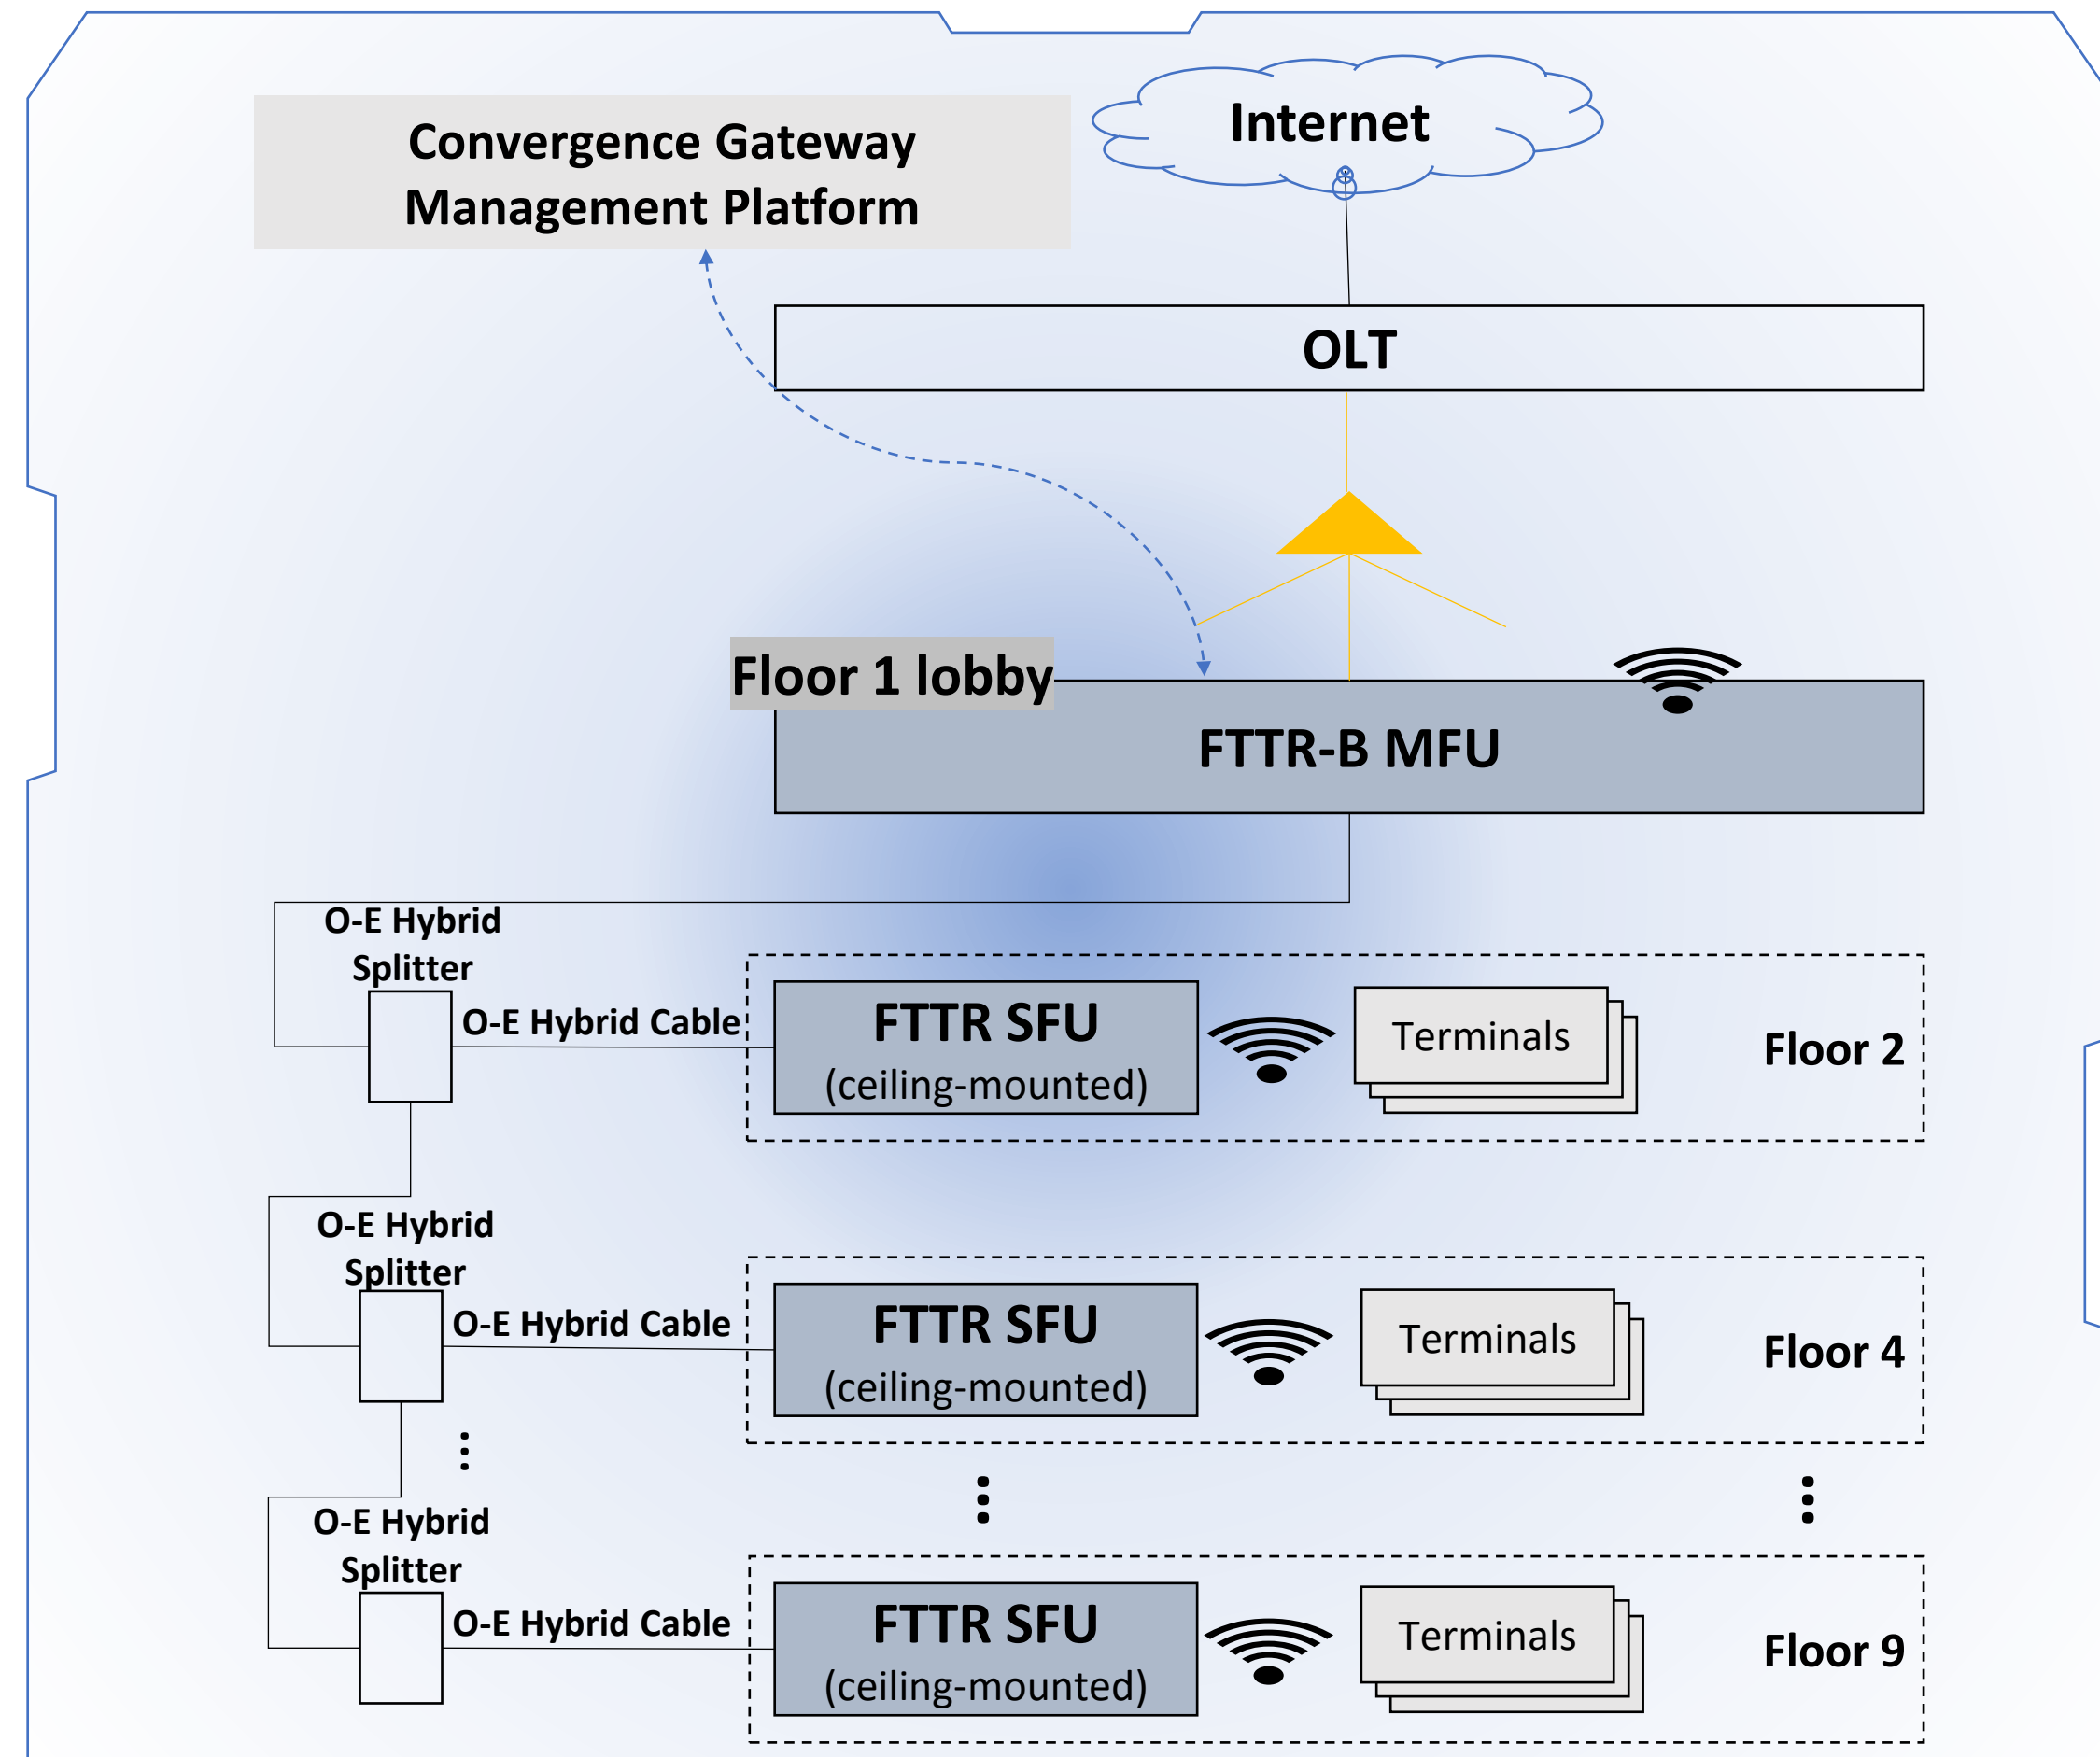

MFU/SFU capability expansion based on unified protocol

Based on MQTT protocol, the **unification of interface protocols** for communication among devices, chip modules and function plug-ins can be realised - to support flexible expansion of hardware and software capabilities.

UC1 Office Building: full-optical with full Wi-Fi coverage

Adopting the Wi-Fi capability provided by FTTR-B to realize **multi-service unified bearer** and bring enterprise users a safer and more stable network experience

scale

4500m² area
9 floors, a service hall on the 1st floor
about 150 users

Value

- Flexible access to all kinds of office equipment
- Quality multi-services co-op
- Wireless roaming for laptop/phone/pad
- Built-in arithmetic module in the main device monitors and identifies the target area safety

UC2 School Campus: full-optical, high-Speed, seamless roaming

Adopting "Tri-mode 50G PON + FTTR-B" technology to create a **high-quality digital campus network** with "**Extreme Speed, Extreme Experience, Extreme Coverage, Extreme OAM**"