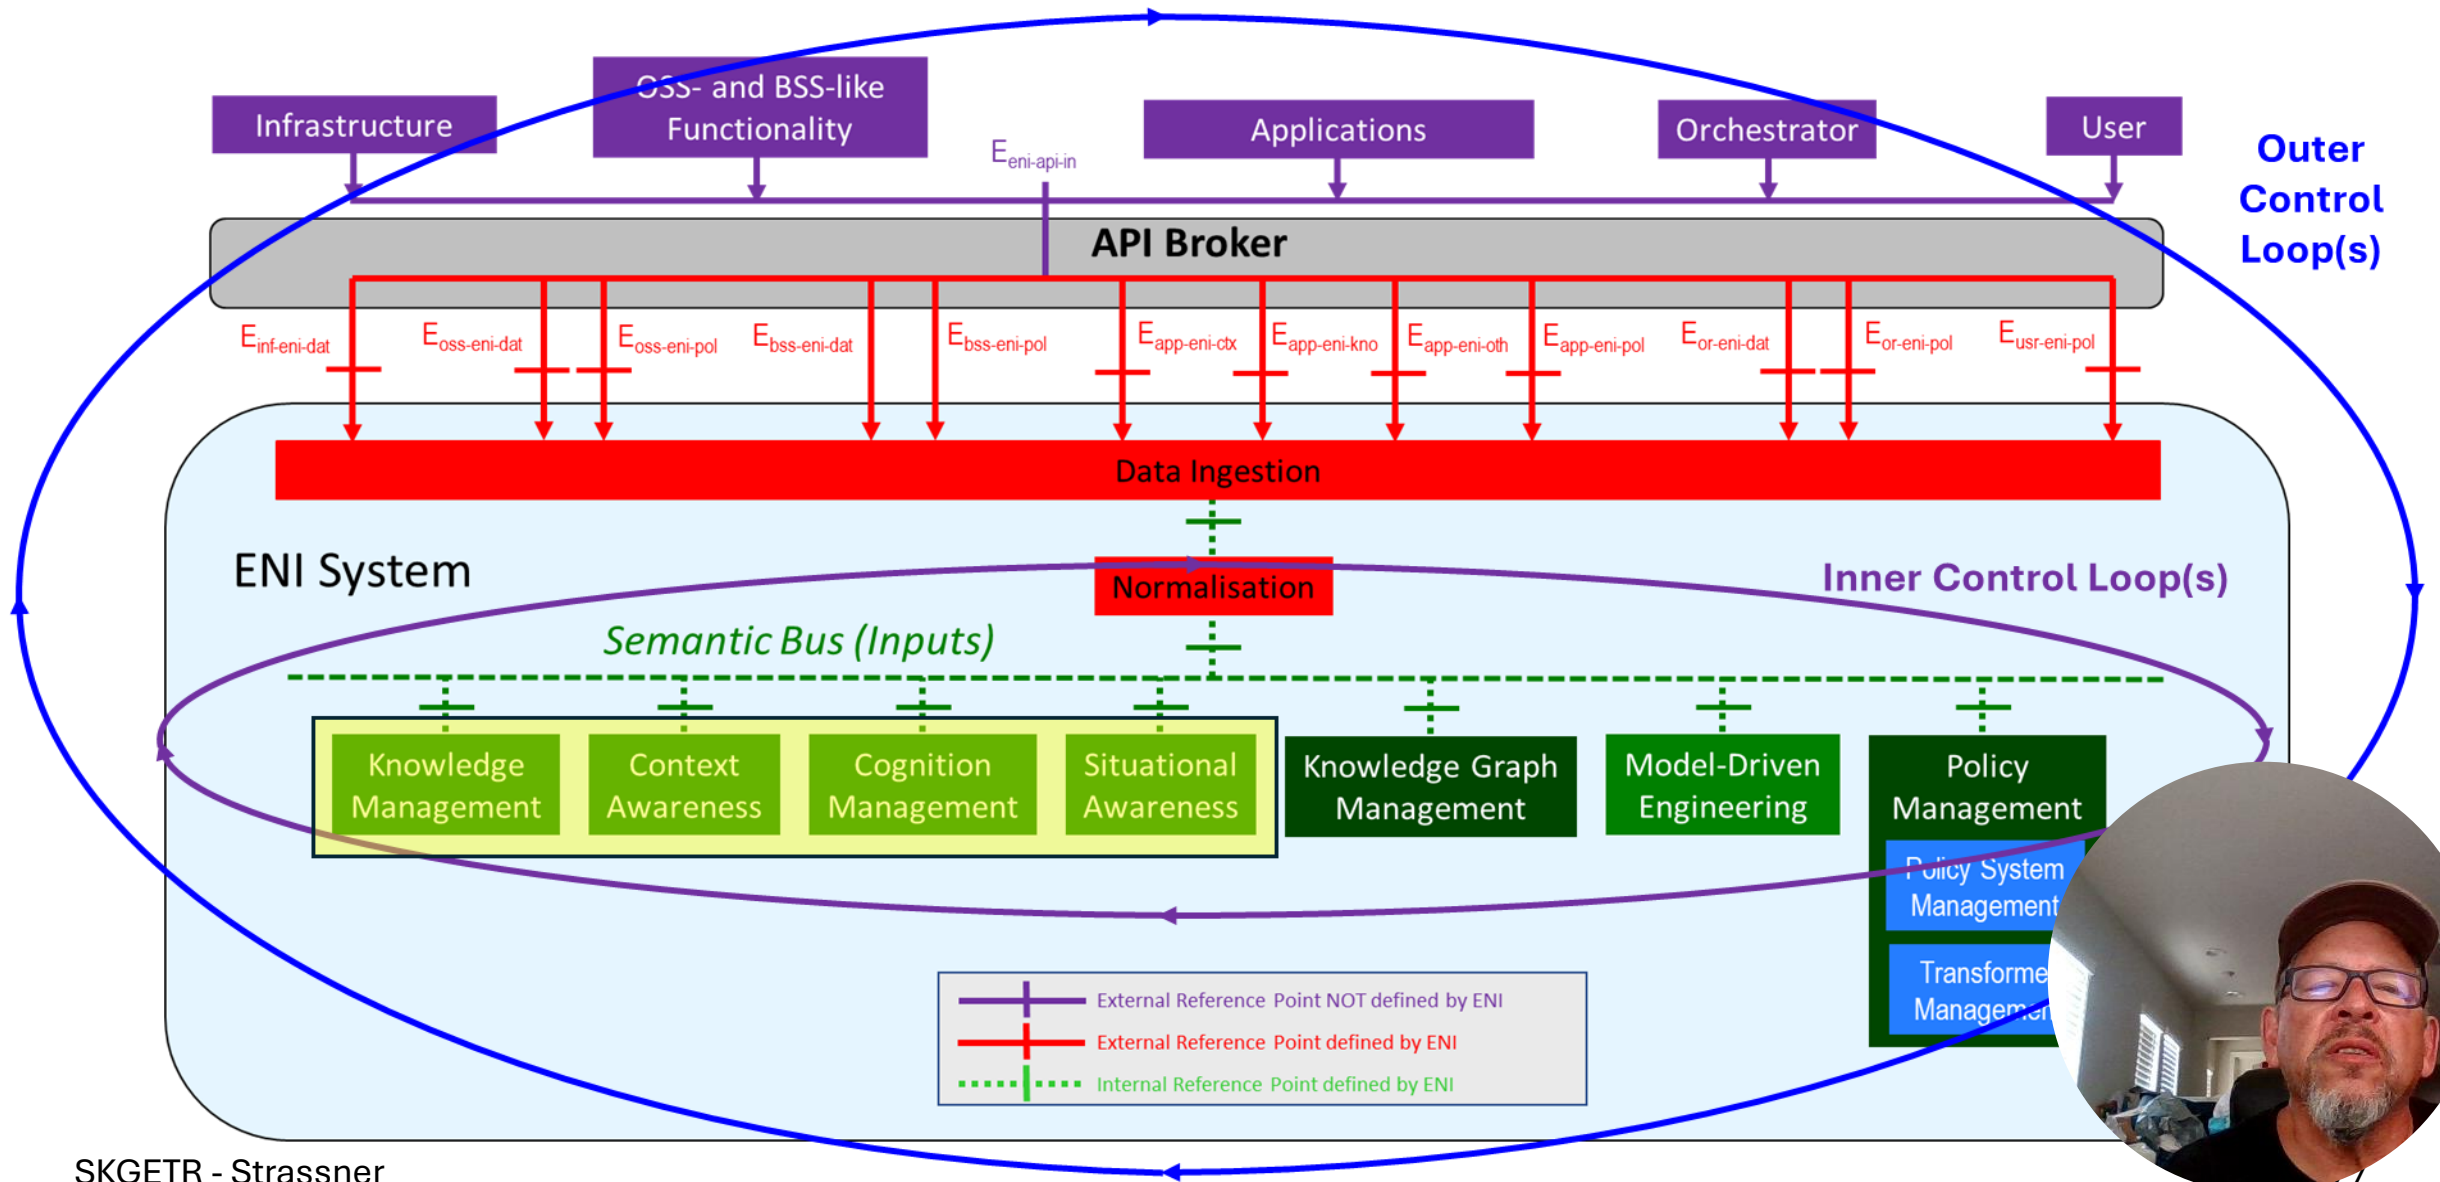

A Semantic Knowledge Graph Enabled Transformer for Reasoning and Decision Making

John C. Strassner, Ph.D.
CTO, Standards and Industry Foundation,
Futurewei Technologies
john.sc.strassner@futu

Business-System Cognitive Dissonance

Images created using DALL-E-3 by the author

Addressing the Needs of Developers and End Users

How Do We Extract Value from Big Data

Image created using DALL-E-3 by the author

The Fusion of Syntax and Semantics...

Image created using DALL-E-3 by the author

...Leads to A Consensual World Model

ENI System Architecture in Release 4 (1)

Say NO to Cosine Similarity!

Similar

Unrelated

Opposite