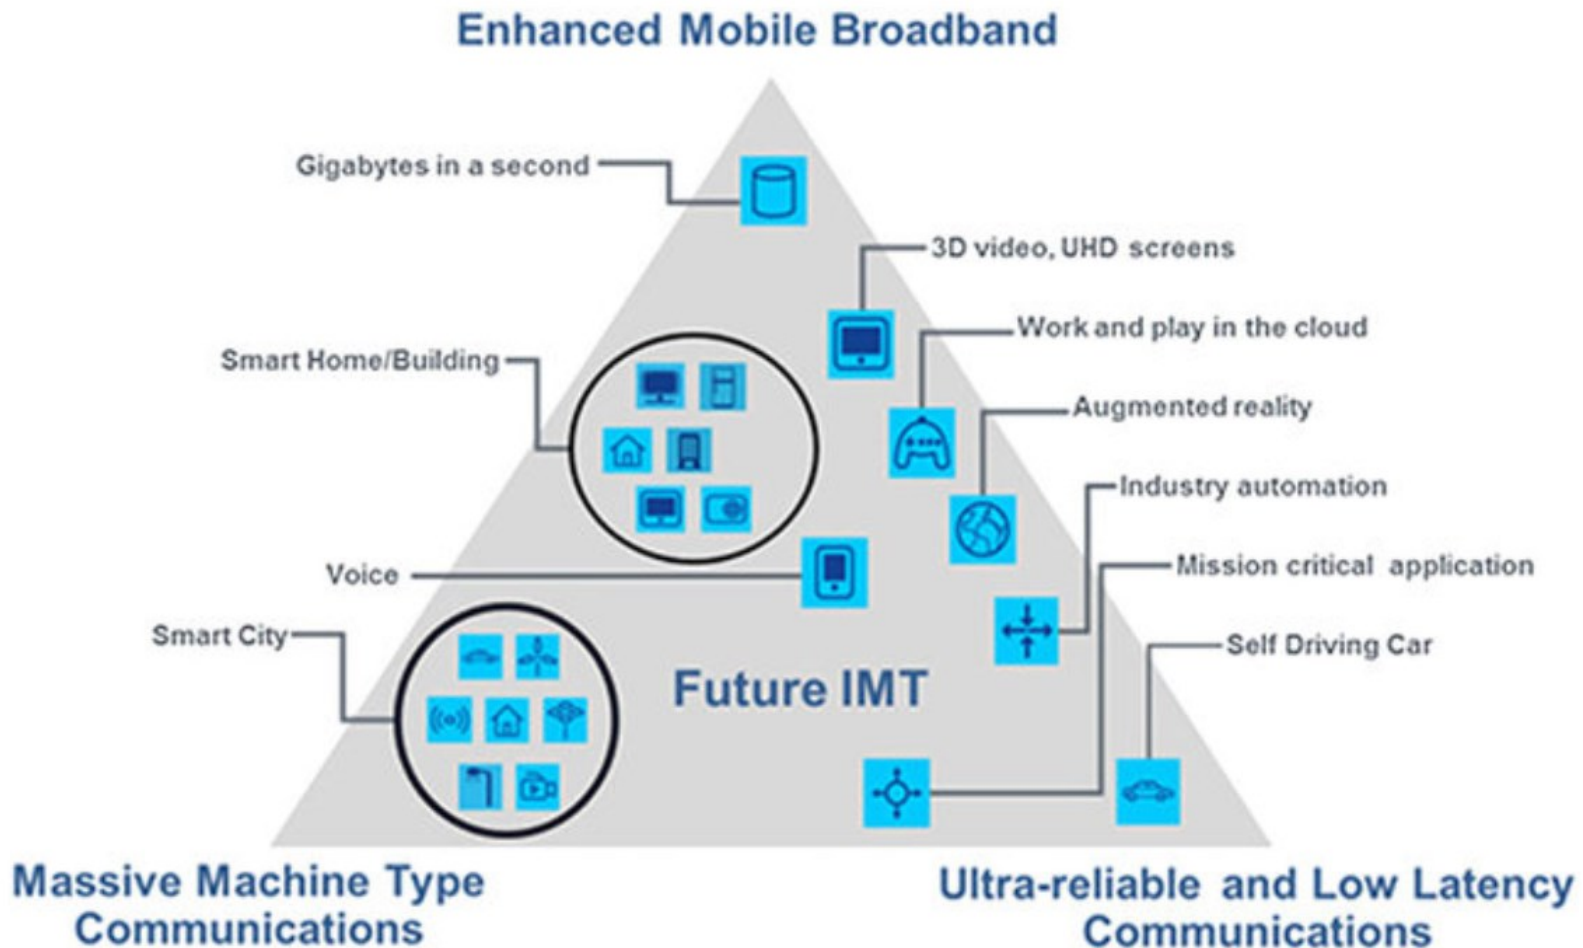

**Seventh SG13 Regional Workshop on
“Standardization of Future Networks towards
Building a Better Connected Africa”**

Abuja, Nigeria, 3-4 February 2020

**IMT-2020 USE CASES: IMT-2020 as key driver
for industrial and societal changes: enabler of a
large variety of applications in developing
countries**

Eng. Nicholas Muzhuzha

Enhancement of key capabilities from IMT-Advanced to IMT-2020

Usage scenarios of IMT for 2020 and beyond (Source: ITU-R Rec. M.2083)

Water Intensive Overhead Irrigation

Smart Irrigation Using Massive Machine Type Communication

- Massive network of moisture sensors in the field;
- IMT-2020 network connection;
- Water controllers that open valves depending on pre-set soil moisture levels;

Smart Irrigation Using Massive Machine Type Communication

- Lower water usage in line with reduced rainfall and lower dam levels;
- Less crop diseases;
- Better crop yields;
- Downside: Cost of deploying the smart irrigation system

Zimbabwean Telemedicine Model