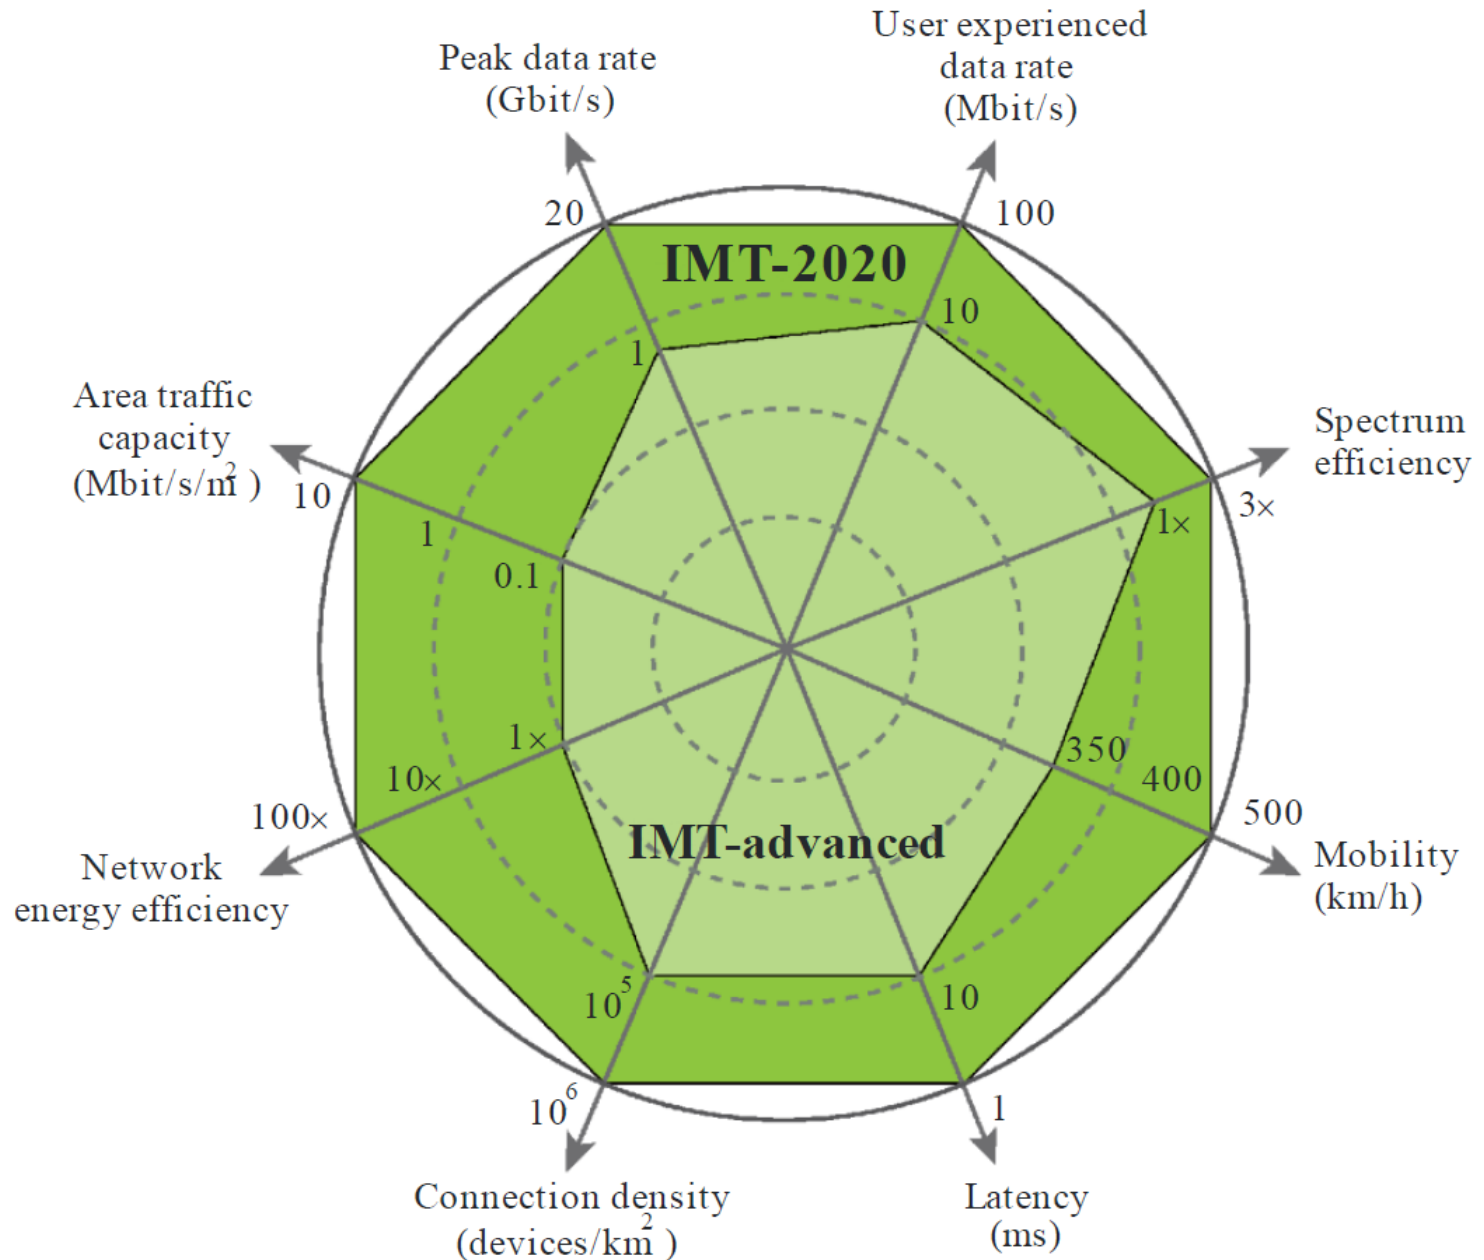

**Seventh SG13 Regional Workshop on
“Standardization of Future Networks towards
Building a Better Connected Africa”**

Abuja, Nigeria, 3-4 February 2020

**IMT-2020 USE CASES: IMT-2020 as key driver
for industrial and societal changes: enabler of a
large variety of applications in developing
countries**

Eng. Nicholas Muzhuzha

Enhancement of key capabilities from IMT-Advanced to IMT-2020

Usage scenarios of IMT for 2020 and beyond (Source: ITU-R Rec. M.2083)

Water Intensive Overhead Irrigation

Smart Irrigation Using Massive Machine Type Communication

- Massive network of moisture sensors in the field;
- IMT-2020 network connection;
- Water controllers that open valves depending on pre-set soil moisture levels;

Smart Irrigation Using Massive Machine Type Communication

- Lower water usage in line with reduced rainfall and lower dam levels;
- Less crop diseases;
- Better crop yields;
- Downside: Cost of deploying the smart irrigation system

Zimbabwean Telemedicine Model