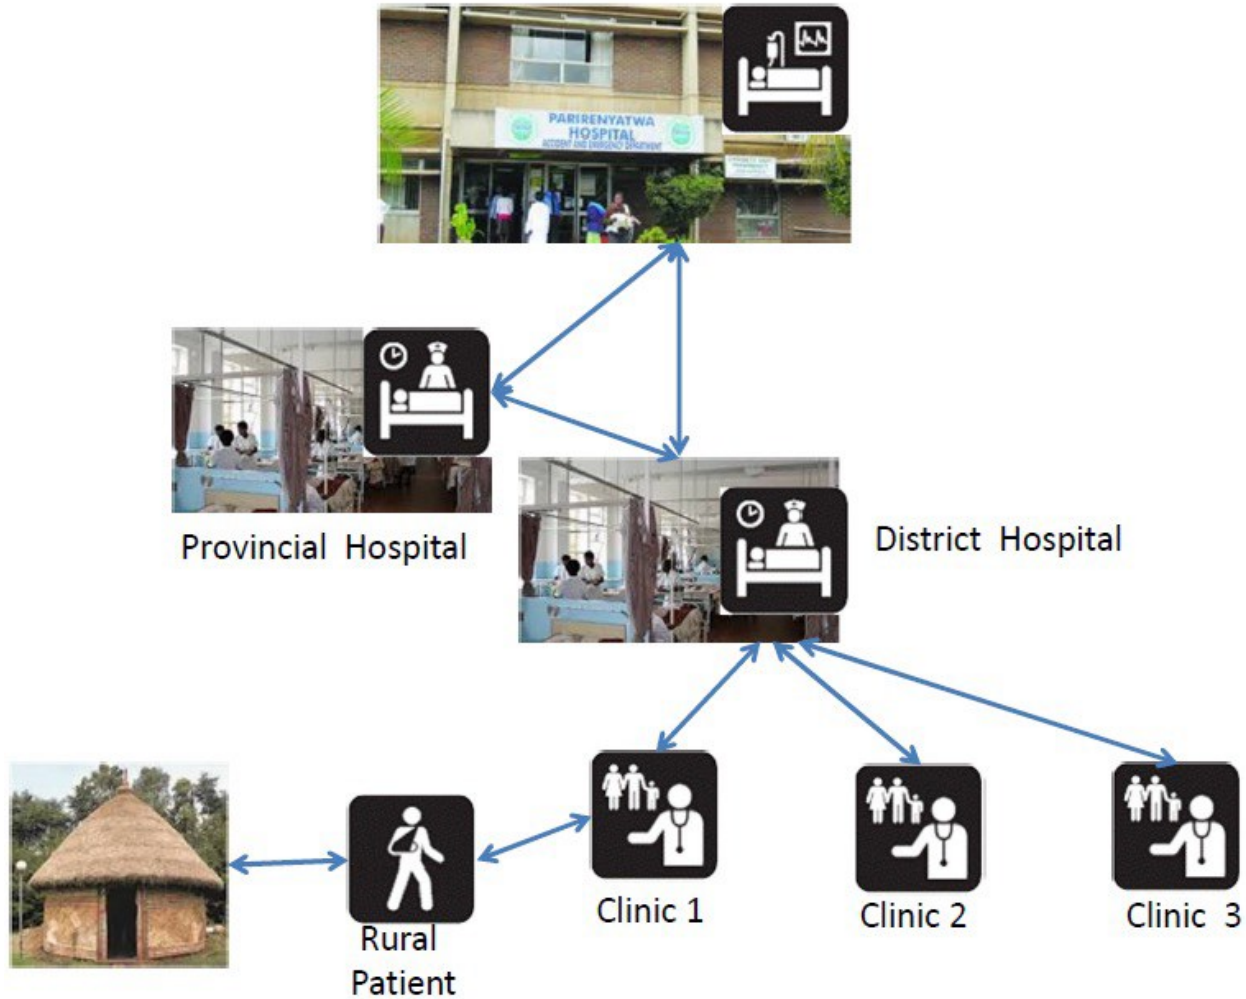

Eng. Nicholas Muzhuzha

Enhancement of key capabilities from IMT-Advanced to IMT-2020

Usage scenarios of IMT for 2020 and beyond (Source: ITU-R Rec. M.2083)

Water Intensive Overhead Irrigation

Smart Irrigation Using Massive Machine Type Communication

- Massive network of moisture sensors in the field;
- IMT-2020 network connection;
- Water controllers that open valves depending on pre-set soil moisture levels;

Smart Irrigation Using Massive Machine Type Communication

- Lower water usage in line with reduced rainfall and lower dam levels;
- Less crop diseases;
- Better crop yields;
- Downside: Cost of deploying the smart irrigation system

Zimbabwean Telemedicine Model

E-Government Services Decentralisation

- Deployment of e-government services to rural district centres:
 - Application for Passports;
 - Application for birth, national registration and death certificates;
- Reduction in travel for citizens.