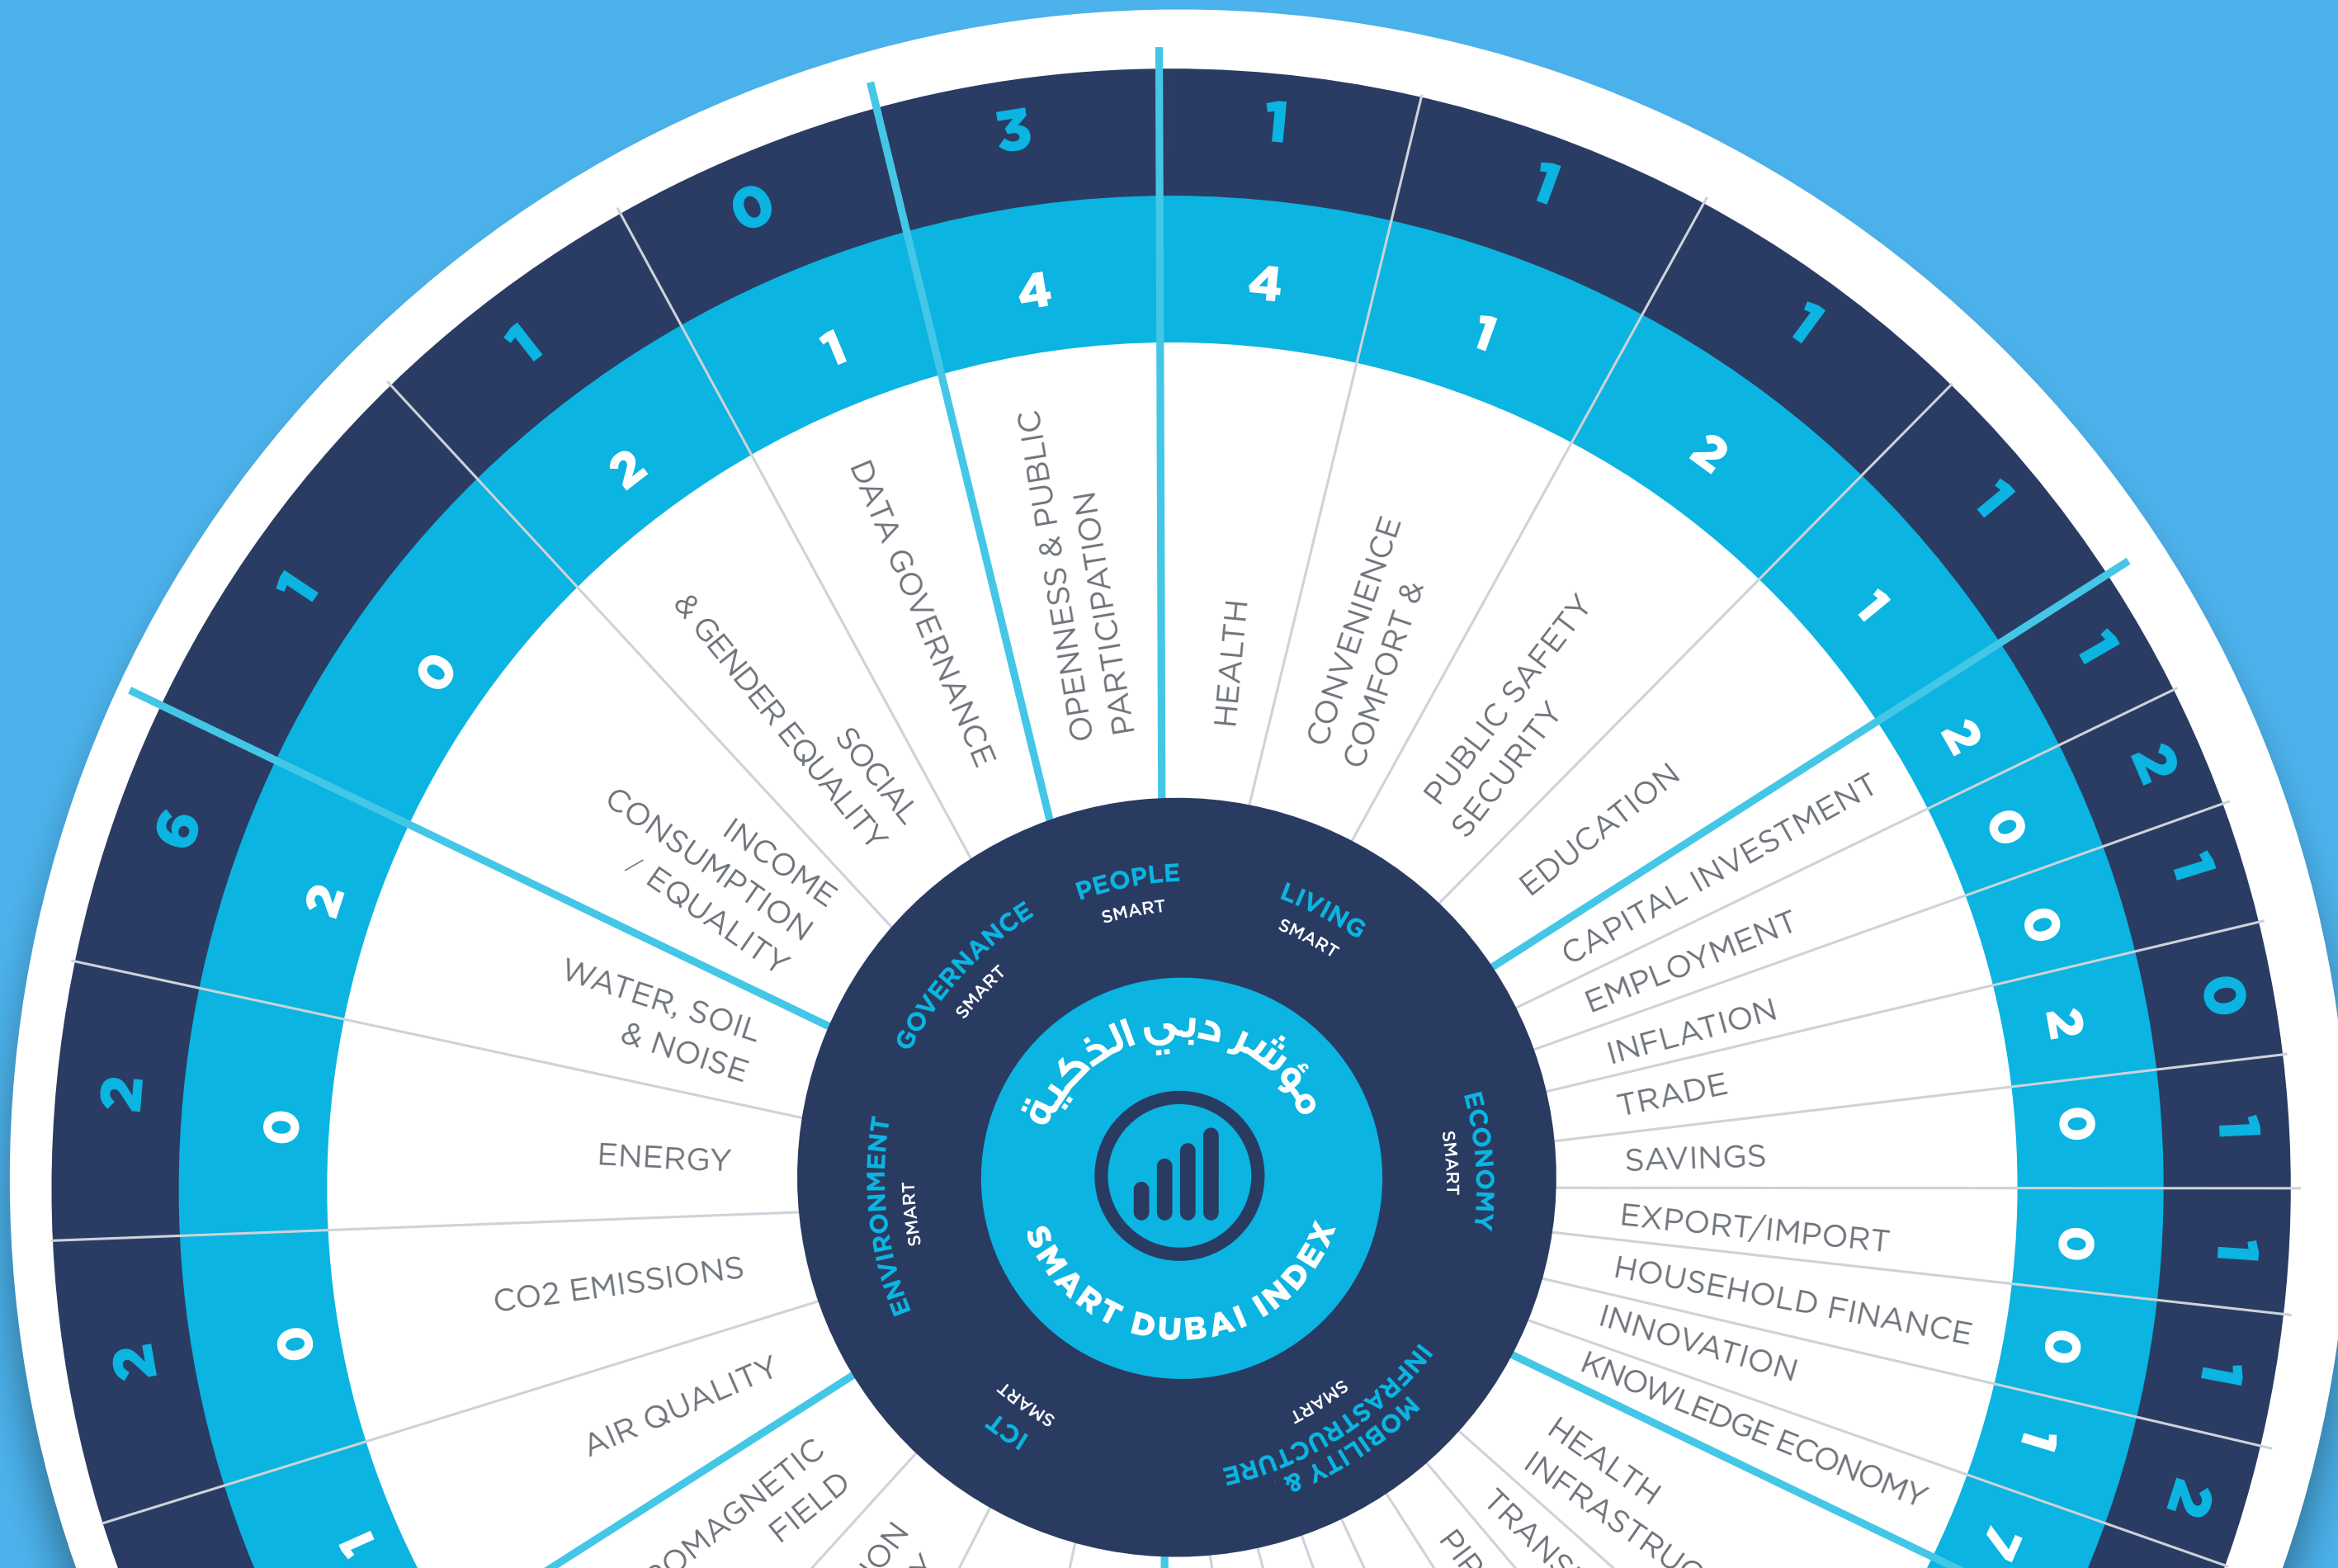

SMART DUBAI

TRANSFORMING CITIES FOR PEOPLE'S HAPPINESS

50%

WORLD POPULATION
LIVING IN CITIES TODAY

2X

WORLD POPULATION IN
CITIES SET TO DOUBLE

75%

GLOBAL CITIES IN
COASTAL AREAS

**SIGNIFICANT
CLIMATE CHANGE
RISK FOR CITES**

Global cities are on the front lines of the climate change crisis. With city populations projected to double, we has a duty to act.

1

RANKED

4

PILLARS

6

DIMENSIONS

100

INITIATIVES

10000

SMART SERVICES

Driving sustainability to promote our most value resource - people's happiness

TARGETING 16% GHG REDUCTION BY 2020

Significant savings made possible through collaborations with strategic partners across all sectors and industries towards a shared vision.

The first global smart city index, piloted by Smart Dubai with the ITU

دبي الذكية
SMART DUBAI

150
1865-2015
innovating together

PILOT
SMART
CITY

دبي الذكية
SMART DUBAI