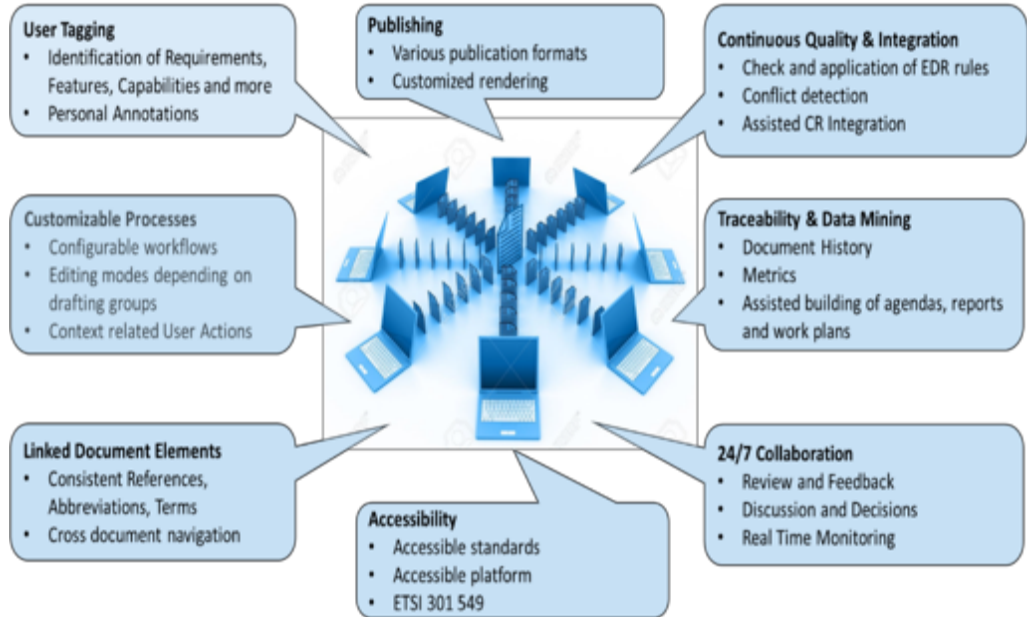

GSC | 22
MONTREUX, SWITZERLAND

ETSI update

Luis Jorge Romero - DG

Montreux, 26 March 2019

Increasing in activities

Growing membership

And not just from ICT!

AEROSPACE

AGRICULTURE

New methods

All together

Design Tomorrow's World

with The Standards People

Thank you

For more information, please contact:

Luis Jorge Romero Saro