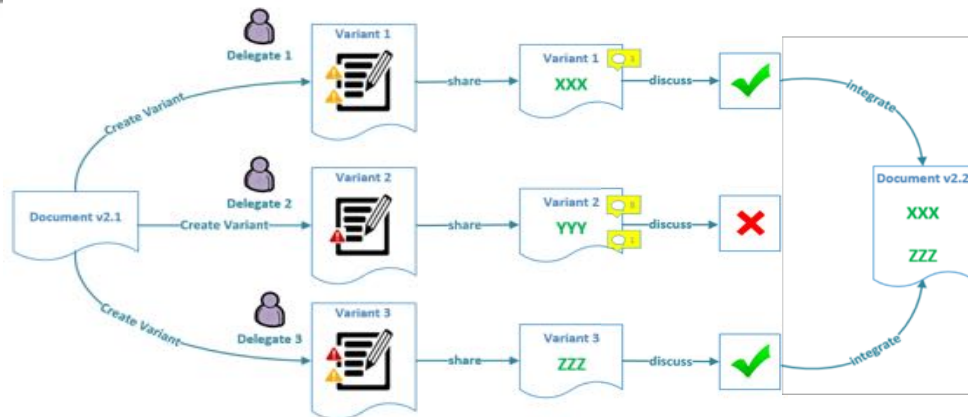

GSC | 22
MONTREUX, SWITZERLAND

ETSI update

Luis Jorge Romero - DG

Montreux, 26 March 2019

Increasing in activities

Growing membership

And not just from ICT!

AEROSPACE

AGRICULTURE

New methods

All together

Design Tomorrow's World

with The Standards People

Thank you

For more information, please contact:

Luis Jorge Romero Saro