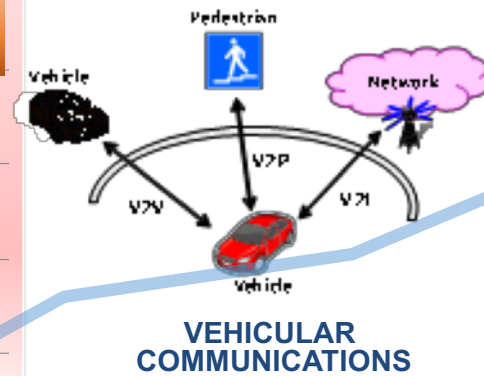

GSC | 22
MONTREUX, SWITZERLAND

ETSI update

Luis Jorge Romero - DG

Montreux, 26 March 2019

Increasing in activities

Growing membership

And not just from ICT!

AEROSPACE