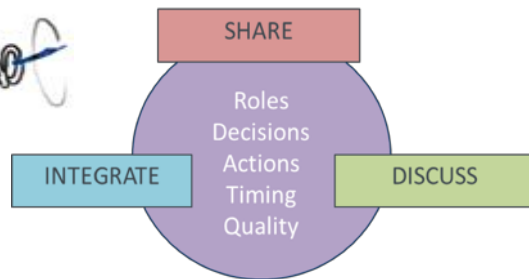

GSC | 22
MONTREUX, SWITZERLAND

ETSI update

Luis Jorge Romero - DG

Montreux, 26 March 2019

Increasing in activities

Growing membership

And not just from ICT!

AEROSPACE

AGRICULTURE

New methods

All together

Design Tomorrow's World

with The Standards People

Thank you

For more information, please contact:

Luis Jorge Romero Saro