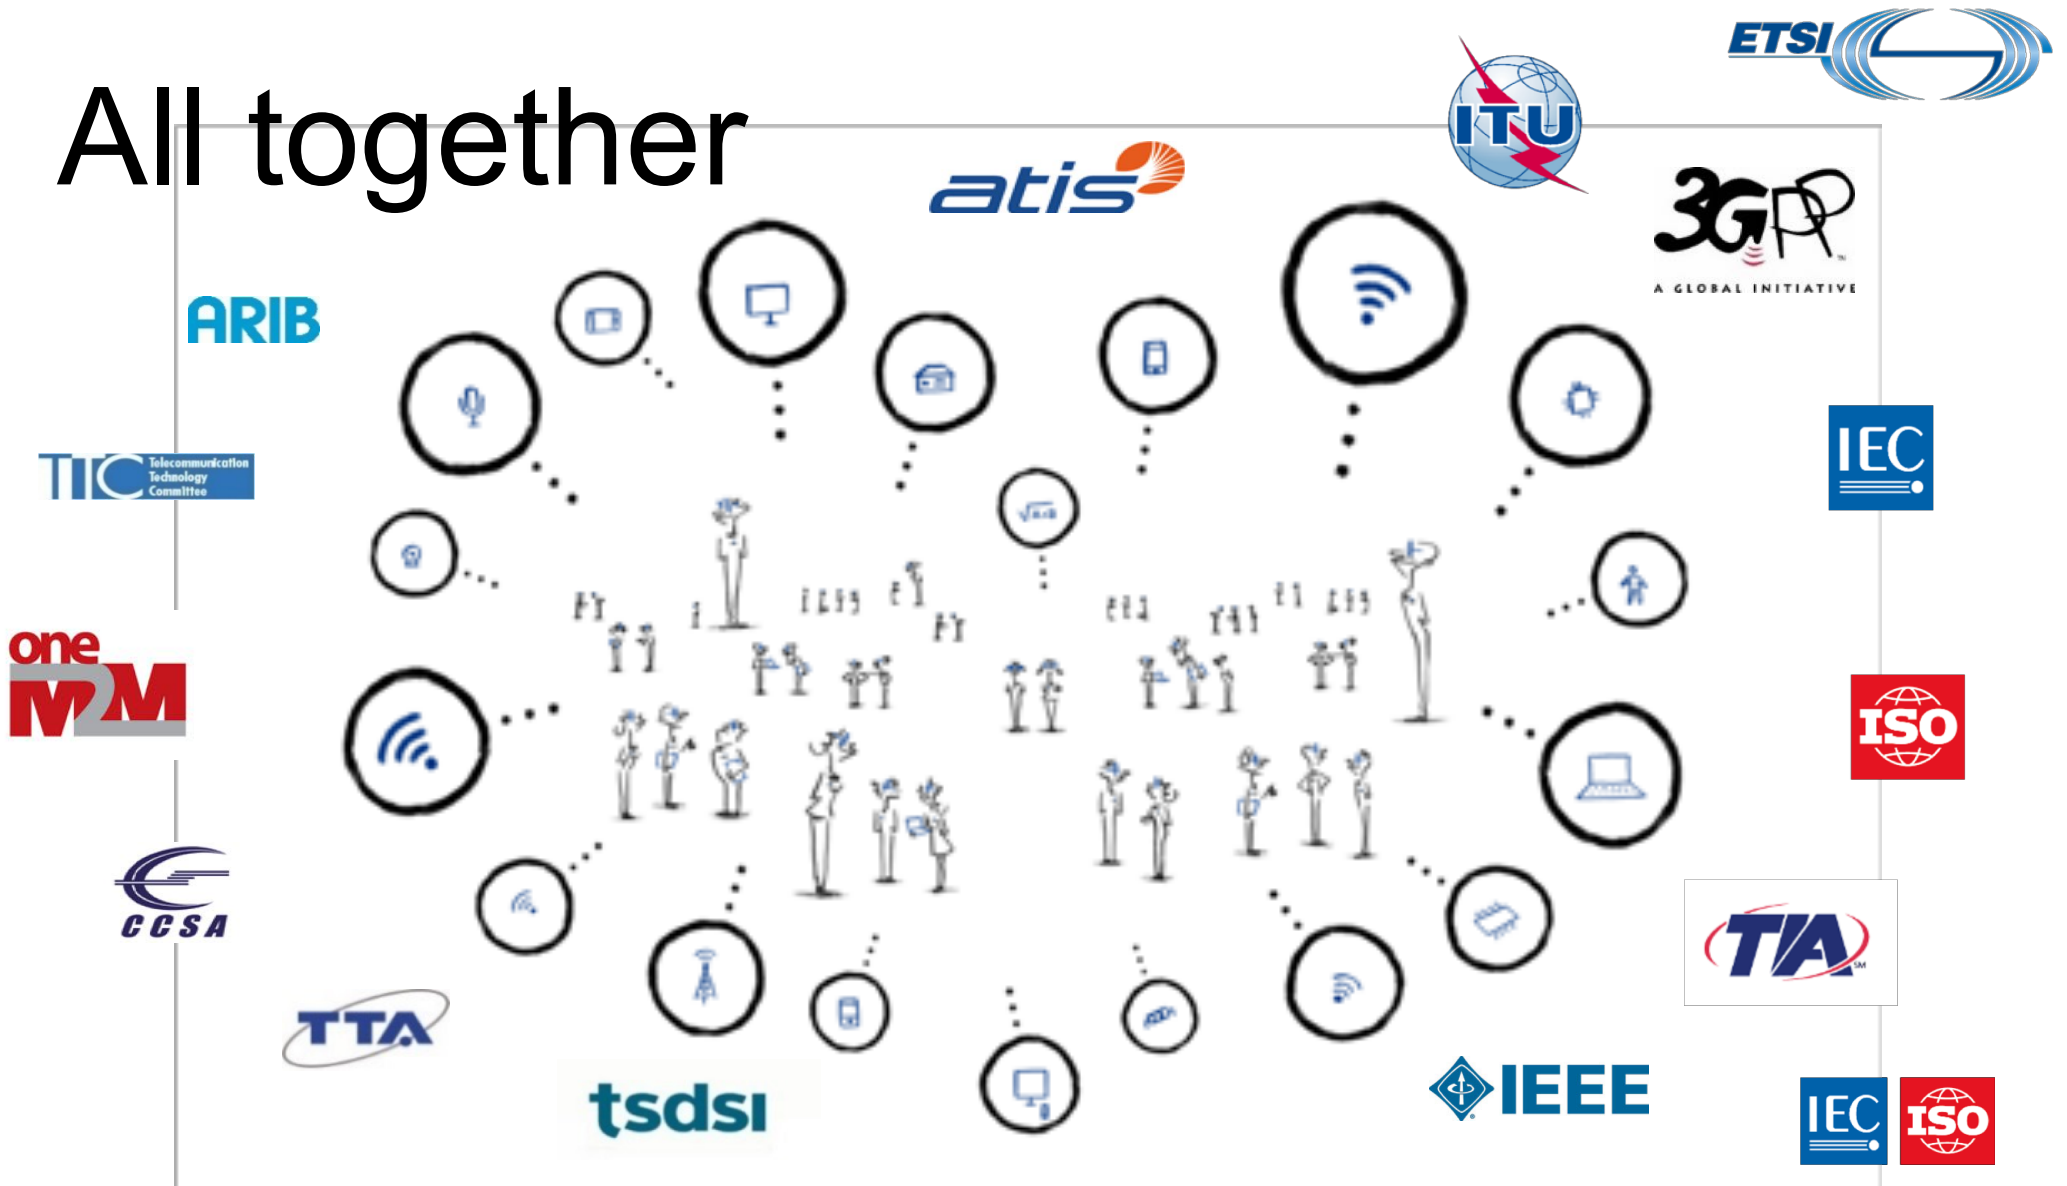

GSC | 22
MONTREUX, SWITZERLAND

ETSI update

Luis Jorge Romero - DG

Montreux, 26 March 2019

Increasing in activities

Growing membership

And not just from ICT!

AEROSPACE

AGRICULTURE

New methods

All together

Design Tomorrow's World

with The Standards People

Thank you

For more information, please contact:

Luis Jorge Romero Saro