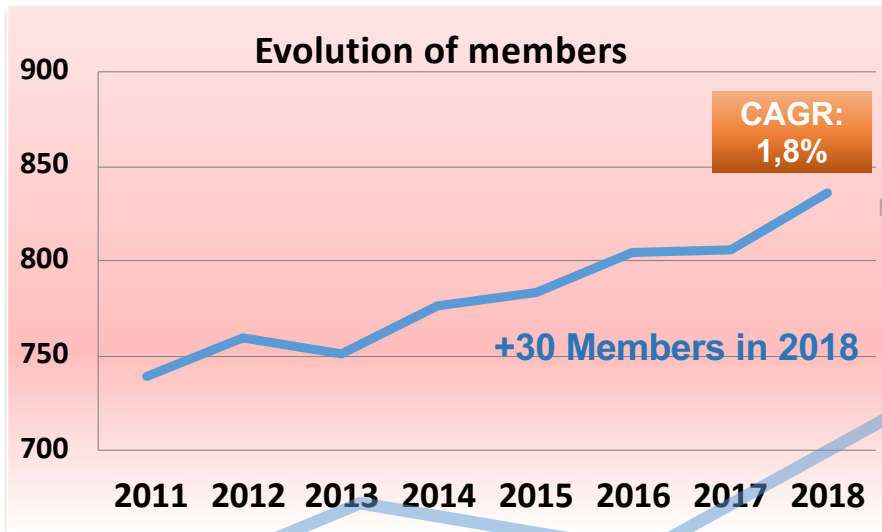

GSC | 22
MONTREUX, SWITZERLAND

ETSI update

Luis Jorge Romero - DG

Montreux, 26 March 2019

Increasing in activities

Growing membership

And not just from ICT!

AEROSPACE