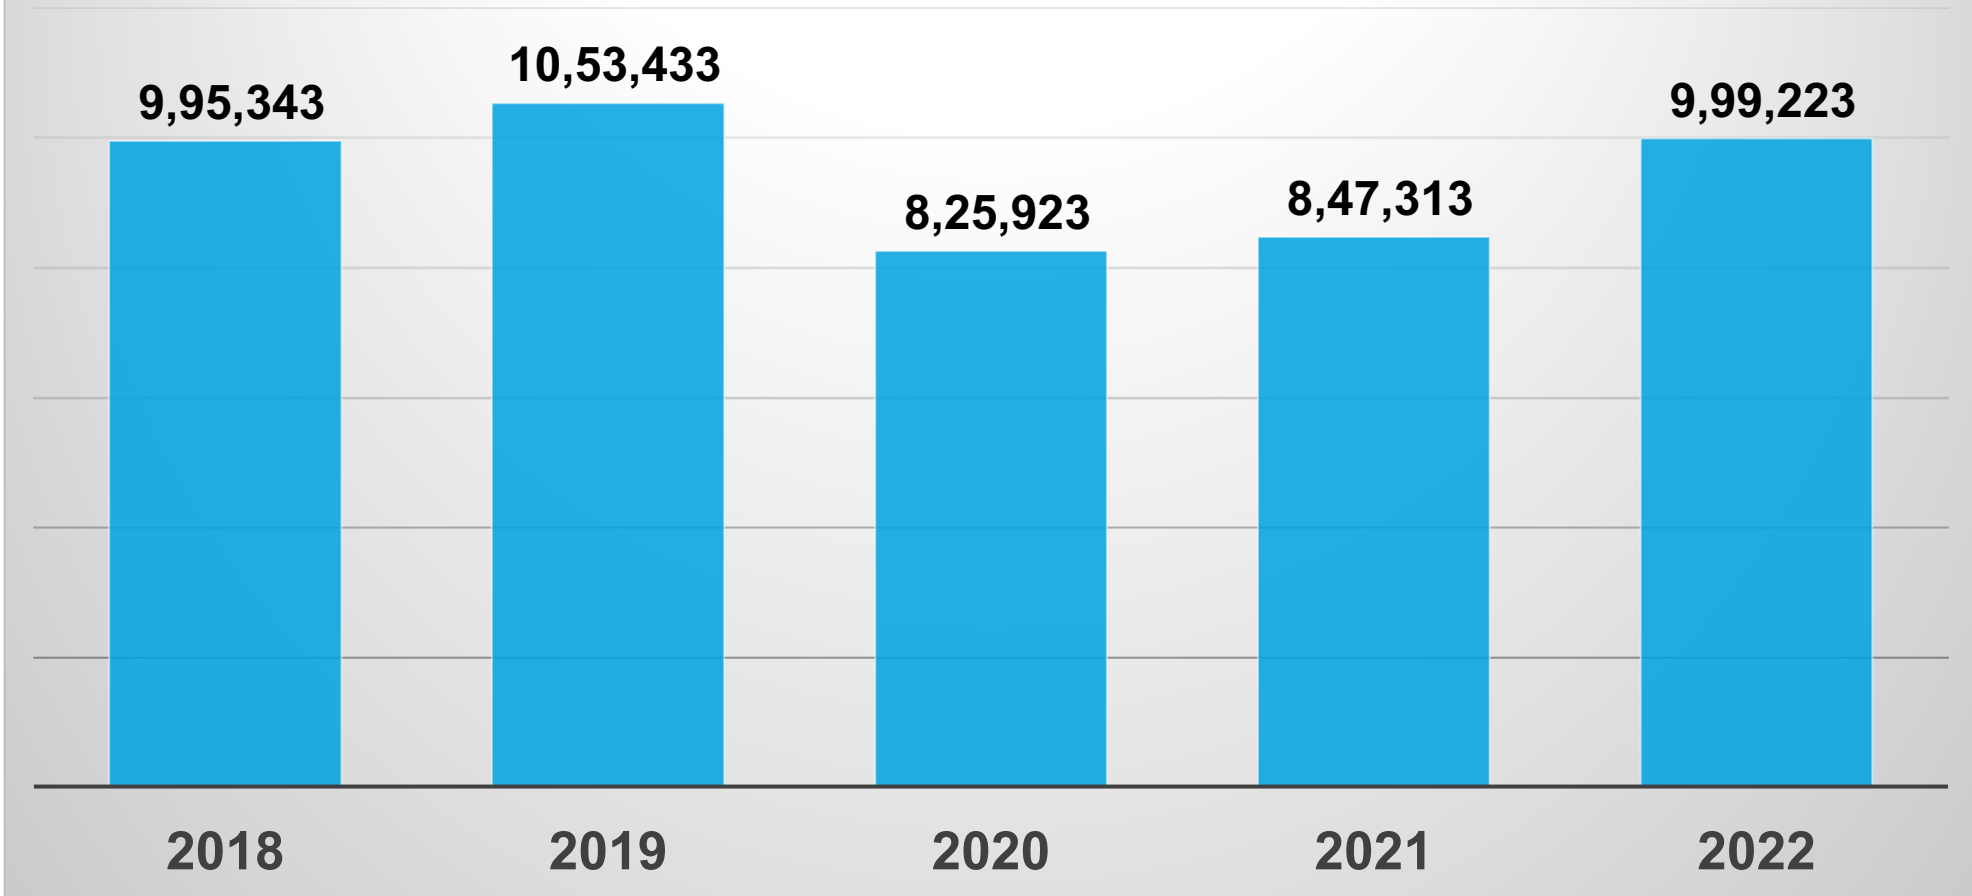

Stolen devices (National)

Source: Public Security Authorities