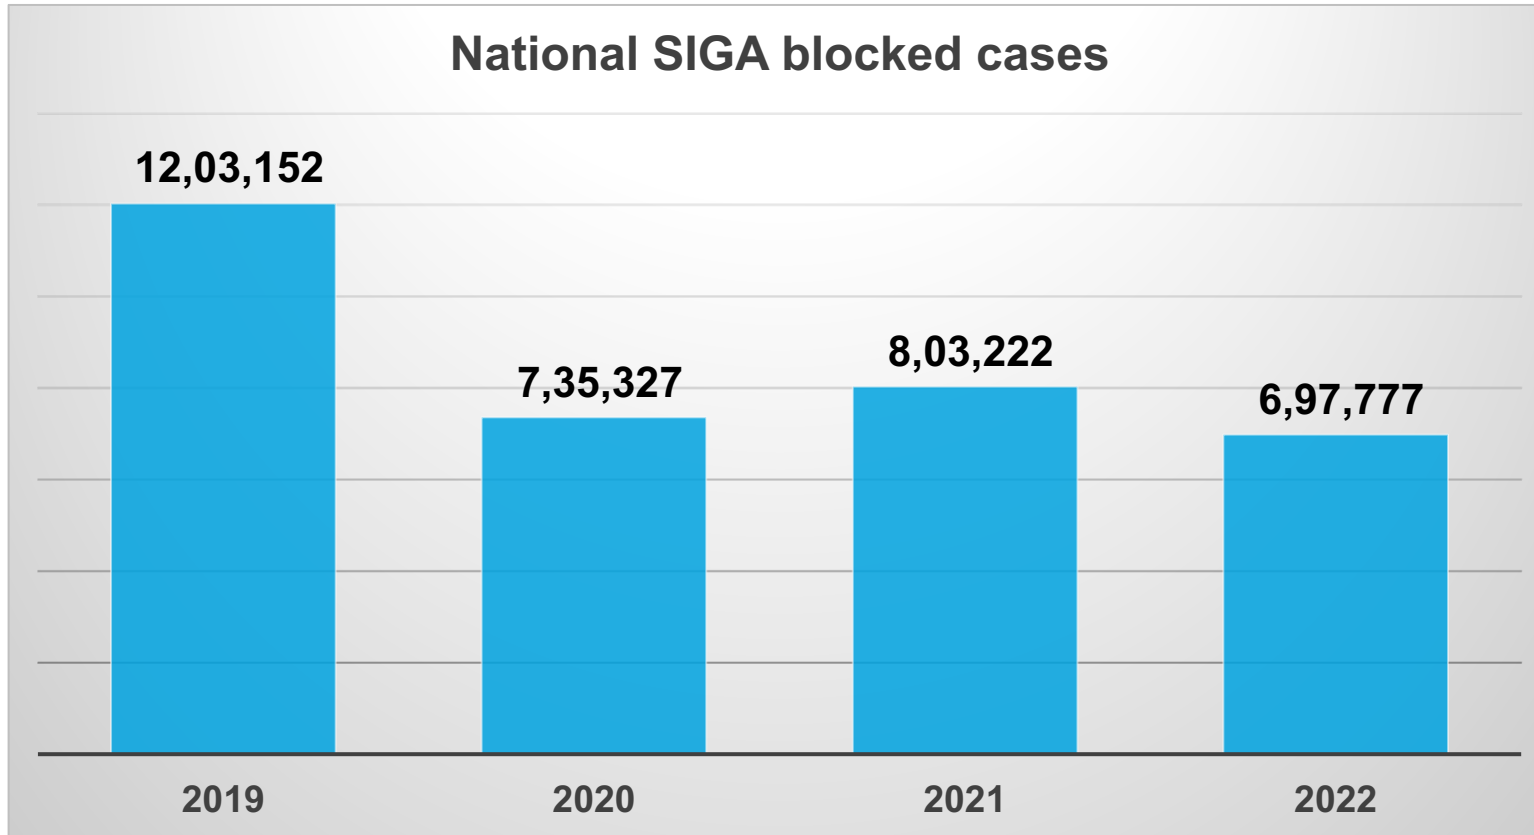

- Abinee
- Anatel
- Public Security Authorities

Stolen devices (National)

Source: Public Security Authorities

CEMI

National CEMI blocked devices

Annual average blocks from GSMA: 26k

National SIGA blocked cases