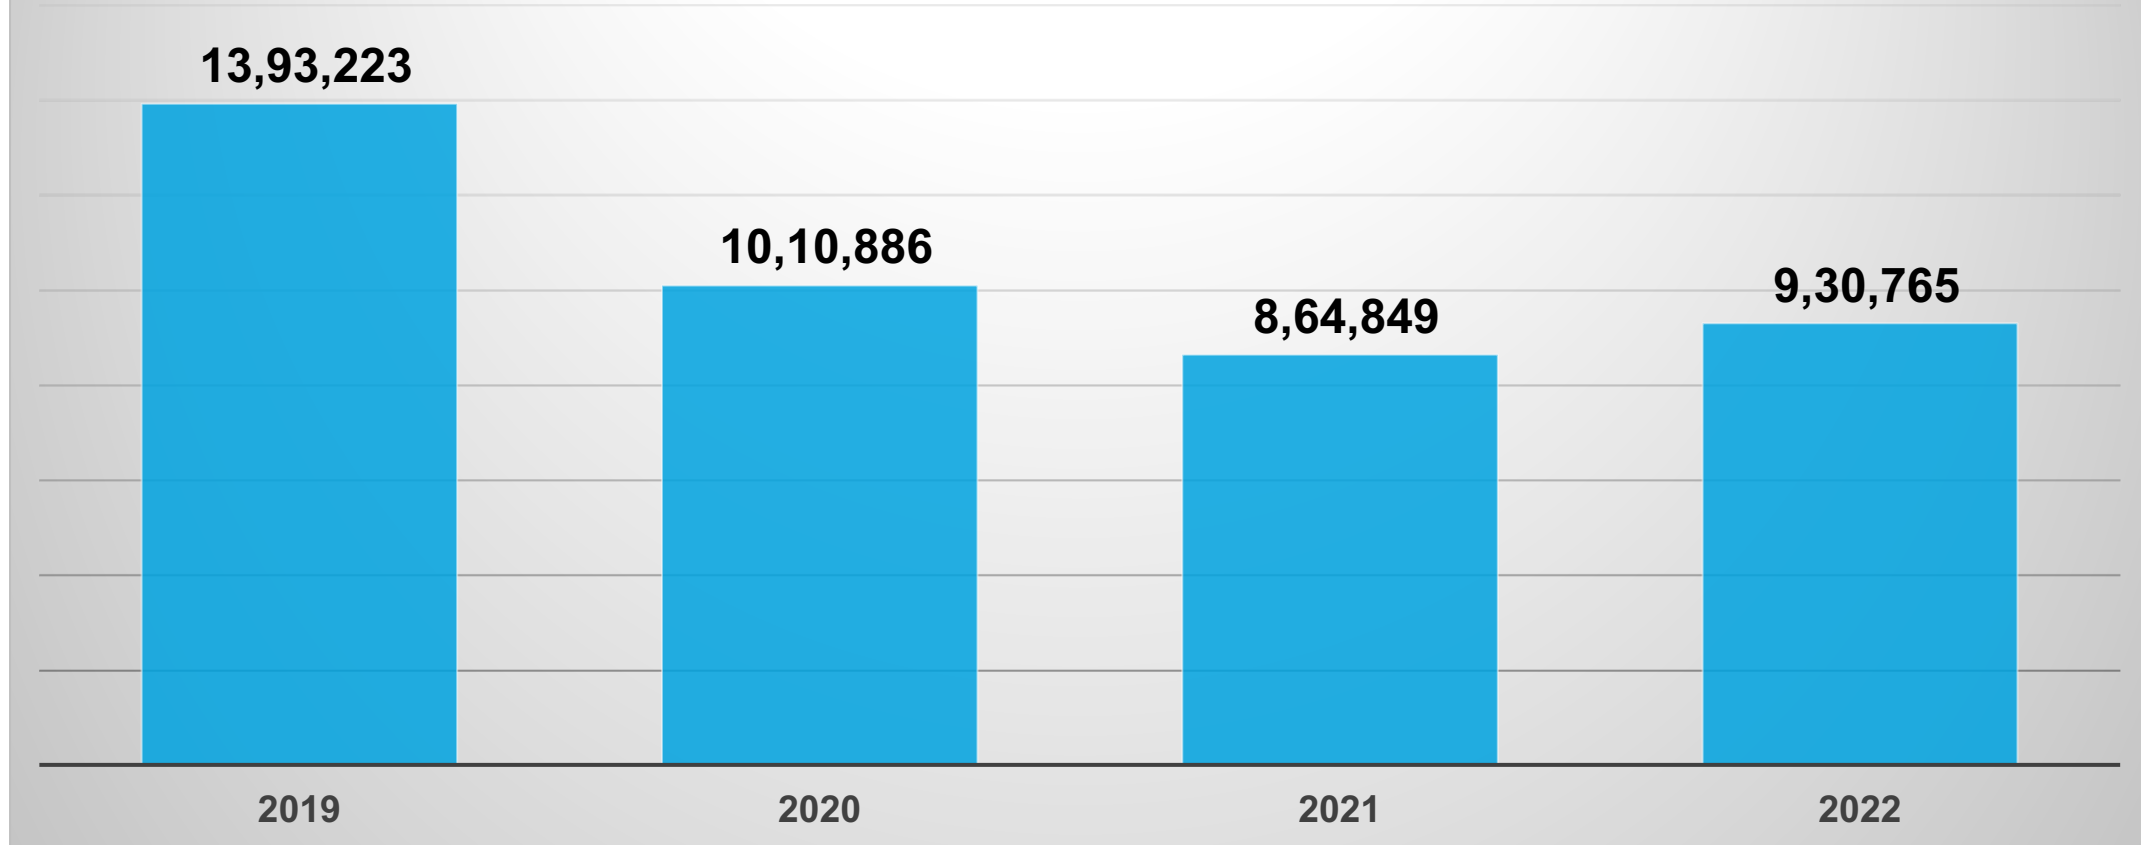

- Abinee
- Anatel
- Public Security Authorities

Stolen devices (National)

Source: Public Security Authorities

CEMI

National CEMI blocked devices

Annual average blocks from GSMA: 26k

National SIGA blocked cases