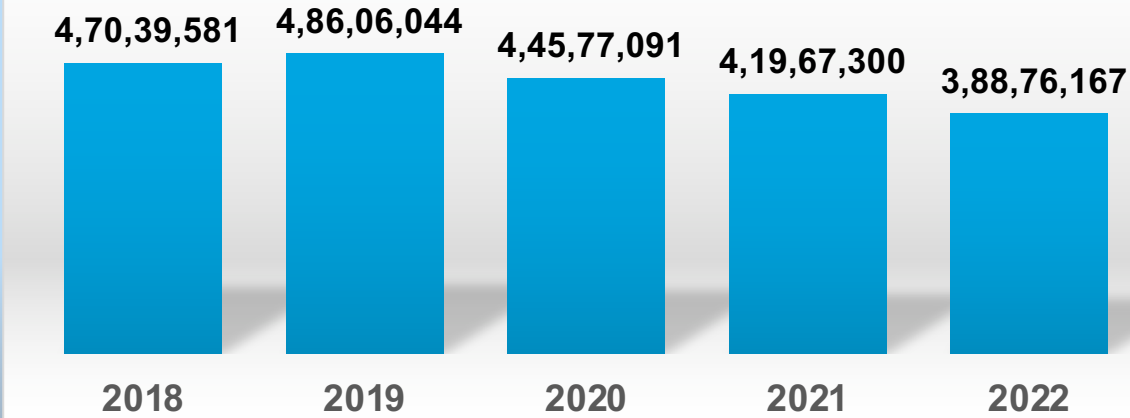

Overview of Brazil's situation in the combat of mobile devices theft

Rafael Andrade Reis de Araújo
Anatel - Brazil

Population: 203 mi

Mobile phone subscriptions:
252,4 mi

Mobile devices official sales

Source: