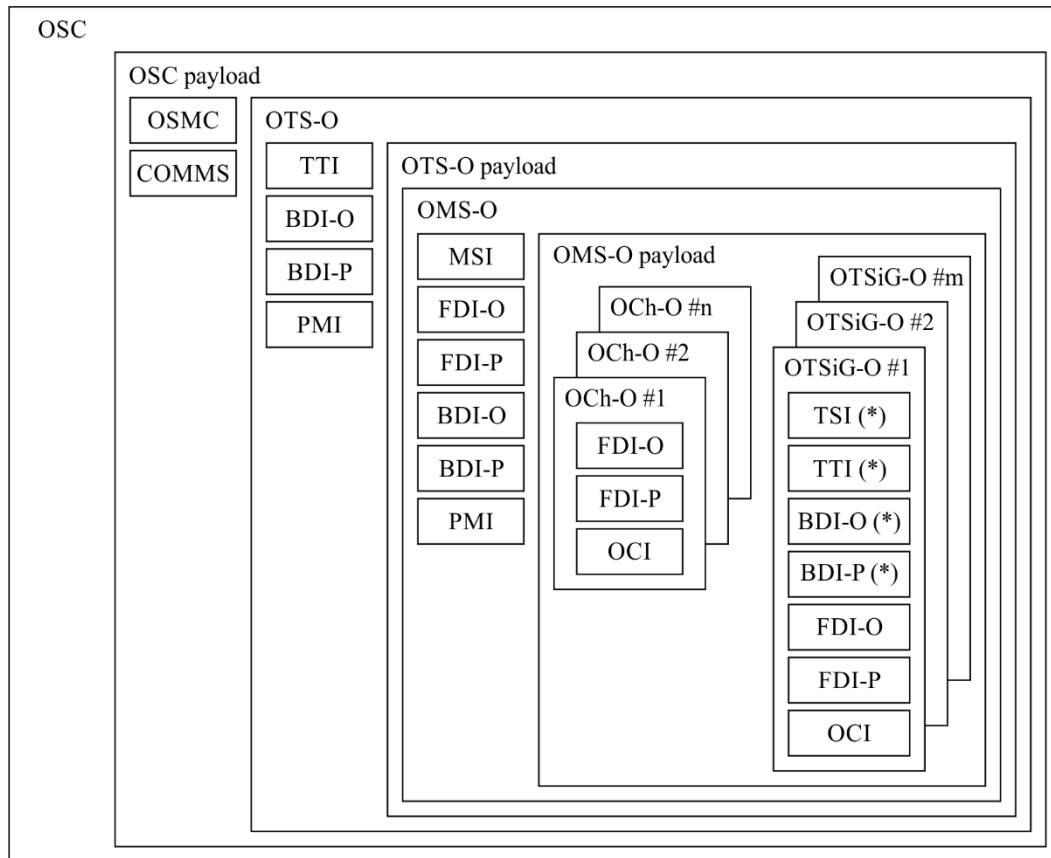

COVERING NOTE

GENERAL SECRETARIAT OF THE INTERNATIONAL TELECOMMUNICATION UNION

Geneva, 16 August 2021

ITU – TELECOMMUNICATION STANDARDIZATION SECTOR

Subject: Erratum 1 (08/2021) to Recommendation ITU-T G.709/Y.1331 (2020)

Figure 15-1 contains a typo. Replace the figure with the one below, where the label ‘OTS-O payload’ within OMS-O has been replaced with ‘OMS-O payload’

G.709-Y.1331(20)Err1_F15-1

(*) This overhead may be carried over the OSC or over a communication channel modulated on one or more OTSi within the OTSiG.

Figure 15-1 – OTS-O, OMS-O, OCh-O and OTSiG-O information carried within the OSC

Note – This erratum applies both to Recommendation ITU-T G.709/Y.1331 (2020) and the complete-text version of its Corrigendum 1 (2021).